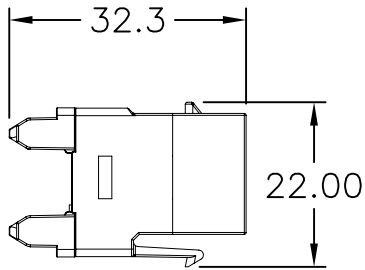

2

1

NOTES:

1. MATERIAL: ABS
2. UL LISTED
3. COLORS AVAILABLE: IVORY, BROWN, BLACK, LIGHT ALMOND ,WHITE, RED, ORANGE, GREY, BLUE

B

B

A

A

PROPRIETARY AND CONFIDENTIAL
THE INFORMATION CONTAINED
IN THIS DRAWING IS THE SOLE
PROPERTY OF On-Q/LEGRAND.
ANY REPRODUCTION IN PART OR
AS A WHOLE WITHOUT THE WRITTEN
PERMISSION OF On-Q/LEGRAND
IS PROHIBITED. DRAWING IS SUBJECT
TO CHANGE WITHOUT NOTICE.

on·Q

legrand

P.O. Box 60907
Middletown, PA 17106-0907
1-800-321-2343

TITLE:

**CATEGORY 6 RJ45 T568-A/B
KEYSTONE CONNECTOR**

SIZE A	DWG NO WP3460	FILE NAME CD-WP3460	CUST REV 1
REVISED DATE 11/08/07	SCALE NONE	SHEET 1 OF 1	

2

1