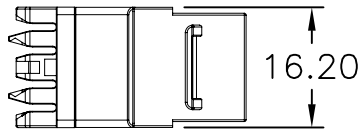

2

1

NOTES:

1. MATERIAL: ABS
2. UL LISTED
3. COLORS AVAILABLE: IVORY, BROWN, BLACK, LIGHT ALMOND ,WHITE, RED, ORANGE, GREY, BLUE

B

B

A

A

PROPRIETARY AND CONFIDENTIAL
THE INFORMATION CONTAINED
IN THIS DRAWING IS THE SOLE
PROPERTY OF On-Q/LEGRAND.
ANY REPRODUCTION IN PART OR
AS A WHOLE WITHOUT THE WRITTEN
PERMISSION OF On-Q/LEGRAND
IS PROHIBITED. DRAWING IS SUBJECT
TO CHANGE WITHOUT NOTICE.

on·Q

legrand

P.O. Box 60907
Middletown, PA 17106-0907
1-800-321-2343

TITLE:

**CATEGORY 6 RJ45 T568-A/B
KEYSTONE CONNECTOR**

SIZE A	DWG NO WP3460	FILE NAME CD-WP3460	CUST REV 1
REVISED DATE 11/08/07	SCALE NONE	SHEET 1 OF 1	

2

1