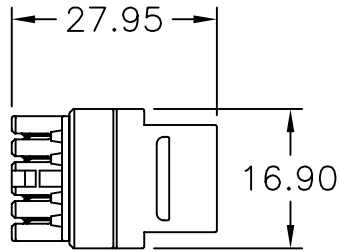

2

1

NOTES:

1. MATERIAL: ABS
2. UL LISTED
3. COLORS AVAILABLE: IVORY, BROWN, BLACK, ALMOND, LIGHT ALMOND ,WHITE

B

B

A

A

PROPRIETARY AND CONFIDENTIAL
THE INFORMATION CONTAINED
IN THIS DRAWING IS THE SOLE
PROPERTY OF On-Q/LEGRAND.
ANY REPRODUCTION IN PART OR
AS A WHOLE WITHOUT THE WRITTEN
PERMISSION OF On-Q/LEGRAND
IS PROHIBITED. DRAWING IS SUBJECT
TO CHANGE WITHOUT NOTICE.

on·Q

legrand

P.O. Box 60907
Middletown, PA 17106-0907
1-800-321-2343

TITLE:

**RJ25 6 POSITION/6 CONDUCTOR
TELEPHONE KEYSTONE CONNECTOR**

SIZE	DWG NO	FILE NAME	CUST REV
A	WP3425	CD-WP3425	1
REVISED DATE	SCALE	SHEET	
11/08/08	NONE	1 OF 1	

2

1