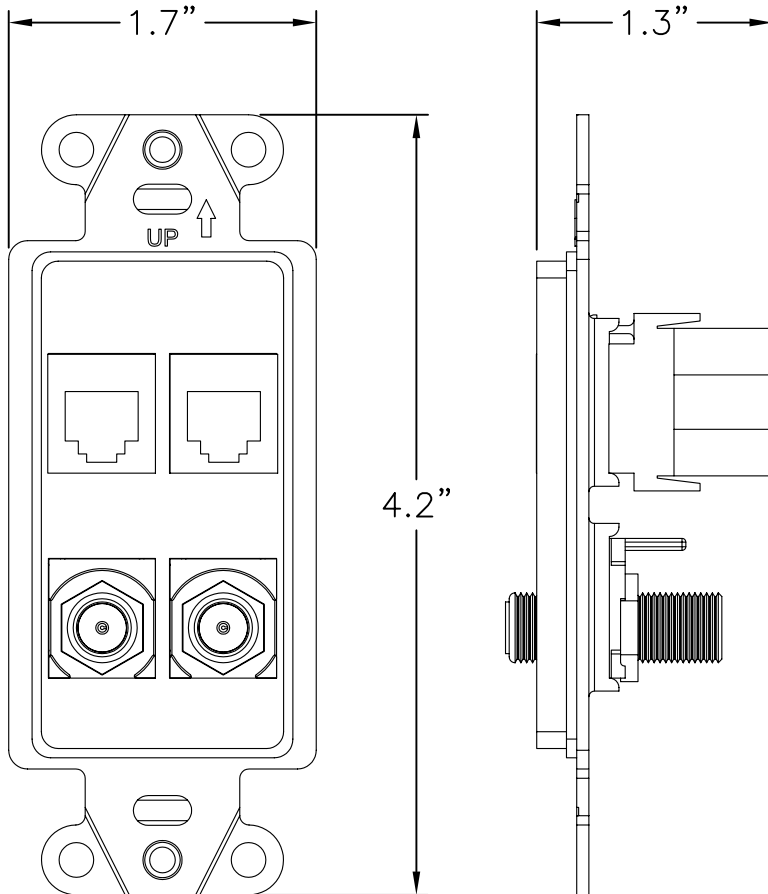

2

1

2

1

NOTES:

- 1. 2 CAT5E RJ45 AND 2 F-CONNECTORS PREASSEMBLED IN A 4 PORT DECORATOR STRAP
- 2. COLORS AVAILABLE:
 BLACK
 LIGHT ALMOND
 WHITE

B

B