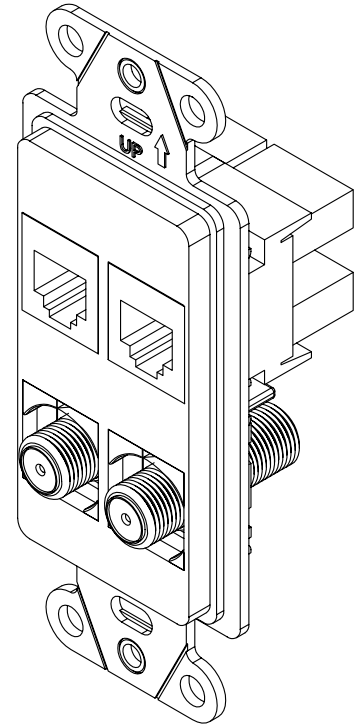

2

1

NOTES:

- 1. 2 CAT5E RJ45 AND 2 F-CONNECTORS PREASSEMBLED IN A 4 PORT DECORATOR STRAP
- 2. COLORS AVAILABLE:
BLACK
LIGHT ALMOND
WHITE

B

B

A

A