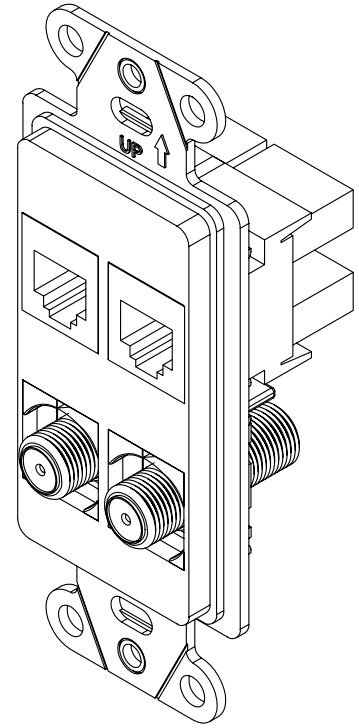

2

1

2

1

NOTES:

- 1. 2 CAT5E RJ45 AND 2 F-CONNECTORS PREASSEMBLED IN A 4 PORT DECORATOR STRAP
- 2. COLORS AVAILABLE:
 BLACK
 LIGHT ALMOND
 WHITE

B

B