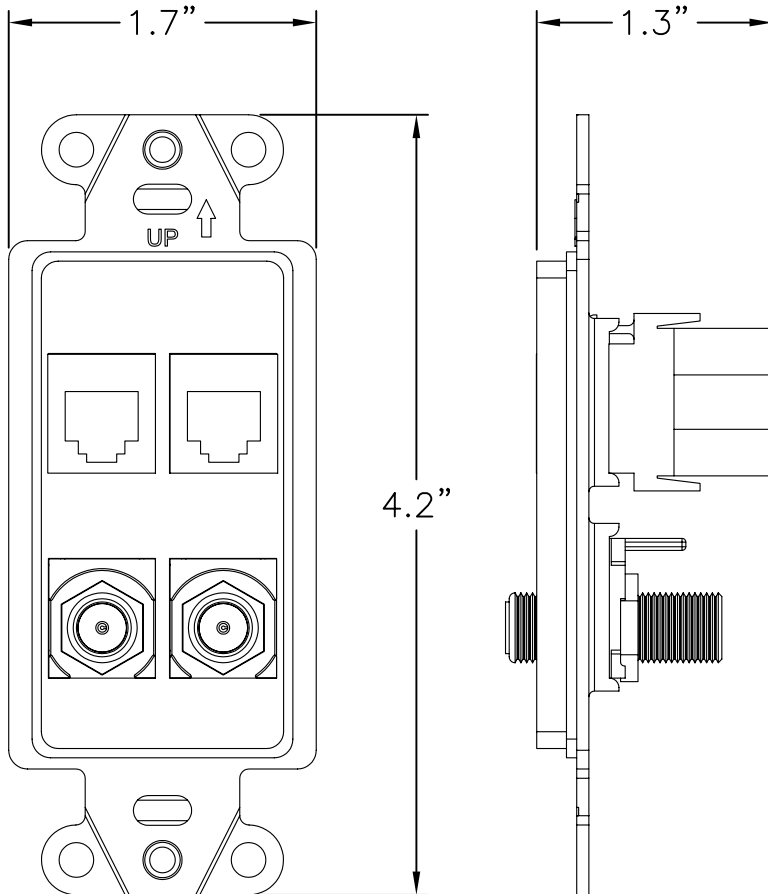

2

1

NOTES:

- 1. 2 CAT5E RJ45 AND 2 F-CONNECTORS PREASSEMBLED IN A 4 PORT DECORATOR STRAP
- 2. COLORS AVAILABLE:
BLACK
LIGHT ALMOND
WHITE

B

B

A

A