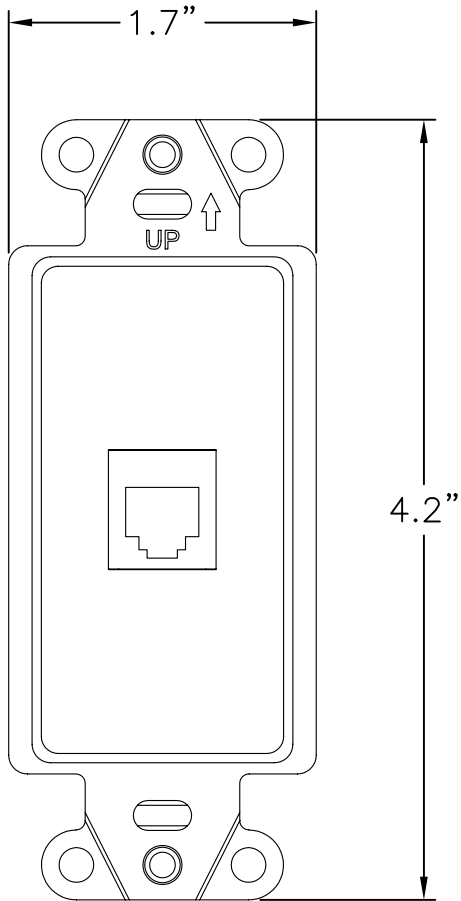

2

1

NOTES:

- 1. CAT5E RJ45 PREASSEMBLED IN A 1 PORT DECORATOR STRAP
- 2. COLORS AVAILABLE:
 BLACK
 LIGHT ALMOND
 WHITE

B

B

A

A