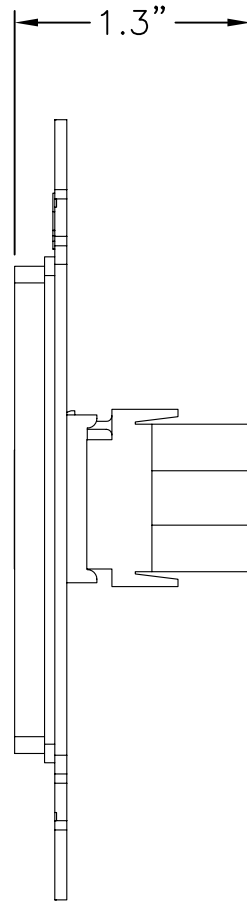

2

1

NOTES:

- 1. CAT5E RJ45 PREASSEMBLED IN A 1 PORT DECORATOR STRAP
- 2. COLORS AVAILABLE:
 BLACK
 LIGHT ALMOND
 WHITE

B

B

A

A