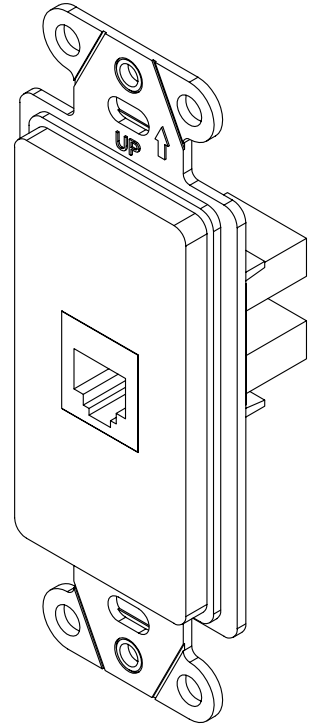

2

1

NOTES:

- 1. CAT5E RJ45 PREASSEMBLED IN A 1 PORT DECORATOR STRAP
- 2. COLORS AVAILABLE:
 BLACK
 LIGHT ALMOND
 WHITE

B

B

A

A