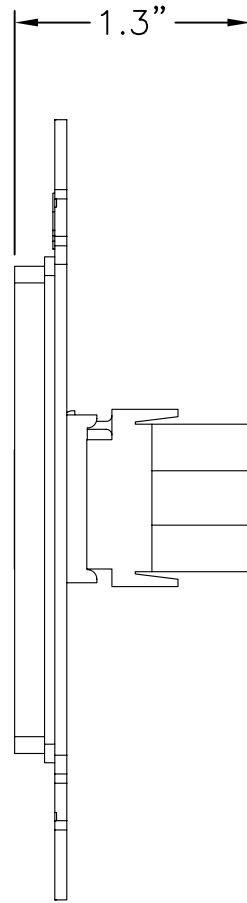

2

1

2

1

NOTES:

- 1. CAT5E RJ45 PREASSEMBLED IN A 1 PORT DECORATOR STRAP
- 2. COLORS AVAILABLE:
 BLACK
 LIGHT ALMOND
 WHITE

B

B