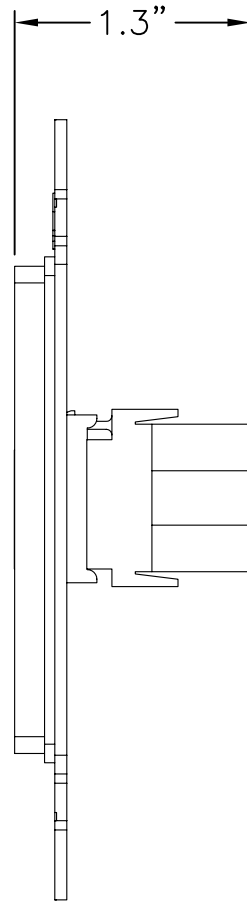

2

1

2

1

NOTES:

- 1. CAT5E RJ45 PREASSEMBLED IN A 1 PORT DECORATOR STRAP
- 2. COLORS AVAILABLE:
 BLACK
 LIGHT ALMOND
 WHITE

B

B