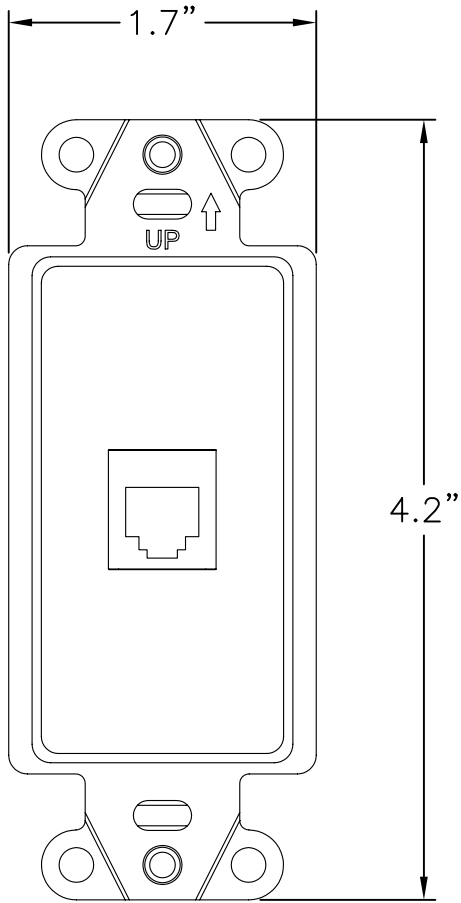

2

1

2

1

NOTES:

- 1. CAT5E RJ45 PREASSEMBLED IN A 1 PORT DECORATOR STRAP
- 2. COLORS AVAILABLE:
 BLACK
 LIGHT ALMOND
 WHITE

B

B