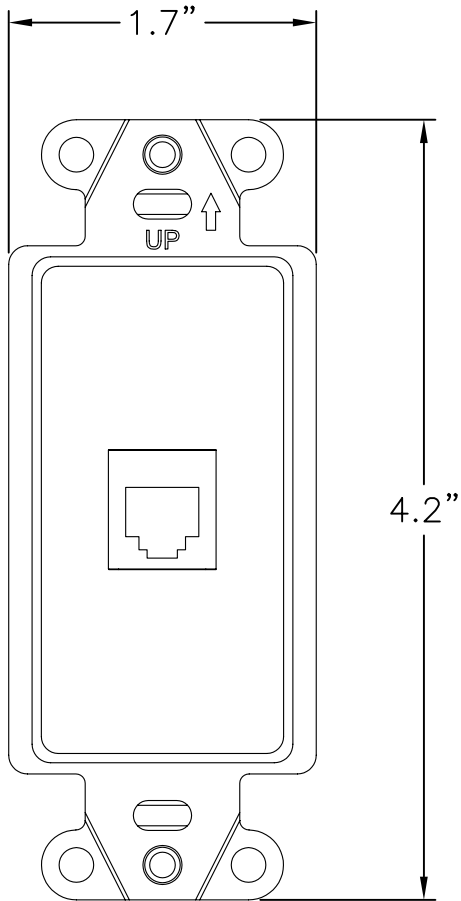

2

1

2

1

NOTES:

- 1. CAT5E RJ45 PREASSEMBLED IN A 1 PORT DECORATOR STRAP
- 2. COLORS AVAILABLE:
 BLACK
 LIGHT ALMOND
 WHITE

B

B