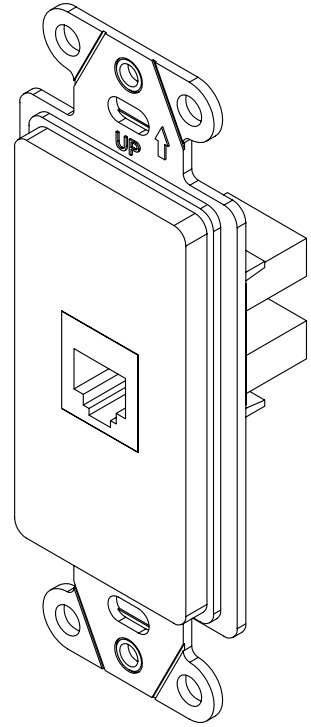

2

1

2

1

NOTES:

- 1. CAT5E RJ45 PREASSEMBLED IN A 1 PORT DECORATOR STRAP
- 2. COLORS AVAILABLE:
 BLACK
 LIGHT ALMOND
 WHITE

B

B