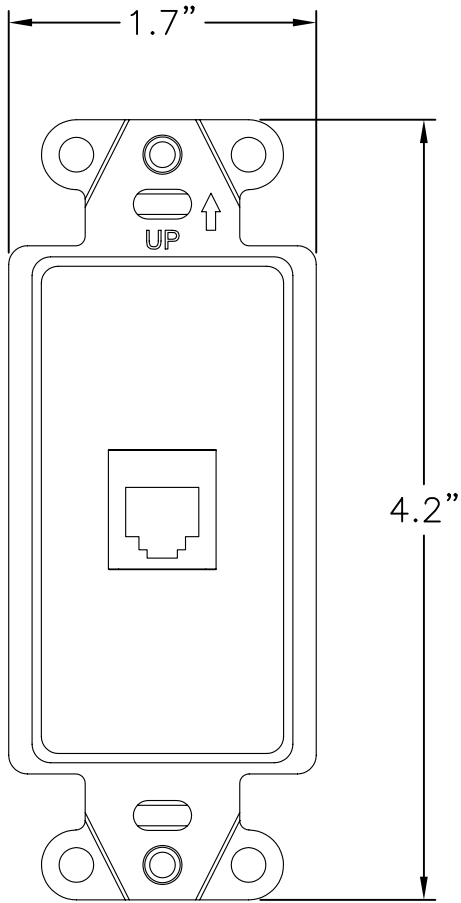

2

1

NOTES:

- 1. CAT5E RJ45 PREASSEMBLED IN A 1 PORT DECORATOR STRAP
- 2. COLORS AVAILABLE:
 BLACK
 LIGHT ALMOND
 WHITE

B

B

A

A