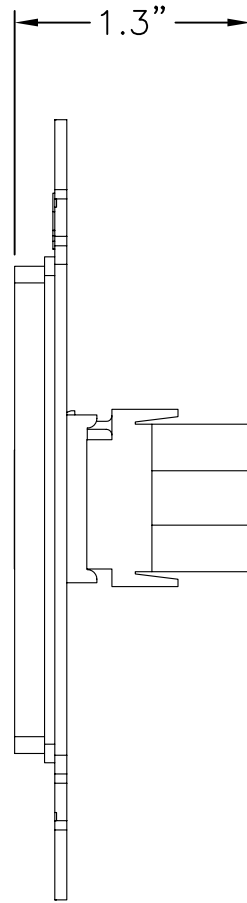

2

1

NOTES:

- 1. CAT5E RJ45 PREASSEMBLED IN A 1 PORT DECORATOR STRAP
- 2. COLORS AVAILABLE:
 BLACK
 LIGHT ALMOND
 WHITE

B

B

A

A