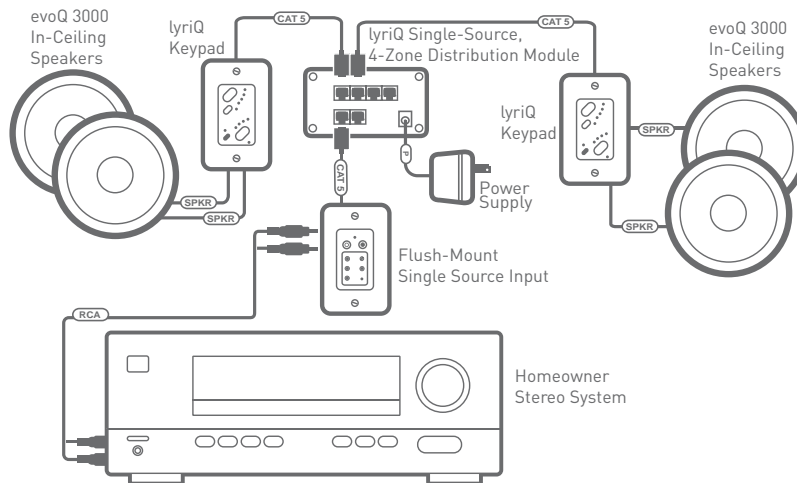

BASIC MUSIC SOLUTION

This affordable solution distributes crystal-clear sound through two rooms and includes a flush-mount single source input to provide high-quality audio without all the wires.

BASIC MUSIC / BILL OF MATERIALS

PRODUCT	PART #	QUANTITY	PAGE
lyriQ Keypad	AU7394-XX	2	78
lyriQ Flush-Mount Single Source Input	AU1004	1	72
lyriQ Single Source, 4-Zone Distribution Module	AU7396	1	80
evoQ 3000 6.5" In-Ceiling Speakers (Pair)	MS3650	2	88
6.5" In-Ceiling Pre-Construction Speaker Bracket	364672-02	2	89
24 V, 2.5 A Power Supply	PW1060	1	39
1-Gang, Decorator Wall Plate	WP1205-XX	3	31

BASIC MUSIC / WIRING DIAGRAM