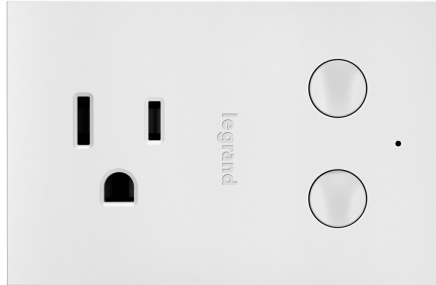

The smartest way to take control of lights and power, optimized for larger homes. Smart Lighting lets you set the exact lighting you need, from anywhere, adding safety and convenience to your home. And delivering it all with unprecedented range and reliability, radiant® with Netatmo leverages leading Netatmo technology to provide an ideal solution for larger homes with many smart products. Start with the Smart Gateway to establish a robust and dedicated mesh network, then add smart switches, dimmers and outlets to build a solution that perfectly fits a homes unique space and needs. Options include wireless smart switches and dimmers for easily adding 3-way control. The Smart Plug-In Tru-Universal Dimmer works with virtually any 120V dimmable bulb or fixture, adjusting to the precise light level you want, without the flicker. Unsure what dimmer your bulb needs? Avoid uncertainty with Tru-Universal Dimming. Made exclusively for use with screwless Wall Plates from the radiant® Collection, sold separately.

Features & Benefits

Smart Gateway REQUIRED

Control table and floor lamps from smartphones and tablets* with the Legrand Home + Control app. Even schedule lights to turn on/off automatically, create groups, set scenes and monitor energy usage

Provides dimmable control of table and floor lamps using any 120V dimmable bulb

Features ultra-reliable performance through a robust and dedicated mesh-network

Flexibly fits a home's unique needs with a variety of supported smart switches, dimmers and outlets, including wireless switches and dimmers

Compatible with other smart products through Amazon Alexa, Google Assistant and Apple HomeKit, as well as with home automation systems

Installs easily, no wiring required. Simply plug in to an existing 120V electrical outlet

Can be paired with a Smart Tru-Universal Dimmer or Smart Wireless Dimmer for remote control

Complete the look with a sleek, screwless radiant® Wall Plate, and coordinate with other designer switches and outlets available from the radiant® Collection.

Specifications

General Info

Product Line	Pass & Seymour	Color	White
Finish	Matte	UPC Number	785007289770
Country Of Origin	China	Material	Polycarbonate