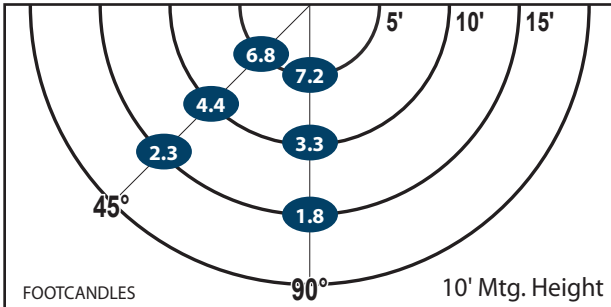

**Glare Free**

**WATTS: 27**

**WLSG27LED**

**CCT: 4500K**

**LUMENS: 3,017**

**LPW: 113 CRI: 82**

**DIMMING: 10-100%**

**CCT: 3000K**

**LUMENS: 2,749**

**LPW: 105 CRI: 81**

**DIMMING: 10-100%**

Patent Pending

**Ordering Information**

CATALOG #	DESCRIPTION	VOLTS	COLOR TEMP
<b>WLSG27LED</b>	27W LED Wall Light	120-277	4500K
<b>WLSG27LED3K</b>	27W LED Wall Light	120-277	3000K

**Options**

ADD SUFFIX #	DESCRIPTION
PC	120V Photocontrol
PM	208-277V Photocontrol

Note: Atlas uses only premium LED compatible photocontrols

**Recommended Mounting Height - 10-12 ft.**

Mtg. Hgt.	90°			45°			Avg. FCs 450 SQ. FT.
	5'	10'	15'	5'	10'	15'	
10'	7.2	3.3	1.8	6.8	4.4	2.3	<b>4.3</b>
12'	5.6	3.0	1.8	5.3	3.7	2.3	<b>3.6</b>

**Performance**

- Eliminates Glare & Offensive Light
- Less Wasted Light
- More Footcandles on the Ground
- Creates a Smooth & Uniform Light Pattern

**Dimensions and Specifications**

**Overall Height: 8.5"**  
**Overall Width: 8.75"**