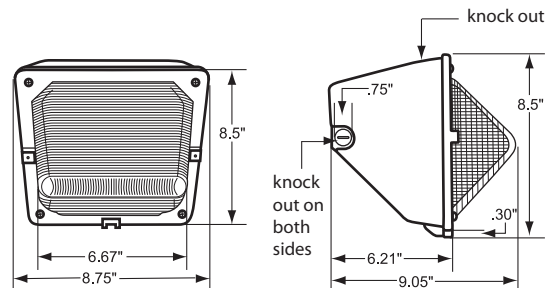

Dimensions and Specifications

Overall Height: 8.5"
Overall Width: 8.75"

Depth: 9.05"
Weight: 6.6 lbs.