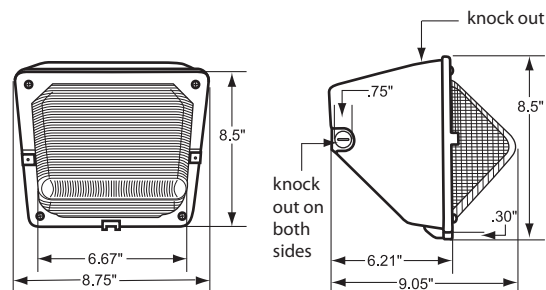

Dimensions and Specifications

Overall Height: 8.5"
Overall Width: 8.75"

Depth: 9.05"
Weight: 6.6 lbs.