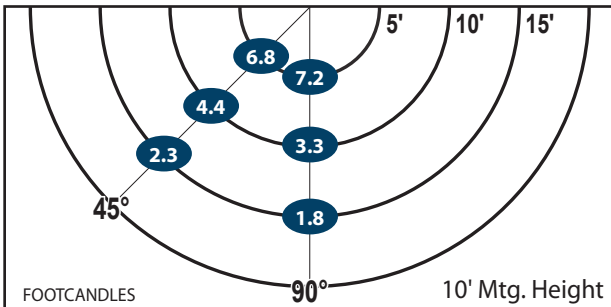

Performance

- Eliminates Glare & Offensive Light
- Less Wasted Light
- More Footcandles on the Ground
- Creates a Smooth & Uniform Light Pattern

Dimensions and Specifications

Overall Height: 8.5"
Overall Width: 8.75"

Note: Atlas uses only premium LED compatible photocontrols

Recommended Mounting Height - 10-12 ft.

Mtg. Hgt.	90°			45°			Avg. FCs 450 SQ. FT.
	5'	10'	15'	5'	10'	15'	
10'	7.2	3.3	1.8	6.8	4.4	2.3	4.3
12'	5.6	3.0	1.8	5.3	3.7	2.3	3.6