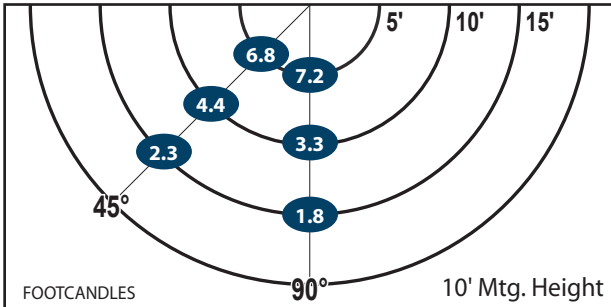

**Performance**

- Eliminates Glare & Offensive Light
- Less Wasted Light
- More Footcandles on the Ground
- Creates a Smooth & Uniform Light Pattern

**Dimensions and Specifications**

**Overall Height: 8.5"**  
**Overall Width: 8.75"**

**DIMMING: 10-100%**

Patent Pending

**Ordering Information**

CATALOG #	DESCRIPTION	VOLTS	COLOR TEMP
<b>WLSG27LED</b>	27W LED Wall Light	120-277	4500K
<b>WLSG27LED3K</b>	27W LED Wall Light	120-277	3000K

**Options**

ADD SUFFIX #	DESCRIPTION
PC	120V Photocontrol
PM	208-277V Photocontrol

Note: Atlas uses only premium LED compatible photocontrols

**Recommended Mounting Height - 10-12 ft.**

Mtg. Hgt.	90°			45°			Avg. FCs 450 SQ. FT.
	5'	10'	15'	5'	10'	15'	
10'	7.2	3.3	1.8	6.8	4.4	2.3	<b>4.3</b>
12'	5.6	3.0	1.8	5.3	3.7	2.3	<b>3.6</b>