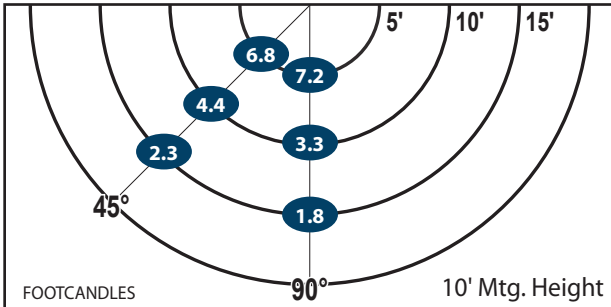

LUMENS: 2,749

LPW: 105 CRI: 81

DIMMING: 10-100%

Patent Pending

Ordering Information

CATALOG #	DESCRIPTION	VOLTS	COLOR TEMP
WLSG27LED	27W LED Wall Light	120-277	4500K
WLSG27LED3K	27W LED Wall Light	120-277	3000K

Options

ADD SUFFIX #	DESCRIPTION
PC	120V Photocontrol
PM	208-277V Photocontrol

Note: Atlas uses only premium LED compatible photocontrols

Recommended Mounting Height - 10-12 ft.

Mtg. Hgt.	90°			45°			Avg. FCs 450 SQ. FT.
	5'	10'	15'	5'	10'	15'	
10'	7.2	3.3	1.8	6.8	4.4	2.3	4.3
12'	5.6	3.0	1.8	5.3	3.7	2.3	3.6

Performance

- Eliminates Glare & Offensive Light
- Less Wasted Light
- More Footcandles on the Ground
- Creates a Smooth & Uniform Light Pattern

Dimensions and Specifications

Overall Height: 8.5"
Overall Width: 8.75"