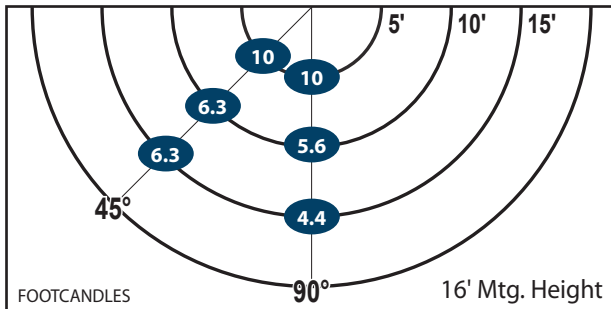

LpW: 92 CRI: 81

DIMMING: 10-100%

DIMMING: 10-100%

Design is Protected by U.S. Patent No. 9,482,395

Ordering Information

CATALOG #	DESCRIPTION	VOLTS	COLOR TEMP
WLM64LED	64W LED Wall Light	120-277	4500K
WLM64LED3K	64W LED Wall Light	120-277	3000K

Mtg. Hgt.	FOOTCANDLES ON THE GROUND						Avg. FCs 450 SQ. FT.
	90°			45°			
	5'	10'	15'	5'	10'	15'	
16'	10.0	6.3	6.3	10.0	5.6	4.4	7.1
18'	8.5	5.3	5.0	8.3	5.0	3.8	6.0

Performance

- 95% Efficient Reflector Targets the Light
- Eliminates Glare & Offensive Light
- Less Wasted Light
- More Footcandles on the Ground
- Creates a Smooth & Uniform Light Pattern

Dimensions and Specifications

Overall Height: 9.02"

Depth: 7.85"

Overall Width: 14.2"

Weight: 9.2 lbs.

*The majority of Atlas Lighting Products are assembled in USA facilities by an American Workforce utilizing both Domestic and Foreign components