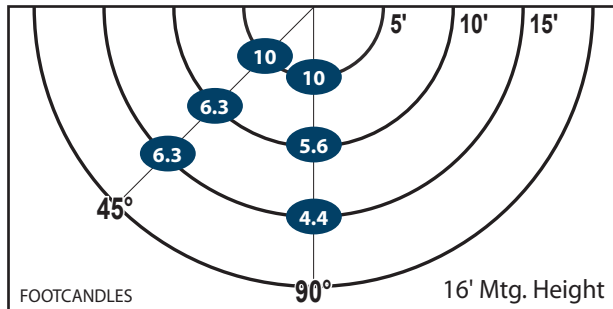

Recommended Mounting Height - 16-18 ft.

Mtg. Hgt.	FOOTCANDLES ON THE GROUND						Avg. FCs 450 SQ. FT.
	90°			45°			
	5'	10'	15'	5'	10'	15'	
16'	10.0	6.3	6.3	10.0	5.6	4.4	7.1
18'	8.5	5.3	5.0	8.3	5.0	3.8	6.0

Performance

- **95% Efficient Reflector Targets the Light**
- **Eliminates Glare & Offensive Light**
- **Less Wasted Light**
- **More Footcandles on the Ground**
- **Creates a Smooth & Uniform Light Pattern**

Dimensions and Specifications

Overall Height: 9.02"

Depth: 7.85"

Overall Width: 14.2"

Weight: 9.2 lbs.