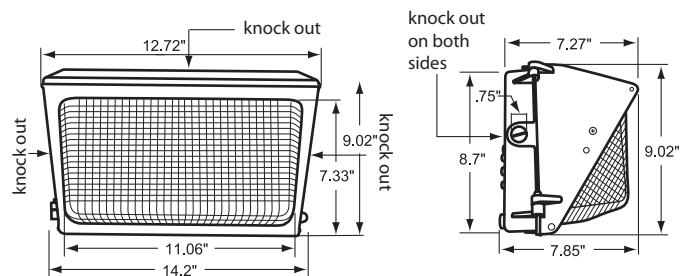

Mtg. Hgt.	FOOTCANDLES ON THE GROUND						Avg. FCs 450 SQ. FT.
	90°			45°			
	5'	10'	15'	5'	10'	15'	
16'	10.0	6.3	6.3	10.0	5.6	4.4	7.1
18'	8.5	5.3	5.0	8.3	5.0	3.8	6.0

Performance

- 95% Efficient Reflector Targets the Light
- Eliminates Glare & Offensive Light
- Less Wasted Light
- More Footcandles on the Ground
- Creates a Smooth & Uniform Light Pattern

Dimensions and Specifications

Overall Height: 9.02"

Depth: 7.85"

Overall Width: 14.2"

Weight: 9.2 lbs.

*The majority of Atlas Lighting Products are assembled in USA facilities by an American Workforce utilizing both Domestic and Foreign components