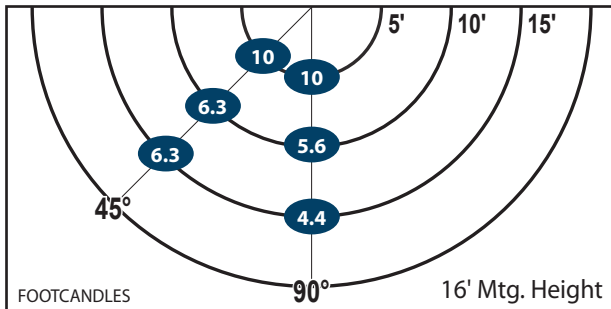

Recommended Mounting Height - 16-18 ft.

Mtg. Hgt.	FOOTCANDLES ON THE GROUND						Avg. FCs 450 SQ. FT.
	90°			45°			
	5'	10'	15'	5'	10'	15'	
16'	10.0	6.3	6.3	10.0	5.6	4.4	7.1
18'	8.5	5.3	5.0	8.3	5.0	3.8	6.0

Performance

- **95% Efficient Reflector Targets the Light**
- **Eliminates Glare & Offensive Light**
- **Less Wasted Light**
- **More Footcandles on the Ground**
- **Creates a Smooth & Uniform Light Pattern**

Dimensions and Specifications

Overall Height: 9.02"

Depth: 7.85"

Overall Width: 14.2"

Weight: 9.2 lbs.