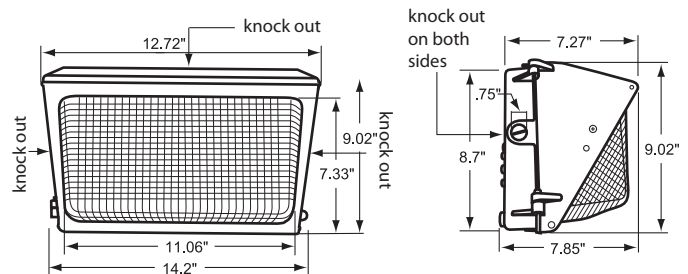

Dimensions and Specifications

Overall Height: 9.02"

Depth: 7.85"

Overall Width: 14.2"

Weight: 9.2 lbs.

*The majority of Atlas Lighting Products are assembled in USA facilities by an American Workforce utilizing both Domestic and Foreign components

Options

ADD SUFFIX #	DESCRIPTION
PC	120V Photocontrol
PM	208-277V Photocontrol
EB	Emergency Back-Up
4	480V Driver

Note: Atlas uses only premium LED compatible photocontrols

Recommended Mounting Height - 16-18 ft.

Mtg. Hgt.	FOOTCANDLES ON THE GROUND						Avg. FCs 450 SQ. FT.
	90°			45°			
	5'	10'	15'	5'	10'	15'	
16'	10.0	6.3	6.3	10.0	5.6	4.4	7.1
18'	8.5	5.3	5.0	8.3	5.0	3.8	6.0

Performance

- **95% Efficient Reflector Targets the Light**
- **Eliminates Glare & Offensive Light**
- **Less Wasted Light**
- **More Footcandles on the Ground**
- **Creates a Smooth & Uniform Light Pattern**