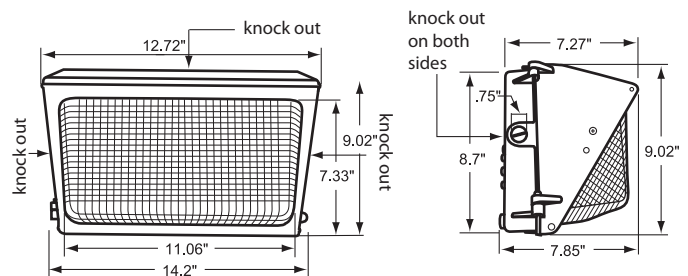

Mtg. Hgt.	FOOTCANDLES ON THE GROUND						Avg. FCs 450 SQ. FT.
	90°			45°			
	5'	10'	15'	5'	10'	15'	
16'	10.0	6.3	6.3	10.0	5.6	4.4	7.1
18'	8.5	5.3	5.0	8.3	5.0	3.8	6.0

Performance

- **95% Efficient Reflector Targets the Light**
- **Eliminates Glare & Offensive Light**
- **Less Wasted Light**
- **More Footcandles on the Ground**
- **Creates a Smooth & Uniform Light Pattern**

Dimensions and Specifications

Overall Height: 9.02"

Depth: 7.85"

Overall Width: 14.2"

Weight: 9.2 lbs.

*The majority of Atlas Lighting Products are assembled in USA facilities by an American Workforce utilizing both Domestic and Foreign components