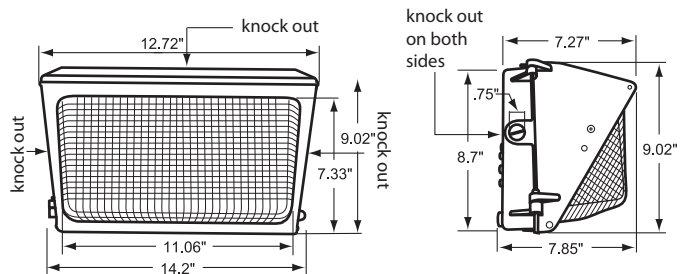

Mtg. Hgt.	FOOTCANDLES ON THE GROUND						Avg. FCs 450 SQ. FT.
	90°			45°			
	5'	10'	15'	5'	10'	15'	
16'	10.0	6.3	6.3	10.0	5.6	4.4	7.1
18'	8.5	5.3	5.0	8.3	5.0	3.8	6.0

Performance

- **95% Efficient Reflector Targets the Light**
- **Eliminates Glare & Offensive Light**
- **Less Wasted Light**
- **More Footcandles on the Ground**
- **Creates a Smooth & Uniform Light Pattern**

Dimensions and Specifications

Overall Height: 9.02"

Depth: 7.85"

Overall Width: 14.2"

Weight: 9.2 lbs.

*The majority of Atlas Lighting Products are assembled in USA facilities by an American Workforce utilizing both Domestic and Foreign components