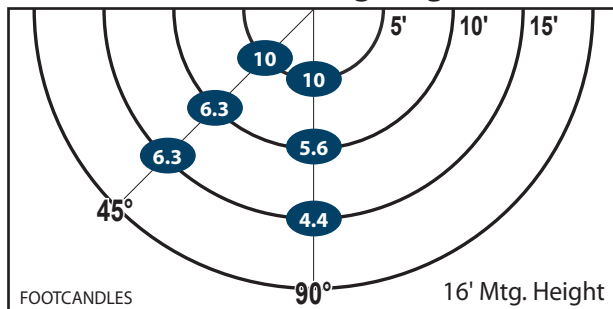

LPW: 92 CRI: 81

DIMMING: 10-100%

DIMMING: 10-100%

Design is Protected by U.S. Patent No. 9,482,395

Ordering Information

CATALOG #	DESCRIPTION	VOLTS	COLOR TEMP
WLM64LED	64W LED Wall Light	120-277	4500K
WLM64LED3K	64W LED Wall Light	120-277	3000K

Mtg. Hgt.	FOOTCANDLES ON THE GROUND						Avg. FCs 450 SQ. FT.
	90°			45°			
	5'	10'	15'	5'	10'	15'	
16'	10.0	6.3	6.3	10.0	5.6	4.4	7.1
18'	8.5	5.3	5.0	8.3	5.0	3.8	6.0

Performance

- **95% Efficient Reflector Targets the Light**
- **Eliminates Glare & Offensive Light**
- **Less Wasted Light**
- **More Footcandles on the Ground**
- **Creates a Smooth & Uniform Light Pattern**

Dimensions and Specifications

Overall Height: 9.02"

Depth: 7.85"

Overall Width: 14.2"

Weight: 9.2 lbs.

*The majority of Atlas Lighting Products are assembled in USA facilities by an American Workforce utilizing both Domestic and Foreign components