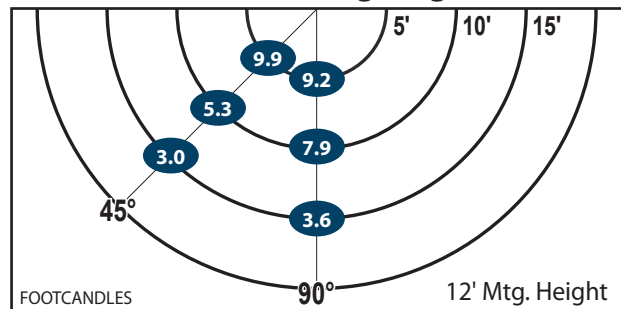

Dimensions and Specifications

Overall Height: 9.02"

Depth: 7.85"

Overall Width: 14.2"

Weight: 9.2 lbs.

Recommended Mounting Height - 12-14 ft.

Mtg. Hgt.	FOOTCANDLES ON THE GROUND						Avg. FCs 450 SQ. FT.
	90°			45°			
	5'	10'	15'	5'	10'	15'	
12'	9.2	7.9	3.6	9.9	5.3	3.0	6.5
14'	8.0	4.4	3.0	7.6	6.1	3.7	5.5