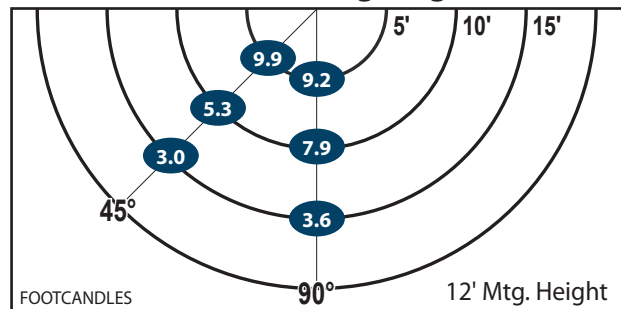

Dimensions and Specifications

Overall Height: 9.02"

Depth: 7.85"

Overall Width: 14.2"

Weight: 9.2 lbs.

Recommended Mounting Height - 12-14 ft.

Mtg. Hgt.	FOOTCANDLES ON THE GROUND						Avg. FCs 450 SQ. FT.
	90°			45°			
	5'	10'	15'	5'	10'	15'	
12'	9.2	7.9	3.6	9.9	5.3	3.0	6.5
14'	8.0	4.4	3.0	7.6	6.1	3.7	5.5

Recommended Mounting Height - 12-14 ft.

Dimensions and Specifications

Overall Height: 9.02"

Depth: 7.85"

Overall Width: 14.2"

Weight: 9.2 lbs.

Mtg. Hgt.	FOOTCANDLES ON THE GROUND						Avg. FCs 450 SQ. FT.
	90°			45°			
	5'	10'	15'	5'	10'	15'	
12'	9.2	7.9	3.6	9.9	5.3	3.0	6.5
14'	8.0	4.4	3.0	7.6	6.1	3.7	5.5