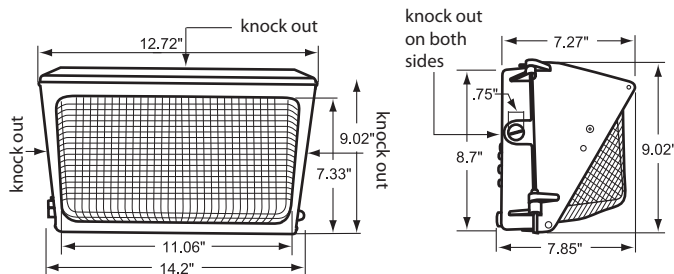

Dimensions and Specifications

Overall Height: 9.02"

Depth: 7.85"

Overall Width: 14.2"

Weight: 9.2 lbs.

Recommended Mounting Height - 12-14 ft.

Mtg. Hgt.	FOOTCANDLES ON THE GROUND						Avg. FCs 450 SQ. FT.
	90°			45°			
	5'	10'	15'	5'	10'	15'	
12'	9.2	7.9	3.6	9.9	5.3	3.0	6.5
14'	8.0	4.4	3.0	7.6	6.1	3.7	5.5