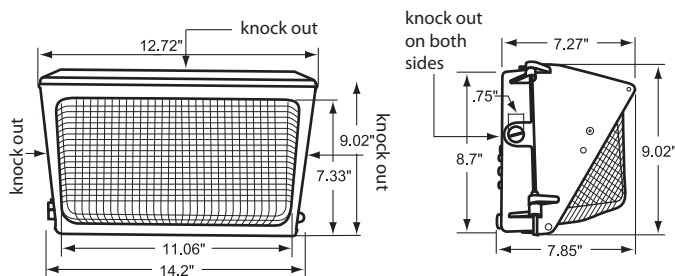

Dimensions and Specifications

Overall Height: 9.02"

Depth: 7.85"

Overall Width: 14.2"

Weight: 9.2 lbs.

Recommended Mounting Height - 12-14 ft.

Mtg. Hgt.	FOOTCANDLES ON THE GROUND						Avg. FCs 450 SQ. FT.
	90°			45°			
	5'	10'	15'	5'	10'	15'	
12'	9.2	7.9	3.6	9.9	5.3	3.0	6.5
14'	8.0	4.4	3.0	7.6	6.1	3.7	5.5

Recommended Mounting Height - 12-14 ft.

Dimensions and Specifications

Overall Height: 9.02"

Depth: 7.85"

Overall Width: 14.2"

Weight: 9.2 lbs.

Mtg. Hgt.	FOOTCANDLES ON THE GROUND						Avg. FCs 450 SQ. FT.
	90°			45°			
	5'	10'	15'	5'	10'	15'	
12'	9.2	7.9	3.6	9.9	5.3	3.0	6.5
14'	8.0	4.4	3.0	7.6	6.1	3.7	5.5