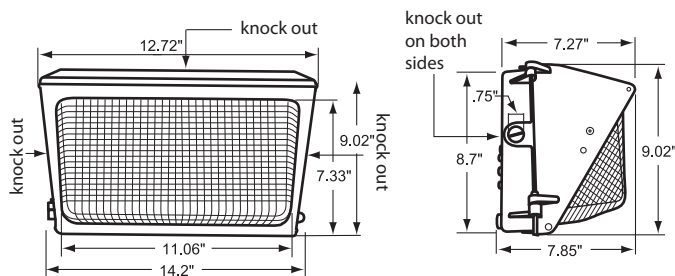

Dimensions and Specifications

Overall Height: 9.02"

Depth: 7.85"

Overall Width: 14.2"

Weight: 9.2 lbs.

Recommended Mounting Height - 12-14 ft.

Mtg. Hgt.	FOOTCANDLES ON THE GROUND						Avg. FCs 450 SQ. FT.
	90°			45°			
	5'	10'	15'	5'	10'	15'	
12'	9.2	7.9	3.6	9.9	5.3	3.0	6.5
14'	8.0	4.4	3.0	7.6	6.1	3.7	5.5