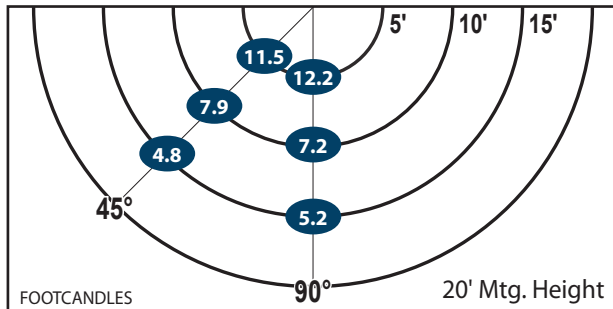

LPW: 98 CRI: 81

DIMMING: 10-100%

DIMMING: 10-100%

Design is Protected by U.S. Patent No. 9,482,395

Ordering Information

CATALOG #	DESCRIPTION	VOLTS	COLOR TEMP
WLD86LED	86W LED Wall Light	120-277	4500K
WLD86LED3K	86W LED Wall Light	120-277	3000K

Mtg. Hgt.	FOOTCANDLES ON THE GROUND						Avg. FCs 450 SQ. FT.
	90°			45°			
	5'	10'	15'	5'	10'	15'	
20'	12.2	7.2	5.2	11.5	7.9	4.8	8.1
22'	10.4	6.8	4.6	9.6	7.2	4.6	7.2

Performance

- 95% Efficient Reflector Targets the Light
- Eliminates Glare & Offensive Light
- Less Wasted Light
- More Footcandles on the Ground
- Creates a Smooth & Uniform Light Pattern

Dimensions and Specifications

Overall Height: 9.01"

Depth: 9.78"

Overall Width: 18.2"

Weight: 15 lbs.

*The majority of Atlas Lighting Products are assembled in USA facilities by an American Workforce utilizing both Domestic and Foreign components