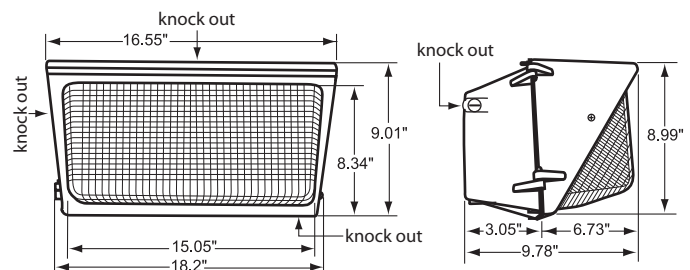

Mtg. Hgt.	FOOTCANDLES ON THE GROUND						Avg. FCs 450 SQ. FT.
	90°			45°			
	5'	10'	15'	5'	10'	15'	
20'	12.2	7.2	5.2	11.5	7.9	4.8	8.1
22'	10.4	6.8	4.6	9.6	7.2	4.6	7.2

Performance

- 95% Efficient Reflector Targets the Light
- Eliminates Glare & Offensive Light
- Less Wasted Light
- More Footcandles on the Ground
- Creates a Smooth & Uniform Light Pattern

Dimensions and Specifications

Overall Height: 9.01"

Depth: 9.78"

Overall Width: 18.2"

Weight: 15 lbs.

*The majority of Atlas Lighting Products are assembled in USA facilities by an American Workforce utilizing both Domestic and Foreign components