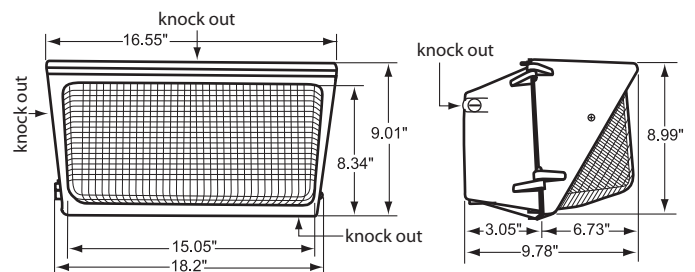

Dimensions and Specifications

Overall Height: 9.01"

Depth: 9.78"

Overall Width: 18.2"

Weight: 15 lbs.

*The majority of Atlas Lighting Products are assembled in USA facilities by an American Workforce utilizing both Domestic and Foreign components

Mtg. Hgt.	FOOTCANDLES ON THE GROUND						Avg. FCs 450 SQ. FT.
	90°			45°			
	5'	10'	15'	5'	10'	15'	
20'	12.2	7.2	5.2	11.5	7.9	4.8	8.1
22'	10.4	6.8	4.6	9.6	7.2	4.6	7.2

Performance

- 95% Efficient Reflector Targets the Light
- Eliminates Glare & Offensive Light
- Less Wasted Light
- More Footcandles on the Ground
- Creates a Smooth & Uniform Light Pattern