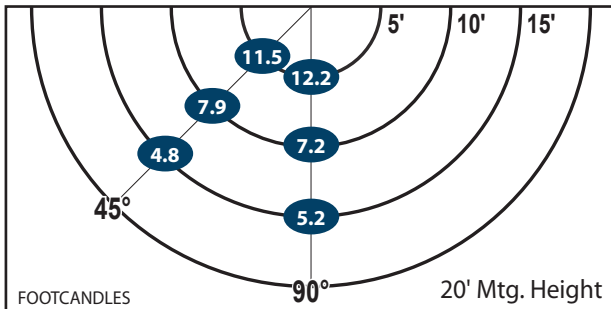

LUMENS: 8,560

LPW: 98 CRI: 81

DIMMING: 10-100%

Design is Protected by U.S. Patent No. 9,482,395

Ordering Information

CATALOG #	DESCRIPTION	VOLTS	COLOR TEMP
WLD86LED	86W LED Wall Light	120-277	4500K
WLD86LED3K	86W LED Wall Light	120-277	3000K

Mtg. Hgt.	FOOTCANDLES ON THE GROUND						Avg. FCs 450 SQ. FT.
	90°			45°			
	5'	10'	15'	5'	10'	15'	
20'	12.2	7.2	5.2	11.5	7.9	4.8	8.1
22'	10.4	6.8	4.6	9.6	7.2	4.6	7.2

Performance

- 95% Efficient Reflector Targets the Light
- Eliminates Glare & Offensive Light
- Less Wasted Light
- More Footcandles on the Ground
- Creates a Smooth & Uniform Light Pattern

Dimensions and Specifications

Overall Height: 9.01"

Depth: 9.78"

Overall Width: 18.2"

Weight: 15 lbs.

*The majority of Atlas Lighting Products are assembled in USA facilities by an American Workforce utilizing both Domestic and Foreign components