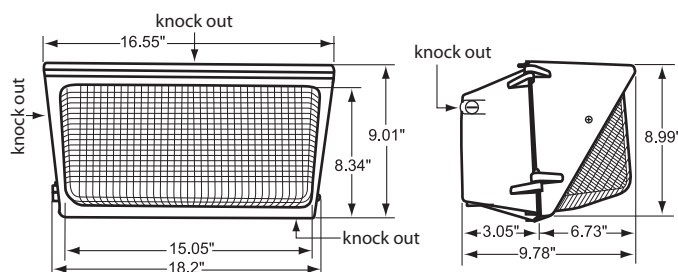

Dimensions and Specifications

Overall Height: 9.01" **Depth: 9.78"**
Overall Width: 18.2" **Weight: 15 lbs.**

Recommended Mounting Height - 18-20 ft.

200,000+ HOURS

*The majority of Atlas Lighting Products are assembled in USA facilities by an American Workforce utilizing both Domestic and Foreign components