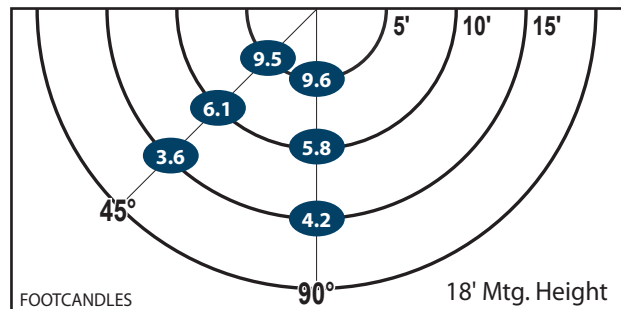

Dimensions and Specifications

Overall Height: 9.01" **Depth: 9.78"**
Overall Width: 18.2" **Weight: 15 lbs.**

Recommended Mounting Height - 18-20 ft.

200,000+ HOURS

*The majority of Atlas Lighting Products are assembled in USA facilities by an American Workforce utilizing both Domestic and Foreign components