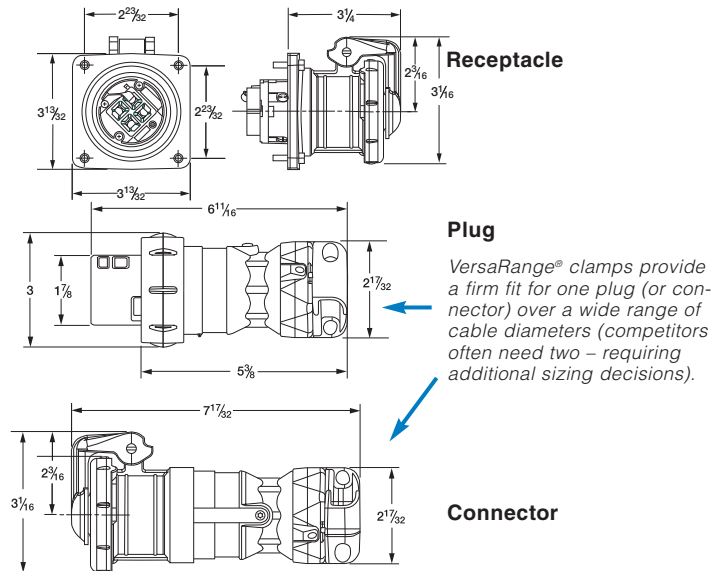

Receptacle

FEATURES-SPECIFICATIONS

30 AMP PLUGS & CONNECTORS				
GROUND STYLE	CIRCUIT	GROMMET RANGE	CATALOG NUMBER	
			PLUG	CONNECTOR
Style I	2W2P	.55 - 1.20 IN	VP3275	VPR3255
	3W3P	.55 - 1.20 IN	VP3375	VPR3355
	4W4P	.55 - 1.20 IN	VP3475	VPR3455
Style II	2W3P	.55 - 1.20 IN	VP3385	VPR3365
	3W4P	.55 - 1.20 IN	VP3485	VPR3465

MODIFICATIONS*	
CATALOG NUMBER	DESCRIPTION
S39	Reverse service for receptacles, plugs & connectors
S37	Polarization for receptacles, plugs & connectors

*See page PR5 for more information on these options.