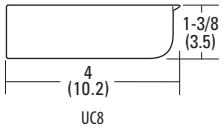

FCC part 18 for commercial and residential applications.

Snap-fit, shatter-resistant, milk-white diffuser.

Energy Star® qualified.

Rocker switch and paint-after-fabrication standard.

ORDERING INFORMATION

CATALOG NUMBER	NUMBER OF LAMPS	LENGTH	WATTAGE	NUMBER OF BALLAST	VOLTAGE	BALLAST	ENERGY STAR® QUALIFIED	LAMP INCLUDED	LAMP TYPE
UC512	1	12"	8W	1	120	Electronic, instant start	Y	Y	Preheat T5
UC521	1	21"	13W	1	120	Electronic, instant start	Y	Y	Preheat T5
UC524	2	24"	8W	1	120	Electronic, instant start	Y	Y	Preheat T5
UC533	2	33"	One 8W & one 13W	1	120	Electronic, instant start	Y	Y	Preheat T5
UC542	2	42"	13W	1	120	Electronic, instant start	Y	Y	Preheat T5
UC818	1	18"	15W	1	120	Electronic, instant start	Y	N	T8
UC824	1	24"	17W	1	120	Electronic, instant start	Y	N	T8
UC836	1	36"	25W	1	120	Electronic, instant start	Y	N	T8
UC848	1	48"	32W	1	120	Electronic, instant start	Y	N	T8

ADDITIONAL INFORMATION For additional product information, visit www.lithonia.com.

Drawings are for dimensional detail only and may not represent actual mechanical configuration. Dimensions are shown in inches (centimeters) unless otherwise noted.