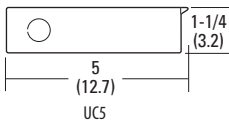

FCC part 18 for commercial and residential applications.

Snap-fit, shatter-resistant, milk-white diffuser.

Energy Star® qualified.

Rocker switch and paint-after-fabrication standard.

ORDERING INFORMATION

CATALOG NUMBER	NUMBER OF LAMPS	LENGTH	WATTAGE	NUMBER OF BALLAST	VOLTAGE	BALLAST	ENERGY STAR® QUALIFIED	LAMP INCLUDED	LAMP TYPE
UC512	1	12"	8W	1	120	Electronic, instant start	Y	Y	Preheat T5
UC521	1	21"	13W	1	120	Electronic, instant start	Y	Y	Preheat T5
UC524	2	24"	8W	1	120	Electronic, instant start	Y	Y	Preheat T5
UC533	2	33"	One 8W & one 13W	1	120	Electronic, instant start	Y	Y	Preheat T5
UC542	2	42"	13W	1	120	Electronic, instant start	Y	Y	Preheat T5
UC818	1	18"	15W	1	120	Electronic, instant start	Y	N	T8
UC824	1	24"	17W	1	120	Electronic, instant start	Y	N	T8
UC836	1	36"	25W	1	120	Electronic, instant start	Y	N	T8
UC848	1	48"	32W	1	120	Electronic, instant start	Y	N	T8

ADDITIONAL INFORMATION For additional product information, visit www.lithonia.com.

Drawings are for dimensional detail only and may not represent actual mechanical configuration. Dimensions are shown in inches (centimeters) unless otherwise noted.