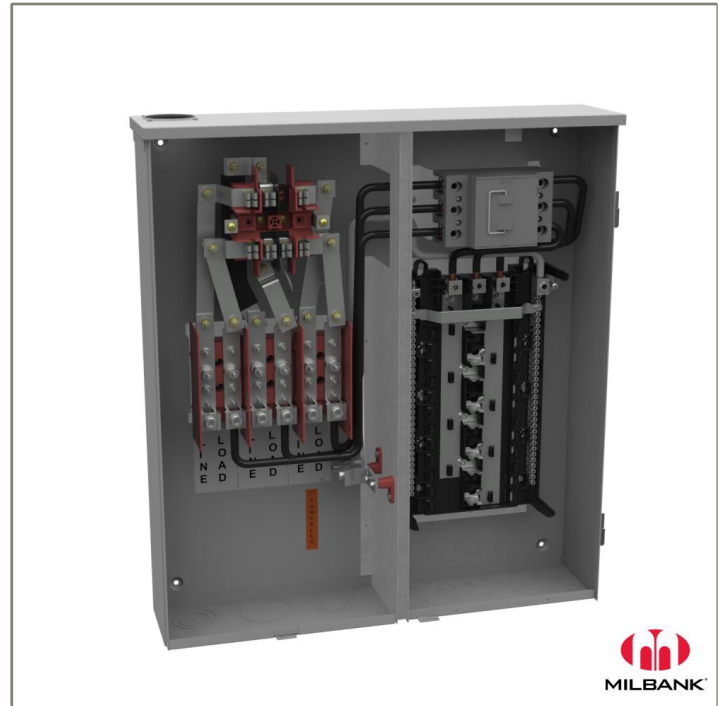

Catalog Number: U227MTBPL  
Item Description: 200A 7T RT OH MAIN  
UPC Code: 784572178823

Brand Name: Milbank  
Type: Ring Type Meter Socket  
Application: Meter Socket With Main And Load Center  
Standard: UL Listed  
Voltage Rating: Up to 240 Volts Alternating Current  
Amperage Rating: 200 Continuous Ampere  
Phase: 3 Phase  
Frequency Rating: 60 Hertz  
Number Of Cutouts: 1  
Cutout Size: 200 Ampere Main Breaker  
Cable Entry: Overhead and Underground  
Terminal: Single Mechanical Line Side and Single Mechanical Load Side Connector  
Mounting: Surface Mount  
Enclosure: Type 3R, G90 Galvanized Steel with Powder Coat Finish

Additional Specifications: Number of Jaws:7 Terminal  
Hub Opening and Closing Plates:Small Closing Plate  
Hub Opening and Closing Plates:Small Closing Plate  
Hub Opening and Closing Plates:Small Closing Plate  
Hub Opening and Closing Plates:Small Closing Plate  
Hub Opening and Closing Plates:Small Closing Plate