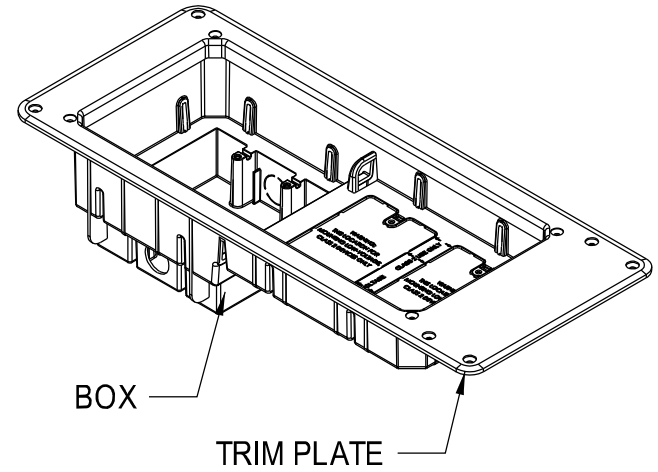

1/2" TRADE SIZE KO

BOX PORTION ONLY (TRIM PLATE REMOVED)

(BACK VIEW)

Volume: 26.2 cu. in.