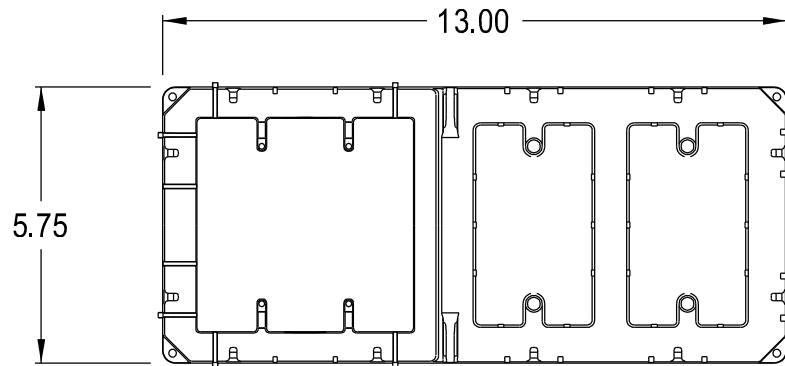

1/2" TRADE SIZE KO

BOX PORTION ONLY (TRIM PLATE REMOVED)

(BACK VIEW)

Volume: 26.2 cu. in.