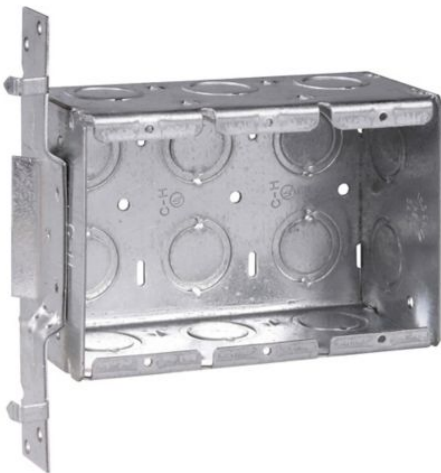

# Eaton TP632

Catalog Number: TP632

Eaton Crouse-Hinds series Gang Box, (6) 1/2" and 3/4" concentric, VP, Conduit (no clamps), 2-1/2", (2) 1/2" and 3/4" concentric, Steel, Three-gang, (3) 1/2" and 3/4" concentric, Non-gangable, 46.5 cubic inch capacity

## General specifications

Product Name	Catalog Number
Eaton Crouse-Hinds series gang box	TP632
UPC	Product Length/Depth
786189106329	5.56 in
Product Height	Product Width
2.5 in	3.75 in
Product Weight	
1.43 lb	

### Capacity

46.5 cubic in