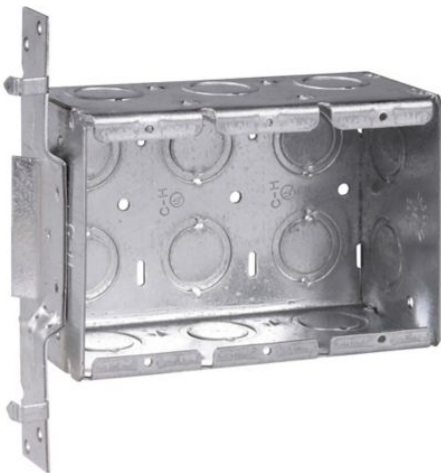

# Eaton TP632

Catalog Number: TP632

Eaton Crouse-Hinds series Gang Box, (6) 1/2" and 3/4" concentric, VP, Conduit (no clamps), 2-1/2", (2) 1/2" and 3/4" concentric, Steel, Three-gang, (3) 1/2" and 3/4" concentric, Non-gangable, 46.5 cubic inch capacity

## General specifications

Product Name	Catalog Number
Eaton Crouse-Hinds series gang box	TP632
UPC	Product Length/Depth
786189106329	5.56 in
Product Height	Product Width
2.5 in	3.75 in
Product Weight	
1.43 lb	