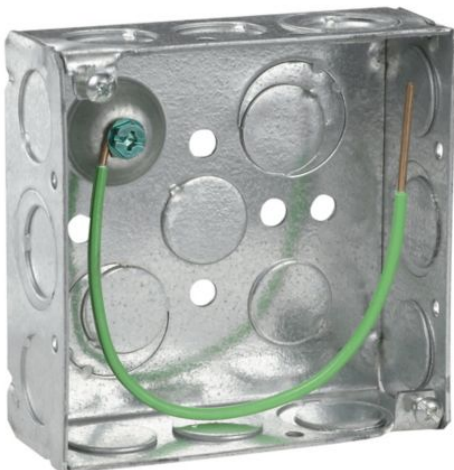

# Eaton TP404PF

Catalog Number: TP404PF

Eaton Crouse-Hinds series Square Outlet Box, (2) 1/2", (2) 1/2", (1) 3/4" E, 4", Conduit (no clamps), Welded, 1-1/2", Steel, (8) 1/2", (4) 1/2", (1) 3/4" E, Includes ground screw with pigtail lead, 22.0 cubic inch capacity

## General specifications

Product Name	Catalog Number
Eaton Crouse-Hinds series square outlet box	TP404PF
	UPC
	786189000276
Product Length/Depth	Product Height
4 in	1.5 in
Product Width	Product Weight
4 in	0.74 lb