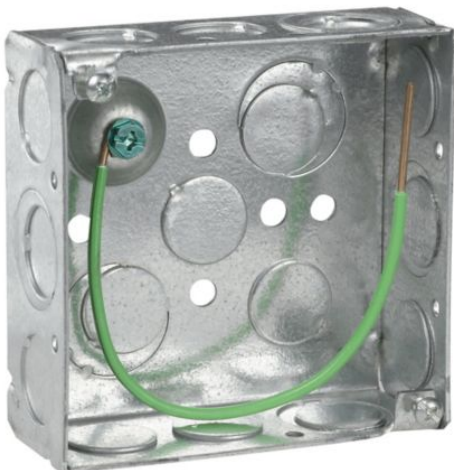

Eaton TP404PF

Catalog Number: TP404PF

Eaton Crouse-Hinds series Square Outlet Box, (2) 1/2", (2) 1/2", (1) 3/4" E, 4", Conduit (no clamps), Welded, 1-1/2", Steel, (8) 1/2", (4) 1/2", (1) 3/4" E, Includes ground screw with pigtail lead, 22.0 cubic inch capacity

General specifications

Product Name	Catalog Number
Eaton Crouse-Hinds series square outlet box	TP404PF
	UPC
	786189000276
Product Length/Depth	Product Height
4 in	1.5 in
Product Width	Product Weight
4 in	0.74 lb