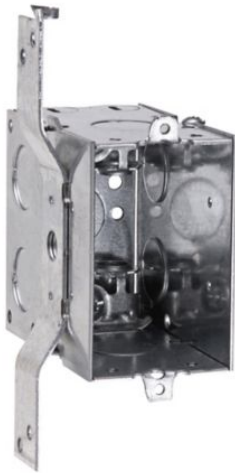

# Eaton TP246

Catalog Number: TP246

Eaton Crouse-Hinds series Switch Box, (1) 1/2", S, set 7/8", 2, AC/MC clamps, 3-1/2", (1) 1/2", Steel, (2) 1/2", Gangable, 18.0 cubic inch capacity