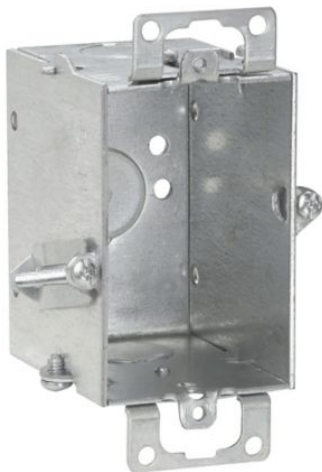

# Eaton TP224

Catalog Number: TP224

Eaton Crouse-Hinds series Switch Box, (1) 1/2", Hold-Tite, Conduit (no clamps), 2-1/2", (1) 1/2", Steel, Ears, Gangable, 12.5 cubic inch capacity

## General specifications

Product Name	Catalog Number
Eaton Crouse-Hinds series switch box	TP224
UPC	Product Length/Depth
786189102246	2 in
Product Height	Product Width
3 in	2.5 in
Product Weight	
0.61 lb	