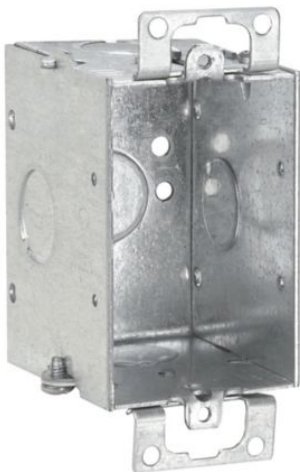

# Eaton TP218

Catalog Number: TP218

Eaton Crouse-Hinds series Switch Box, (1) 1/2", Conduit (no clamps), 2-1/2", (1) 1/2", Steel, (1) 1/2", Ears, Gangable, 12.5 cubic inch capacity

## General specifications

Product Name	Catalog Number
Eaton Crouse-Hinds series switch box	TP218
UPC	Product Length/Depth
786189102185	2 in
Product Height	Product Width
3 in	2.5 in
Product Weight	
0.58 lb	