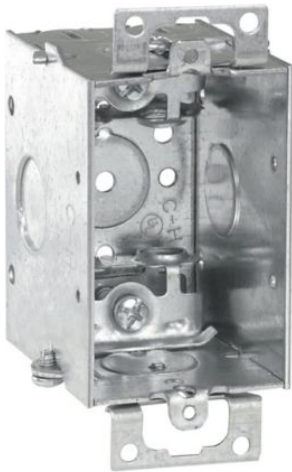

Eaton TP178

Catalog Number: TP178

Eaton Crouse-Hinds series Switch Box, (1) 1/2", 2, AC/MC clamps, 2-1/2", Steel, (1) 1/2", Ears, Gangable, 12.5 cubic inch capacity

General specifications

Product Name	Catalog Number
Eaton Crouse-Hinds series switch box	TP178
UPC	Product Length/Depth
786189101782	2 in
Product Height	Product Width
3 in	2.5 in
Product Weight	
0.63 lb	

All other trademarks are property of their respective owners.

[Eaton.com/socialmedia](https://www.eaton.com/socialmedia)

Eaton TP178

Catalog Number: TP178

Eaton Crouse-Hinds series Switch Box, (1) 1/2", 2, AC/MC clamps, 2-1/2", Steel, (1) 1/2", Ears, Gangable, 12.5 cubic inch capacity

General specifications

Product Name	Catalog Number
Eaton Crouse-Hinds series switch box	TP178
UPC	Product Length/Depth
786189101782	2 in
Product Height	Product Width
3 in	2.5 in
Product Weight	
0.63 lb	