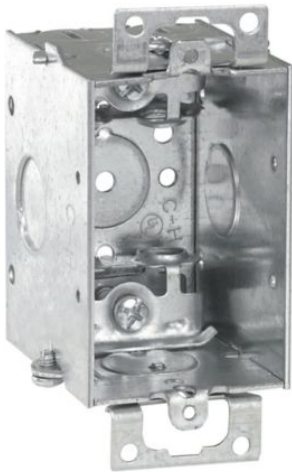

Eaton TP178

Catalog Number: TP178

Eaton Crouse-Hinds series Switch Box, (1) 1/2", 2, AC/MC clamps, 2-1/2", Steel, (1) 1/2", Ears, Gangable, 12.5 cubic inch capacity

General specifications

Product Name	Catalog Number
Eaton Crouse-Hinds series switch box	TP178
UPC	Product Length/Depth
786189101782	2 in
Product Height	Product Width
3 in	2.5 in
Product Weight	
0.63 lb	

Type

Gangable

Capacity

12.5 cubic in

Conduit/cable

AC/MC clamps

Side knockouts

(1) 1/2 in

Bottom Knockouts

(1) 1/2 in

Cable knockouts

2

Material

Steel

Special features

Ears

All other trademarks are property of their respective owners.

[Eaton.com/socialmedia](https://www.eaton.com/socialmedia)

Eaton TP178

Catalog Number: TP178

Eaton Crouse-Hinds series Switch Box, (1) 1/2", 2, AC/MC clamps, 2-1/2", Steel, (1) 1/2", Ears, Gangable, 12.5 cubic inch capacity