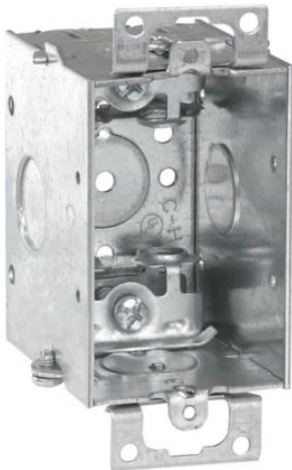

Eaton TP178

Catalog Number: TP178

Eaton Crouse-Hinds series Switch Box, (1) 1/2", 2, AC/MC clamps, 2-1/2", Steel, (1) 1/2", Ears, Gangable, 12.5 cubic inch capacity

General specifications

Product Name	Catalog Number
Eaton Crouse-Hinds series switch box	TP178
UPC	Product Length/Depth
786189101782	2 in
Product Height	Product Width
3 in	2.5 in
Product Weight	
0.63 lb	

Type

Gangable

Capacity

12.5 cubic in

Conduit/cable

AC/MC clamps

Side knockouts

(1) 1/2 in

Bottom Knockouts

(1) 1/2 in

Cable knockouts

2

Material

Steel

Special features

Ears

All other trademarks are property of their respective owners.

[Eaton.com/socialmedia](https://www.eaton.com/socialmedia)

Eaton TP178

Catalog Number: TP178

Eaton Crouse-Hinds series Switch Box, (1) 1/2", 2, AC/MC clamps, 2-1/2", Steel, (1) 1/2", Ears, Gangable, 12.5 cubic inch capacity