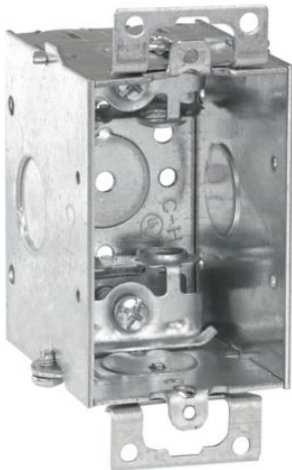

Eaton TP178

Catalog Number: TP178

Eaton Crouse-Hinds series Switch Box, (1) 1/2", 2, AC/MC clamps, 2-1/2", Steel, (1) 1/2", Ears, Gangable, 12.5 cubic inch capacity

General specifications

Product Name	Catalog Number
Eaton Crouse-Hinds series switch box	TP178
UPC	Product Length/Depth
786189101782	2 in
Product Height	Product Width
3 in	2.5 in
Product Weight	
0.63 lb	

All other trademarks are property of their respective owners.

[Eaton.com/socialmedia](https://www.eaton.com/socialmedia)

Eaton TP178

Catalog Number: TP178

Eaton Crouse-Hinds series Switch Box, (1) 1/2", 2, AC/MC clamps, 2-1/2", Steel, (1) 1/2", Ears, Gangable, 12.5 cubic inch capacity

General specifications

Product Name	Catalog Number
Eaton Crouse-Hinds series switch box	TP178
UPC	Product Length/Depth
786189101782	2 in
Product Height	Product Width
3 in	2.5 in
Product Weight	
0.63 lb	