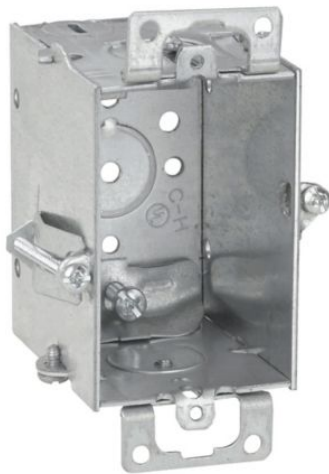

Eaton TP163

Catalog Number: TP163

Eaton Crouse-Hinds series Switch Box, (1) 1/2", Hold-Tite, 2, NM clamps, 2-1/2", Steel, Ears, Gangable, 12.5 cubic inch capacity

General specifications

Product Name	Catalog Number
Eaton Crouse-Hinds series switch box	TP163
UPC	Product Length/Depth
786189101638	2 in
Product Height	Product Width
3 in	2.5 in
Product Weight	
0.65 lb	

Type

Gangable

Capacity

12.5 cubic in

Conduit/cable

NM clamps

Bracket style

Hold-Tite

Bottom Knockouts

(1) 1/2 in

Cable knockouts

2

Material

Steel

Special features

Ears

All other trademarks are property of their respective owners.

[Eaton.com/socialmedia](https://www.eaton.com/socialmedia)

Eaton TP163

Catalog Number: TP163

Eaton Crouse-Hinds series Switch Box, (1) 1/2", Hold-Tite, 2, NM clamps, 2-1/2", Steel, Ears, Gangable, 12.5 cubic inch capacity