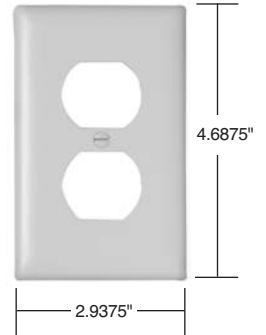

For more information on these and other P&S products refer to our Product Guide or visit our web site.

TradeMaster® Thermoplastic Nylon One & Two Gang

Pass & Seymour

Technical Specifications

3rd Party Compliance	
UL Listed, Standard UL514, Cover Plates for Flush Mounted Wiring Devices. CSA Certified.	

Performance	
Environmental Flammability	Chemical-Resistant UL94 V2

Materials	
Plate Material	.070" Nylon 6
Plate Finish	Matte
Screws	Steel, Heads Painted to Match Plate Color

Warranty

1 Year

Dimensions for
TradeMaster One Gang