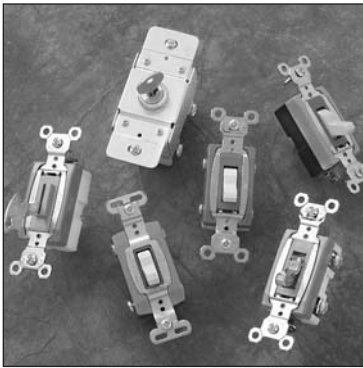

For more information on these and other P&S products refer to our Product Guide or visit our web site.

TradeMaster® Thermoplastic Nylon One & Two Gang

Pass & Seymour

Technical Specifications

3rd Party Compliance	
UL Listed, Standard UL514, Cover Plates for Flush Mounted Wiring Devices. CSA Certified.	

Performance	
Environmental Flammability	Chemical-Resistant UL94 V2

Materials	
Plate Material	.070" Nylon 6
Plate Finish	Matte
Screws	Steel, Heads Painted to Match Plate Color

Warranty

1 Year

Dimensions for
TradeMaster One Gang

Dimensions for
TradeMaster Two Gang

Complementary Devices & Accessories

WALL PLATES

- Stainless Steel
- Brass
- Aluminum
- Dustproof Stainless Steel Covers

WEATHERPROOF BOXES & COVERS

- While-In-Use Covers
- Heavy Cast Aluminum Covers
- Cast Covers
- Boxes