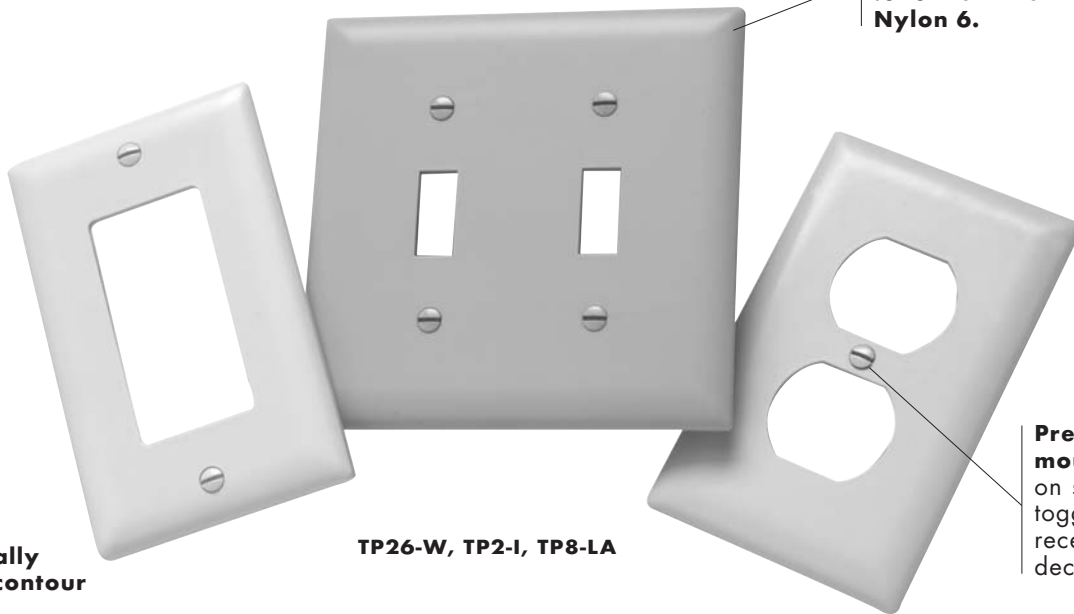

Pass & Seymour

Wall Plates TradeMaster® Thermoplastic Nylon One & Two Gang

TP1, TP2, TP8, TP82, TP26, TP262, TP13, TP23, TP7, TP720

Maximum durability in plastic wall plates.

Self-extinguishing nylon construction makes these TradeMaster® wall plates virtually unbreakable. They will not crack if excessive torque is applied to installation screws. They are 3/16" higher and wider than typical plastic wall plates — not enough to be apparent to the eye, but the extra size cuts costs by reducing dry wall rework.

Features & Benefits

An extra 3/16" width and height than standard size wall plates for more tolerance in covering ragged sheet rock openings.

Molded of rugged, virtually unbreakable self-extinguishing .070 inch thick thermoplastic Nylon 6.