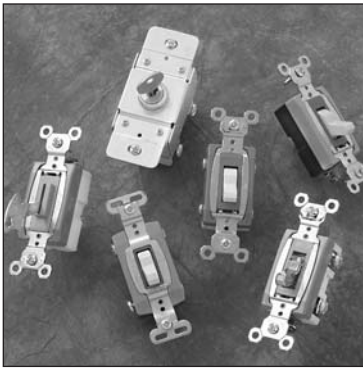

Performance	
Environmental Flammability	Chemical-Resistant UL94 V2

Materials	
Plate Material	.070" Nylon 6
Plate Finish	Matte
Screws	Steel, Heads Painted to Match Plate Color

Warranty

1 Year

Dimensions for
TradeMaster One Gang

Dimensions for
TradeMaster Two Gang

Complementary Devices & Accessories

WALL PLATES

- Stainless Steel
- Brass
- Aluminum
- Dustproof Stainless Steel Covers

WEATHERPROOF BOXES & COVERS

- While-In-Use Covers
- Heavy Cast Aluminum Covers
- Cast Covers
- Boxes

SWITCHES

- Heavy-Duty Toggle
- Heavy-Duty Lighted Toggle
- Heavy-Duty Security
- Heavy-Duty Locking
- Construction Grade Toggle
- Commercial Grade Toggle

STRAIGHT BLADE RECEPTACLES

- Extra Heavy-Duty
- Heavy-Duty
- Construction Grade
- Commercial Grade