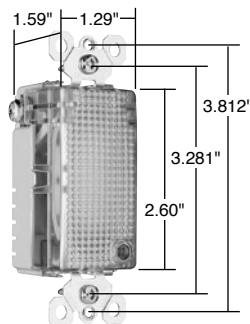

Straight Blade Receptacles TradeMaster® Decorator Hallway Lights & Combination Devices

Pass & Seymour

Features	
- Impact-resistant face and body. - GE Lexan™ high impact-resistant lens. - External screw-pressure-plate back and side wired. Accepts #12 and #14 AWG. - Ground screw position under the end of the strap minimizes the risk of contact. - Energy-efficient LED has average 20-year life expectancy: eliminates bulb replacement. - Sensor automatically turns light ON in the dark.	- Increased light output for better illumination. - Light sensor for enhanced sensitivity. Tamper-Resistant Combination Version: - UL tested shutter mechanism for protection against improper object insertion per UL478. - Specially designed for increased protection of children in their homes. - Superior protection than traditional outlet “caps” or “protection plates.”

TMHWLECC

Catalog Number	Rating A. VAC	Light Output In 1' FCD*	Color	3rd Party Compliance	
				UL US	UL1598
TradeMaster® Decorator Full Hallway Light with Light Sensor					
TMHWLCC	— 120	0.1328	Clear		•
Enhanced Decorator Full Hallway Light with Light Sensor					
TMHWLECC	— 120	1.079	Clear		•
Enhanced Decorator Full Hallway Light without Light Sensor					
TMHWLENSCC	— 120	1.113	Clear		•
Full Hallway Decorator Light for use with P&S Metal Louver Plates**					
TMHWLLOUVCC	— 120	0.0843	Clear		•

*FCD = Foot Candle Distance, 1 Lumen = 1 FCD. See page S-56 for more information.

**For Louver Plates, see Page Q-21.