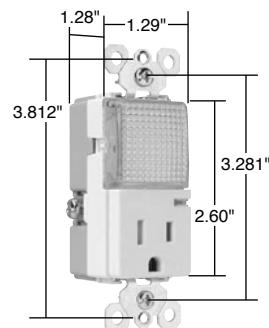

TMHWLCC

TMHWLECC

TM8HWLWCC

TM8HWLTRLACC

Catalog Number	Rating A. VAC	Light Output In 1' FCD*	Color	3rd Party Compliance	
				UL US	UL1598
<b>TradeMaster® Decorator Full Hallway Light with Light Sensor</b>					
TMHWLCC	— 120	0.1328	Clear		•
<b>Enhanced Decorator Full Hallway Light with Light Sensor</b>					
TMHWLECC	— 120	1.079	Clear		•
<b>Enhanced Decorator Full Hallway Light without Light Sensor</b>					
TMHWLENSCC	— 120	1.113	Clear		•
<b>Full Hallway Decorator Light for use with P&amp;S Metal Louver Plates**</b>					
TMHWLLOUVCC	— 120	0.0843	Clear		•

\*FCD = Foot Candle Distance, 1 Lumen = 1 FCD. See page S-56 for more information.

\*\*For Louver Plates, see Page Q-21.

Catalog Number	Rating A. VAC	Light Output In 1' FCD*	Color	NEMA Config. No.	3rd Party Compliance	
					UL US	UL498
<b>TradeMaster® Decorator Hallway Light &amp; Single Receptacle</b>						
TM8HWLICC	15 120/125	0.1442	Ivory	5-15R		•
TM8HWLWCC	15 120/125	0.1442	White	5-15R		•
TM8HWLCC	15 120/125	0.1442	Brown	5-15R		•
TM8HWLBKCC	15 120/125	0.1442	Black	5-15R		•
TM8HWLLACC	15 120/125	0.1442	Light Almond	5-15R		•
<b>Decorator Hallway Light with High Output Light &amp; Tamper-Resistant Single Receptacle</b>						
TM8HWLTRICC	15 125	0.2561	Ivory	5-15R		•
TM8HWLTRWCC	15 125	0.2561	White	5-15R		•
TM8HWLTRCC	15 125	0.2561	Brown	5-15R		•
TM8HWLTRBKCC	15 125	0.2561	Black	5-15R		•
TM8HWLTRLACC	15 125	0.2561	Light Almond	5-15R		•

\*FCD = Foot Candle Distance. 1 Lumen = 1 FCD. See page S-56 for more information.

For complete line of Decorator Combination Devices, see Pages D-9 – D-12, D-20, D-24, D-33 and D-39.

All devices listed on this page conform to NEMA WD-1 and WD-6.