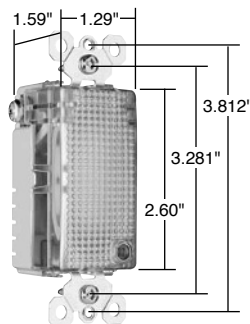

TMHWLCC

TMHWLECC

TM8HWLWCC

TM8HWLTRLACC

Catalog Number	Rating A. VAC	Light Output In 1' FCD*	Color	3rd Party Compliance	
				UL US	UL1598
<b>TradeMaster® Decorator Full Hallway Light with Light Sensor</b>					
TMHWLCC	— 120	0.1328	Clear		•
<b>Enhanced Decorator Full Hallway Light with Light Sensor</b>					
TMHWLECC	— 120	1.079	Clear		•
<b>Enhanced Decorator Full Hallway Light without Light Sensor</b>					
TMHWLENSCC	— 120	1.113	Clear		•
<b>Full Hallway Decorator Light for use with P&amp;S Metal Louver Plates**</b>					
TMHWLLOUVCC	— 120	0.0843	Clear		•

\*FCD = Foot Candle Distance, 1 Lumen = 1 FCD. See page S-56 for more information.

\*\*For Louver Plates, see Page Q-21.

Catalog Number	Rating A. VAC	Light Output In 1' FCD*	Color	NEMA Config. No.	3rd Party Compliance	
					UL US	UL498
<b>TradeMaster® Decorator Hallway Light &amp; Single Receptacle</b>						
TM8HWLICC	15 120/125	0.1442	Ivory	5-15R		•
TM8HWLWCC	15 120/125	0.1442	White	5-15R		•
TM8HWLCC	15 120/125	0.1442	Brown	5-15R		•
TM8HWLBKCC	15 120/125	0.1442	Black	5-15R		•
TM8HWLLACC	15 120/125	0.1442	Light Almond	5-15R		•
<b>Decorator Hallway Light with High Output Light &amp; Tamper-Resistant Single Receptacle</b>						
TM8HWLTRICC	15 125	0.2561	Ivory	5-15R		•
TM8HWLTRWCC	15 125	0.2561	White	5-15R		•
TM8HWLTRCC	15 125	0.2561	Brown	5-15R		•
TM8HWLTRBKCC	15 125	0.2561	Black	5-15R		•
TM8HWLTRLACC	15 125	0.2561	Light Almond	5-15R		•

\*FCD = Foot Candle Distance. 1 Lumen = 1 FCD. See page S-56 for more information.

For complete line of Decorator Combination Devices, see Pages D-9 – D-12, D-20, D-24, D-33 and D-39.

All devices listed on this page conform to NEMA WD-1 and WD-6.