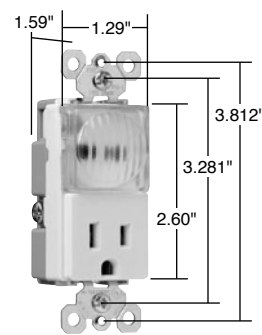

Straight Blade Receptacles TradeMaster® Decorator Hallway Lights & Combination Devices

Pass & Seymour

Features	
- Impact-resistant face and body. - GE Lexan™ high impact-resistant lens. - External screw-pressure-plate back and side wired. Accepts #12 and #14 AWG. - Ground screw position under the end of the strap minimizes the risk of contact. - Energy-efficient LED has average 20-year life expectancy: eliminates bulb replacement. - Sensor automatically turns light ON in the dark.	- Increased light output for better illumination. - Light sensor for enhanced sensitivity. Tamper-Resistant Combination Version: - UL tested shutter mechanism for protection against improper object insertion per UL478. - Specially designed for increased protection of children in their homes. - Superior protection than traditional outlet “caps” or “protection plates.”

TM8HWLWCC

Catalog Number	Rating A. VAC	Light Output In 1' FCD*	Color	3rd Party Compliance	
				UL US	UL1598
TradeMaster® Decorator Full Hallway Light with Light Sensor					
TMHWLCC	— 120	0.1328	Clear		•
Enhanced Decorator Full Hallway Light with Light Sensor					
TMHWLECC	— 120	1.079	Clear		•
Enhanced Decorator Full Hallway Light without Light Sensor					
TMHWLENSCC	— 120	1.113	Clear		•
Full Hallway Decorator Light for use with P&S Metal Louver Plates**					
TMHWLLOUVCC	— 120	0.0843	Clear		•

*FCD = Foot Candle Distance, 1 Lumen = 1 FCD. See page S-56 for more information.

**For Louver Plates, see Page Q-21.