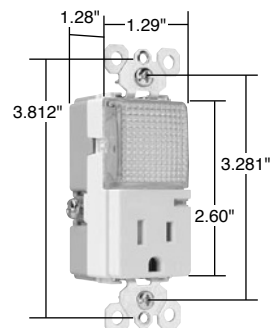

TM8HWLTRLACC

Catalog Number	Rating A. VAC	Light Output In 1' FCD*	Color	3rd Party Compliance	
				UL US	UL1598
TradeMaster® Decorator Full Hallway Light with Light Sensor					
TMHWLCC	— 120	0.1328	Clear		•
Enhanced Decorator Full Hallway Light with Light Sensor					
TMHWLECC	— 120	1.079	Clear		•
Enhanced Decorator Full Hallway Light without Light Sensor					
TMHWLENSCC	— 120	1.113	Clear		•
Full Hallway Decorator Light for use with P&S Metal Louver Plates**					
TMHWLLOUVCC	— 120	0.0843	Clear		•

*FCD = Foot Candle Distance, 1 Lumen = 1 FCD. See page S-56 for more information.

**For Louver Plates, see Page Q-21.

Catalog Number	Rating A. VAC	Light Output In 1' FCD*	Color	NEMA Config. No.	3rd Party Compliance	
					UL US	UL498
TradeMaster® Decorator Hallway Light & Single Receptacle						
TM8HWLICC	15 120/125	0.1442	Ivory	5-15R		•
TM8HWLWCC	15 120/125	0.1442	White	5-15R		•
TM8HWLCC	15 120/125	0.1442	Brown	5-15R		•
TM8HWLBKCC	15 120/125	0.1442	Black	5-15R		•
TM8HWLLACC	15 120/125	0.1442	Light Almond	5-15R		•
Decorator Hallway Light with High Output Light & Tamper-Resistant Single Receptacle						
TM8HWLTRICC	15 125	0.2561	Ivory	5-15R		•
TM8HWLTRWCC	15 125	0.2561	White	5-15R		•
TM8HWLTRCC	15 125	0.2561	Brown	5-15R		•
TM8HWLTRBKCC	15 125	0.2561	Black	5-15R		•
TM8HWLTRLACC	15 125	0.2561	Light Almond	5-15R		•

*FCD = Foot Candle Distance. 1 Lumen = 1 FCD. See page S-56 for more information.

For complete line of Decorator Combination Devices, see Pages D-9 – D-12, D-20, D-24, D-33 and D-39.

All devices listed on this page conform to NEMA WD-1 and WD-6.

Straight Blade Receptacles

Hallway Lights & Combination Devices