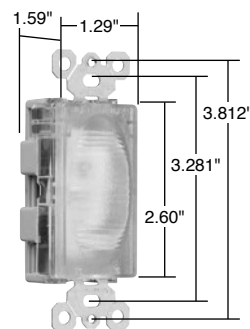

TMHWLCC

TMHWLECC

TM8HWLWCC

TM8HWLTRLACC

Catalog Number	Rating A. VAC	Light Output In 1' FCD*	Color	3rd Party Compliance	
				UL US	UL1598
<b>TradeMaster® Decorator Full Hallway Light with Light Sensor</b>					
TMHWLCC	— 120	0.1328	Clear		•
<b>Enhanced Decorator Full Hallway Light with Light Sensor</b>					
TMHWLECC	— 120	1.079	Clear		•
<b>Enhanced Decorator Full Hallway Light without Light Sensor</b>					
TMHWLENSCC	— 120	1.113	Clear		•
<b>Full Hallway Decorator Light for use with P&amp;S Metal Louver Plates**</b>					
TMHWLLOUVCC	— 120	0.0843	Clear		•

\*FCD = Foot Candle Distance, 1 Lumen = 1 FCD. See page S-56 for more information.

\*\*For Louver Plates, see Page Q-21.

Catalog Number	Rating A. VAC	Light Output In 1' FCD*	Color	NEMA Config. No.	3rd Party Compliance	
					UL US	UL498
<b>TradeMaster® Decorator Hallway Light &amp; Single Receptacle</b>						
TM8HWLICC	15 120/125	0.1442	Ivory	5-15R		•
TM8HWLWCC	15 120/125	0.1442	White	5-15R		•
TM8HWLCC	15 120/125	0.1442	Brown	5-15R		•
TM8HWLBKCC	15 120/125	0.1442	Black	5-15R		•
TM8HWLLACC	15 120/125	0.1442	Light Almond	5-15R		•
<b>Decorator Hallway Light with High Output Light &amp; Tamper-Resistant Single Receptacle</b>						
TM8HWLTRICC	15 125	0.2561	Ivory	5-15R		•
TM8HWLTRWCC	15 125	0.2561	White	5-15R		•
TM8HWLTRCC	15 125	0.2561	Brown	5-15R		•
TM8HWLTRBKCC	15 125	0.2561	Black	5-15R		•
TM8HWLTRLACC	15 125	0.2561	Light Almond	5-15R		•

\*FCD = Foot Candle Distance. 1 Lumen = 1 FCD. See page S-56 for more information.

For complete line of Decorator Combination Devices, see Pages D-9 – D-12, D-20, D-24, D-33 and D-39.

All devices listed on this page conform to NEMA WD-1 and WD-6.