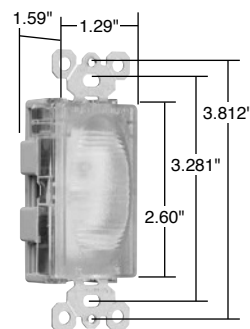

Straight Blade Receptacles TradeMaster® Decorator Hallway Lights & Combination Devices

Pass & Seymour

Features	
- Impact-resistant face and body. - GE Lexan™ high impact-resistant lens. - External screw-pressure-plate back and side wired. Accepts #12 and #14 AWG. - Ground screw position under the end of the strap minimizes the risk of contact. - Energy-efficient LED has average 20-year life expectancy: eliminates bulb replacement. - Sensor automatically turns light ON in the dark.	- Increased light output for better illumination. - Light sensor for enhanced sensitivity. Tamper-Resistant Combination Version: - UL tested shutter mechanism for protection against improper object insertion per UL478. - Specially designed for increased protection of children in their homes. - Superior protection than traditional outlet “caps” or “protection plates.”

TMHWLCC