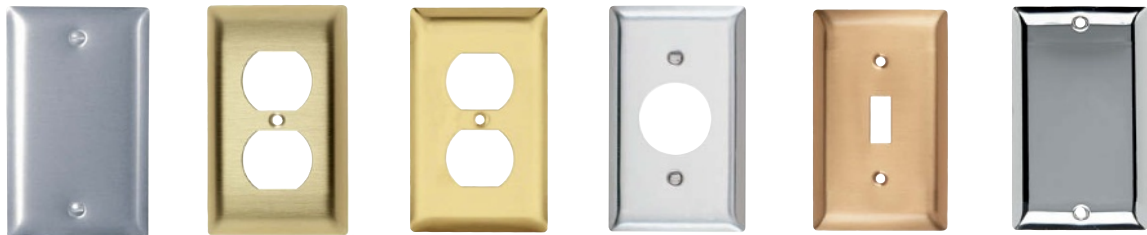

# Devices & Wall Plates Color Selection Chart

Pass & Seymour

## Devices & Plastic Wall Plate Colors

Ivory      Light Almond      White      Green

Black      Blue      Brown      Gray      Orange      Red

See specific device and wall plate catalog charts for particular color availabilities.

## Metal Wall Plates

**Metal Finish**      Aluminum      Brass (Brushed)      Polished Brass      Stainless Steel      Brushed Bronze      Chrome