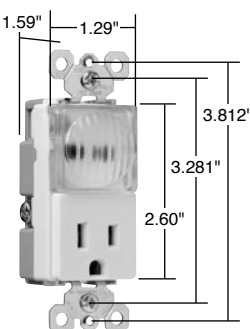

TMHWLCC

TMHWLECC

TM8HWLWCC

TM8HWLTRLACC

Catalog Number	Rating A. VAC	Light Output In 1' FCD*	Color	3rd Party Compliance	
				UL US	UL1598
<b>TradeMaster® Decorator Full Hallway Light with Light Sensor</b>					
TMHWLCC	— 120	0.1328	Clear		•
<b>Enhanced Decorator Full Hallway Light with Light Sensor</b>					
TMHWLECC	— 120	1.079	Clear		•
<b>Enhanced Decorator Full Hallway Light without Light Sensor</b>					
TMHWLENSCC	— 120	1.113	Clear		•
<b>Full Hallway Decorator Light for use with P&amp;S Metal Louver Plates**</b>					
TMHWLLOUVCC	— 120	0.0843	Clear		•

\*FCD = Foot Candle Distance, 1 Lumen = 1 FCD. See page S-56 for more information.

\*\*For Louver Plates, see Page Q-21.

Catalog Number	Rating A. VAC	Light Output In 1' FCD*	Color	NEMA Config. No.	3rd Party Compliance	
					UL US	UL498
<b>TradeMaster® Decorator Hallway Light &amp; Single Receptacle</b>						
TM8HWLICC	15 120/125	0.1442	Ivory	5-15R		•
TM8HWLWCC	15 120/125	0.1442	White	5-15R		•
TM8HWLCC	15 120/125	0.1442	Brown	5-15R		•
TM8HWLBKCC	15 120/125	0.1442	Black	5-15R		•
TM8HWLLACC	15 120/125	0.1442	Light Almond	5-15R		•
<b>Decorator Hallway Light with High Output Light &amp; Tamper-Resistant Single Receptacle</b>						
TM8HWLTRICC	15 125	0.2561	Ivory	5-15R		•
TM8HWLTRWCC	15 125	0.2561	White	5-15R		•
TM8HWLTRCC	15 125	0.2561	Brown	5-15R		•
TM8HWLTRBKCC	15 125	0.2561	Black	5-15R		•
TM8HWLTRLACC	15 125	0.2561	Light Almond	5-15R		•

\*FCD = Foot Candle Distance. 1 Lumen = 1 FCD. See page S-56 for more information.

For complete line of Decorator Combination Devices, see Pages D-9 – D-12, D-20, D-24, D-33 and D-39.

All devices listed on this page conform to NEMA WD-1 and WD-6.