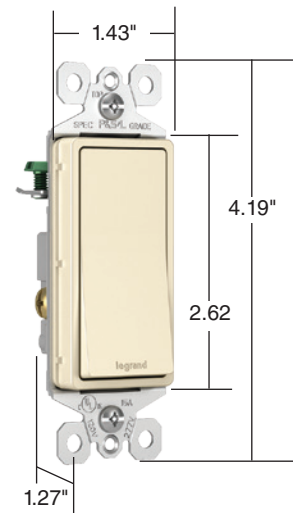

Performance

Electrical

Maximum Working Voltage	277VAC
Maximum Current Interrupting	15A
Maximum Temperature Rise	30°C

Mechanical

Terminal Identification	Terminal identification in accordance with UL20
Terminal Accommodation	Back and side wire terminals accommodate #12 and #14 AWG stranded and copper wire Push wire terminals accommodate #14 AWG
Product Identification	Ratings are a permanent part of the device

Environmental

Flammability	UL20 minimum rating
--------------	---------------------

Materials

Face	Thermoplastic
Back Body	Thermoplastic
Line Contacts	.031 Brass
Mounting Strap	.042 Zinc-Plated Steel
Tamper-Resistant Shutters	Thermoplastic
Terminal Screws	#8 Tri-Drive Steel (Neutral = Nickel-Plated Steel)
Ground Screw	#8 Hex Tri-Drive Steel; Zinc Coating with Green Chromate
Mounting Screws	Steel plated