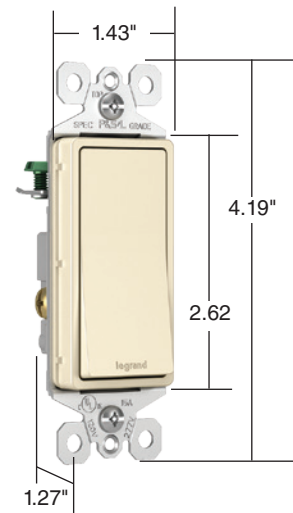

Technical Information

Performance

Electrical

Maximum Working Voltage	277VAC
Maximum Current Interrupting	15A
Maximum Temperature Rise	30°C

Mechanical

Terminal Identification	Terminal identification in accordance with UL20
Terminal Accommodation	Back and side wire terminals accommodate #12 and #14 AWG stranded and copper wire Push wire terminals accommodate #14 AWG
Product Identification	Ratings are a permanent part of the device

Environmental

Flammability	UL20 minimum rating

Materials

Face	Thermoplastic
Back Body	Thermoplastic
Line Contacts	.031 Brass
Mounting Strap	.042 Zinc-Plated Steel
Tamper-Resistant Shutters	Thermoplastic
Terminal Screws	#8 Tri-Drive Steel (Neutral = Nickel-Plated Steel)
Ground Screw	#8 Hex Tri-Drive Steel; Zinc Coating with Green Chromate
Mounting Screws	Steel plated

TM873 LA

Warranty

1 Year