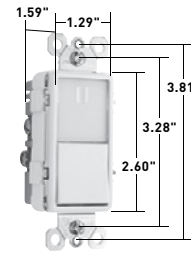

All devices listed on this page conform to NEMA WD-1 and WD-6.

SWITCHES

TradeMaster® Tamper-Resistant Decorator Combination Switches 15A, 120/125VAC

TM818TRWCC

TM838TRLACC

TM83USBWCC6

NTL873WCC6

CATALOG NUMBER	RATING		COLOR	NEMA CONFIG. NO.	3rd PARTY COMPLIANCE		
	A.	VAC			UL20	UL498	cULus
TAMPER-RESISTANT SINGLE POLE SWITCH & SINGLE RECEPTACLE							
TM818TRICC	15	120/125	Ivory	5-15R	•	•	•
TM818TRWCC	15	120/125	White	5-15R	•	•	•
TM818TRCC	15	120/125	Brown	5-15R	•	•	•
TM818TRBKCC	15	120/125	Black	5-15R	•	•	•
TM818TRLACC	15	120/125	Light Almond	5-15R	•	•	•
TAMPER-RESISTANT SINGLE POLE SWITCH & SINGLE RECEPTACLE WITH PILOT LIGHT							
TM818TRPLICC	15	120/125	Ivory	5-15R	•	•	•
TM818TRPLWCC	15	120/125	White	5-15R	•	•	•
TM818TRPLBKCC	15	120/125	Black	5-15R	•	•	•
TM818TRPLLACC	15	120/125	Light Almond	5-15R	•	•	•
TAMPER-RESISTANT THREE-WAY SWITCH & SINGLE RECEPTACLE							
TM838TRICC	15	120/125	Ivory	5-15R	•	•	•
TM838TRWCC	15	120/125	White	5-15R	•	•	•
TM838TRCC	15	120/125	Brown	5-15R	•	•	•
TM838TRBKCC	15	120/125	Black	5-15R	•	•	•
TM838TRLACC	15	120/125	Light Almond	5-15R	•	•	•
TAMPER-RESISTANT TWO SINGLE POLE SWITCHES & SINGLE RECEPTACLE							
TM8118TRICC	15	120/125	Ivory	5-15R	•	•	•
TM8118TRWCC	15	120/125	White	5-15R	•	•	•
TM8118TRCC	15	120/125	Brown	5-15R	•	•	•
TM8118TRBKCC	15	120/125	Black	5-15R	•	•	•
TM8118TRLACC	15	120/125	Light Almond	5-15R	•	•	•