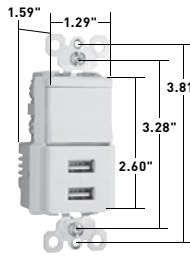

All devices listed on this page conform to NEMA WD-1 and WD-6.

SWITCHES

TradeMaster® Tamper-Resistant Decorator Combination Switches 15A, 120/125VAC

TM818TRWCC

TM838TRLACC

TM83USBWCC6

NTL873WCC6

CATALOG NUMBER	RATING		COLOR	NEMA CONFIG. NO.	3rd PARTY COMPLIANCE		
	A.	VAC			UL20	UL498	cULus
TAMPER-RESISTANT SINGLE POLE SWITCH & SINGLE RECEPTACLE							
TM818TRICC	15	120/125	Ivory	5-15R	•	•	•
TM818TRWCC	15	120/125	White	5-15R	•	•	•
TM818TRCC	15	120/125	Brown	5-15R	•	•	•
TM818TRBKCC	15	120/125	Black	5-15R	•	•	•
TM818TRLACC	15	120/125	Light Almond	5-15R	•	•	•
TAMPER-RESISTANT SINGLE POLE SWITCH & SINGLE RECEPTACLE WITH PILOT LIGHT							
TM818TRPLICC	15	120/125	Ivory	5-15R	•	•	•
TM818TRPLWCC	15	120/125	White	5-15R	•	•	•
TM818TRPLBKCC	15	120/125	Black	5-15R	•	•	•
TM818TRPLLACC	15	120/125	Light Almond	5-15R	•	•	•
TAMPER-RESISTANT THREE-WAY SWITCH & SINGLE RECEPTACLE							
TM838TRICC	15	120/125	Ivory	5-15R	•	•	•
TM838TRWCC	15	120/125	White	5-15R	•	•	•
TM838TRCC	15	120/125	Brown	5-15R	•	•	•
TM838TRBKCC	15	120/125	Black	5-15R	•	•	•
TM838TRLACC	15	120/125	Light Almond	5-15R	•	•	•
TAMPER-RESISTANT TWO SINGLE POLE SWITCHES & SINGLE RECEPTACLE							
TM8118TRICC	15	120/125	Ivory	5-15R	•	•	•
TM8118TRWCC	15	120/125	White	5-15R	•	•	•
TM8118TRCC	15	120/125	Brown	5-15R	•	•	•
TM8118TRBKCC	15	120/125	Black	5-15R	•	•	•
TM8118TRLACC	15	120/125	Light Almond	5-15R	•	•	•