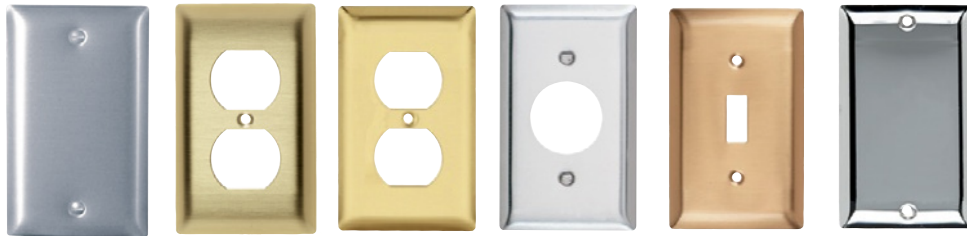

CATALOG NUMBER	RATING		COLOR	NEMA CONFIG. NO.	3rd PARTY COMPLIANCE
	A.	VAC			cULus
TWO USB CHARGERS WITH SINGLE POLE/3-WAY SWITCH					
TM83USBICC6	15	120	Ivory	5-15R	•
TM83USBWCC6	15	120	White	5-15R	•
TM83USBLACC6	15	120	Light Almond	5-15R	•
TM83USBBKCC6	15	120	Black	5-15R	•
TM83USBNICC6	15	120	Nickel	5-15R	•
NIGHT LIGHT WITH SINGLE POLE/3-WAY SWITCH WITH ADJUSTABLE LIGHT LEVELS					
NTL873ICC6	15	120/125	Ivory	5-15R	•
NTL873WCC6	15	120/125	White	5-15R	•
NTL873LACC6	15	120/125	Light Almond	5-15R	•
NTL873BKCC6	15	120/125	Black	5-15R	•
NTL873NICC6	15	120/125	Nickel	5-15R	•

TM83USB Features

- 2.1A Total Charging Capacity
- 5V DC

DEVICES & WALL PLATES

Color Selection Chart

Devices & Plastic Wall Plate Colors

Ivory Light Almond White Green Antique Brass Dark Bronze Nickel

Black Blue Brown Gray Orange Red

See specific device and wall plate catalog charts for particular color availabilities.

Metal Wall Plates

Metal Finish

Aluminum Brass (Brushed) Polished Brass Stainless Steel Brushed Bronze Chrome

Custom Metal Wall Plates Paint Finish Colors