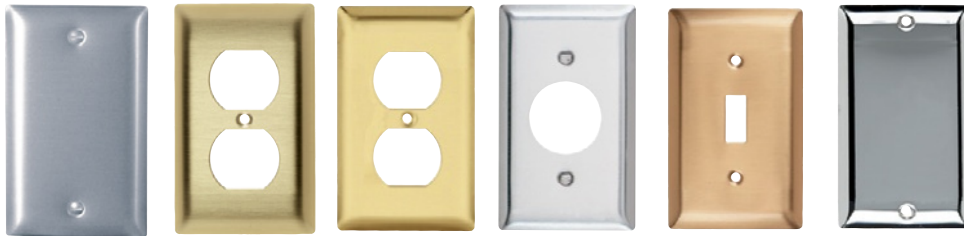

CATALOG NUMBER	RATING		COLOR	NEMA CONFIG. NO.	3rd PARTY COMPLIANCE
	A.	VAC			cULus
TWO USB CHARGERS WITH SINGLE POLE/3-WAY SWITCH					
TM83USBICC6	15	120	Ivory	5-15R	•
TM83USBWCC6	15	120	White	5-15R	•
TM83USBLACC6	15	120	Light Almond	5-15R	•
TM83USBBKCC6	15	120	Black	5-15R	•
TM83USBNICC6	15	120	Nickel	5-15R	•
NIGHT LIGHT WITH SINGLE POLE/3-WAY SWITCH WITH ADJUSTABLE LIGHT LEVELS					
NTL873ICC6	15	120/125	Ivory	5-15R	•
NTL873WCC6	15	120/125	White	5-15R	•
NTL873LACC6	15	120/125	Light Almond	5-15R	•
NTL873BKCC6	15	120/125	Black	5-15R	•
NTL873NICC6	15	120/125	Nickel	5-15R	•

TM83USB Features

- 2.1A Total Charging Capacity
- 5V DC

DEVICES & WALL PLATES

Color Selection Chart

Devices & Plastic Wall Plate Colors

Ivory Light Almond White Green Antique Brass Dark Bronze Nickel

Black Blue Brown Gray Orange Red

See specific device and wall plate catalog charts for particular color availabilities.

Metal Wall Plates

Metal Finish

Aluminum Brass (Brushed) Polished Brass Stainless Steel Brushed Bronze Chrome

Custom Metal Wall Plates Paint Finish Colors