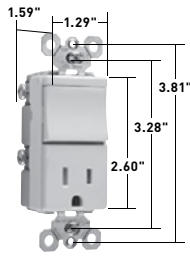

All devices listed on this page conform to NEMA WD-1 and WD-6.

SWITCHES

TradeMaster® Tamper-Resistant Decorator Combination Switches 15A, 120/125VAC

TM818TRWCC

TM838TRLACC

TM83USBWCC6

NTL873WCC6

CATALOG NUMBER	RATING		COLOR	NEMA CONFIG. NO.	3rd PARTY COMPLIANCE		
	A.	VAC			UL20	UL498	cULus
TAMPER-RESISTANT SINGLE POLE SWITCH & SINGLE RECEPTACLE							
TM818TRICC	15	120/125	Ivory	5-15R	•	•	•
TM818TRWCC	15	120/125	White	5-15R	•	•	•
TM818TRCC	15	120/125	Brown	5-15R	•	•	•
TM818TRBKCC	15	120/125	Black	5-15R	•	•	•
TM818TRLACC	15	120/125	Light Almond	5-15R	•	•	•
TAMPER-RESISTANT SINGLE POLE SWITCH & SINGLE RECEPTACLE WITH PILOT LIGHT							
TM818TRPLICC	15	120/125	Ivory	5-15R	•	•	•
TM818TRPLWCC	15	120/125	White	5-15R	•	•	•
TM818TRPLBKCC	15	120/125	Black	5-15R	•	•	•
TM818TRPLLACC	15	120/125	Light Almond	5-15R	•	•	•
TAMPER-RESISTANT THREE-WAY SWITCH & SINGLE RECEPTACLE							
TM838TRICC	15	120/125	Ivory	5-15R	•	•	•
TM838TRWCC	15	120/125	White	5-15R	•	•	•
TM838TRCC	15	120/125	Brown	5-15R	•	•	•
TM838TRBKCC	15	120/125	Black	5-15R	•	•	•
TM838TRLACC	15	120/125	Light Almond	5-15R	•	•	•
TAMPER-RESISTANT TWO SINGLE POLE SWITCHES & SINGLE RECEPTACLE							
TM8118TRICC	15	120/125	Ivory	5-15R	•	•	•
TM8118TRWCC	15	120/125	White	5-15R	•	•	•
TM8118TRCC	15	120/125	Brown	5-15R	•	•	•
TM8118TRBKCC	15	120/125	Black	5-15R	•	•	•
TM8118TRLACC	15	120/125	Light Almond	5-15R	•	•	•