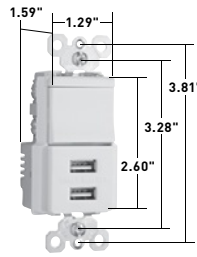

All devices listed on this page conform to NEMA WD-1 and WD-6.

SWITCHES

TradeMaster® Tamper-Resistant Decorator Combination Switches 15A, 120/125VAC

TM818TRWCC

TM838TRLACC

TM83USBWCC6

NTL873WCC6

CATALOG NUMBER	RATING		COLOR	NEMA CONFIG. NO.	3rd PARTY COMPLIANCE		
	A.	VAC			UL20	UL498	cULus
TAMPER-RESISTANT SINGLE POLE SWITCH & SINGLE RECEPTACLE							
TM818TRICC	15	120/125	Ivory	5-15R	•	•	•
TM818TRWCC	15	120/125	White	5-15R	•	•	•
TM818TRCC	15	120/125	Brown	5-15R	•	•	•
TM818TRBKCC	15	120/125	Black	5-15R	•	•	•
TM818TRLACC	15	120/125	Light Almond	5-15R	•	•	•
TAMPER-RESISTANT SINGLE POLE SWITCH & SINGLE RECEPTACLE WITH PILOT LIGHT							
TM818TRPLICC	15	120/125	Ivory	5-15R	•	•	•
TM818TRPLWCC	15	120/125	White	5-15R	•	•	•
TM818TRPLBKCC	15	120/125	Black	5-15R	•	•	•
TM818TRPLLACC	15	120/125	Light Almond	5-15R	•	•	•
TAMPER-RESISTANT THREE-WAY SWITCH & SINGLE RECEPTACLE							
TM838TRICC	15	120/125	Ivory	5-15R	•	•	•
TM838TRWCC	15	120/125	White	5-15R	•	•	•
TM838TRCC	15	120/125	Brown	5-15R	•	•	•
TM838TRBKCC	15	120/125	Black	5-15R	•	•	•
TM838TRLACC	15	120/125	Light Almond	5-15R	•	•	•
TAMPER-RESISTANT TWO SINGLE POLE SWITCHES & SINGLE RECEPTACLE							
TM8118TRICC	15	120/125	Ivory	5-15R	•	•	•
TM8118TRWCC	15	120/125	White	5-15R	•	•	•
TM8118TRCC	15	120/125	Brown	5-15R	•	•	•
TM8118TRBKCC	15	120/125	Black	5-15R	•	•	•
TM8118TRLACC	15	120/125	Light Almond	5-15R	•	•	•