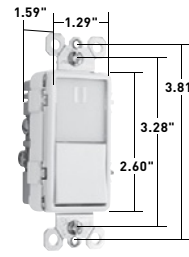

All devices listed on this page conform to NEMA WD-1 and WD-6.

SWITCHES

TradeMaster® Tamper-Resistant Decorator Combination Switches 15A, 120/125VAC

TM818TRWCC

TM838TRLACC

TM83USBWCC6

NTL873WCC6

CATALOG NUMBER	RATING		COLOR	NEMA CONFIG. NO.	3rd PARTY COMPLIANCE		
	A.	VAC			UL20	UL498	cULus
TAMPER-RESISTANT SINGLE POLE SWITCH & SINGLE RECEPTACLE							
TM818TRICC	15	120/125	Ivory	5-15R	•	•	•
TM818TRWCC	15	120/125	White	5-15R	•	•	•
TM818TRCC	15	120/125	Brown	5-15R	•	•	•
TM818TRBKCC	15	120/125	Black	5-15R	•	•	•
TM818TRLACC	15	120/125	Light Almond	5-15R	•	•	•
TAMPER-RESISTANT SINGLE POLE SWITCH & SINGLE RECEPTACLE WITH PILOT LIGHT							
TM818TRPLICC	15	120/125	Ivory	5-15R	•	•	•
TM818TRPLWCC	15	120/125	White	5-15R	•	•	•
TM818TRPLBKCC	15	120/125	Black	5-15R	•	•	•
TM818TRPLLACC	15	120/125	Light Almond	5-15R	•	•	•
TAMPER-RESISTANT THREE-WAY SWITCH & SINGLE RECEPTACLE							
TM838TRICC	15	120/125	Ivory	5-15R	•	•	•
TM838TRWCC	15	120/125	White	5-15R	•	•	•
TM838TRCC	15	120/125	Brown	5-15R	•	•	•
TM838TRBKCC	15	120/125	Black	5-15R	•	•	•
TM838TRLACC	15	120/125	Light Almond	5-15R	•	•	•
TAMPER-RESISTANT TWO SINGLE POLE SWITCHES & SINGLE RECEPTACLE							
TM8118TRICC	15	120/125	Ivory	5-15R	•	•	•
TM8118TRWCC	15	120/125	White	5-15R	•	•	•
TM8118TRCC	15	120/125	Brown	5-15R	•	•	•
TM8118TRBKCC	15	120/125	Black	5-15R	•	•	•
TM8118TRLACC	15	120/125	Light Almond	5-15R	•	•	•