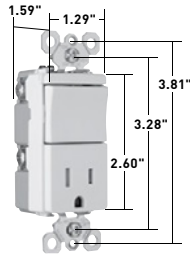

SWITCHES

TradeMaster® Tamper-Resistant Decorator Combination Switches 15A, 120/125VAC

TM818TRWCC

TM838TRLACC

TM83USBWCC6

NTL873WCC6

CATALOG NUMBER	RATING		COLOR	NEMA CONFIG. NO.	3rd PARTY COMPLIANCE		
	A.	VAC			UL20	UL498	cULus
TAMPER-RESISTANT SINGLE POLE SWITCH & SINGLE RECEPTACLE							
TM818TRICC	15	120/125	Ivory	5-15R	•	•	•
TM818TRWCC	15	120/125	White	5-15R	•	•	•
TM818TRCC	15	120/125	Brown	5-15R	•	•	•
TM818TRBKCC	15	120/125	Black	5-15R	•	•	•
TM818TRLACC	15	120/125	Light Almond	5-15R	•	•	•
TAMPER-RESISTANT SINGLE POLE SWITCH & SINGLE RECEPTACLE WITH PILOT LIGHT							
TM818TRPLICC	15	120/125	Ivory	5-15R	•	•	•
TM818TRPLWCC	15	120/125	White	5-15R	•	•	•
TM818TRPLBKCC	15	120/125	Black	5-15R	•	•	•
TM818TRPLLACC	15	120/125	Light Almond	5-15R	•	•	•
TAMPER-RESISTANT THREE-WAY SWITCH & SINGLE RECEPTACLE							
TM838TRICC	15	120/125	Ivory	5-15R	•	•	•
TM838TRWCC	15	120/125	White	5-15R	•	•	•
TM838TRCC	15	120/125	Brown	5-15R	•	•	•
TM838TRBKCC	15	120/125	Black	5-15R	•	•	•
TM838TRLACC	15	120/125	Light Almond	5-15R	•	•	•
TAMPER-RESISTANT TWO SINGLE POLE SWITCHES & SINGLE RECEPTACLE							
TM8118TRICC	15	120/125	Ivory	5-15R	•	•	•
TM8118TRWCC	15	120/125	White	5-15R	•	•	•
TM8118TRCC	15	120/125	Brown	5-15R	•	•	•
TM8118TRBKCC	15	120/125	Black	5-15R	•	•	•
TM8118TRLACC	15	120/125	Light Almond	5-15R	•	•	•

CATALOG NUMBER	RATING		COLOR	NEMA CONFIG. NO.	3rd PARTY COMPLIANCE
	A.	VAC			cULus
TWO USB CHARGERS WITH SINGLE POLE/3-WAY SWITCH					
TM83USBICC6	15	120	Ivory	5-15R	•
TM83USBWCC6	15	120	White	5-15R	•
TM83USBLACC6	15	120	Light Almond	5-15R	•
TM83USBBKCC6	15	120	Black	5-15R	•
TM83USBNICC6	15	120	Nickel	5-15R	•
NIGHT LIGHT WITH SINGLE POLE/3-WAY SWITCH WITH ADJUSTABLE LIGHT LEVELS					
NTL873ICC6	15	120/125	Ivory	5-15R	•
NTL873WCC6	15	120/125	White	5-15R	•
NTL873LACC6	15	120/125	Light Almond	5-15R	•
NTL873BKCC6	15	120/125	Black	5-15R	•
NTL873NICC6	15	120/125	Nickel	5-15R	•