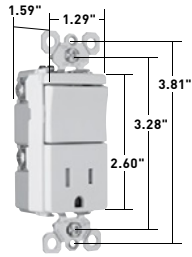

SWITCHES

TradeMaster® Tamper-Resistant Decorator Combination Switches 15A, 120/125VAC

TM818TRWCC

TM838TRLACC

TM83USBWCC6

NTL873WCC6

CATALOG NUMBER	RATING		COLOR	NEMA CONFIG. NO.	3rd PARTY COMPLIANCE		
	A.	VAC			UL20	UL498	cULus
TAMPER-RESISTANT SINGLE POLE SWITCH & SINGLE RECEPTACLE							
TM818TRICC	15	120/125	Ivory	5-15R	•	•	•
TM818TRWCC	15	120/125	White	5-15R	•	•	•
TM818TRCC	15	120/125	Brown	5-15R	•	•	•
TM818TRBKCC	15	120/125	Black	5-15R	•	•	•
TM818TRLACC	15	120/125	Light Almond	5-15R	•	•	•
TAMPER-RESISTANT SINGLE POLE SWITCH & SINGLE RECEPTACLE WITH PILOT LIGHT							
TM818TRPLICC	15	120/125	Ivory	5-15R	•	•	•
TM818TRPLWCC	15	120/125	White	5-15R	•	•	•
TM818TRPLBKCC	15	120/125	Black	5-15R	•	•	•
TM818TRPLLACC	15	120/125	Light Almond	5-15R	•	•	•
TAMPER-RESISTANT THREE-WAY SWITCH & SINGLE RECEPTACLE							
TM838TRICC	15	120/125	Ivory	5-15R	•	•	•
TM838TRWCC	15	120/125	White	5-15R	•	•	•
TM838TRCC	15	120/125	Brown	5-15R	•	•	•
TM838TRBKCC	15	120/125	Black	5-15R	•	•	•
TM838TRLACC	15	120/125	Light Almond	5-15R	•	•	•
TAMPER-RESISTANT TWO SINGLE POLE SWITCHES & SINGLE RECEPTACLE							
TM8118TRICC	15	120/125	Ivory	5-15R	•	•	•
TM8118TRWCC	15	120/125	White	5-15R	•	•	•
TM8118TRCC	15	120/125	Brown	5-15R	•	•	•
TM8118TRBKCC	15	120/125	Black	5-15R	•	•	•
TM8118TRLACC	15	120/125	Light Almond	5-15R	•	•	•

CATALOG NUMBER	RATING		COLOR	NEMA CONFIG. NO.	3rd PARTY COMPLIANCE
	A.	VAC			cULus
TWO USB CHARGERS WITH SINGLE POLE/3-WAY SWITCH					
TM83USBICC6	15	120	Ivory	5-15R	•
TM83USBWCC6	15	120	White	5-15R	•
TM83USBLACC6	15	120	Light Almond	5-15R	•
TM83USBBKCC6	15	120	Black	5-15R	•
TM83USBNICC6	15	120	Nickel	5-15R	•
NIGHT LIGHT WITH SINGLE POLE/3-WAY SWITCH WITH ADJUSTABLE LIGHT LEVELS					
NTL873ICC6	15	120/125	Ivory	5-15R	•
NTL873WCC6	15	120/125	White	5-15R	•
NTL873LACC6	15	120/125	Light Almond	5-15R	•
NTL873BKCC6	15	120/125	Black	5-15R	•
NTL873NICC6	15	120/125	Nickel	5-15R	•