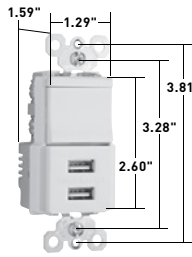

SWITCHES

TradeMaster® Tamper-Resistant Decorator Combination Switches 15A, 120/125VAC

TM818TRWCC

TM838TRLACC

TM83USBWCC6

NTL873WCC6

CATALOG NUMBER	RATING		COLOR	NEMA CONFIG. NO.	3rd PARTY COMPLIANCE		
	A.	VAC			UL20	UL498	cULus
TAMPER-RESISTANT SINGLE POLE SWITCH & SINGLE RECEPTACLE							
TM818TRICC	15	120/125	Ivory	5-15R	•	•	•
TM818TRWCC	15	120/125	White	5-15R	•	•	•
TM818TRCC	15	120/125	Brown	5-15R	•	•	•
TM818TRBKCC	15	120/125	Black	5-15R	•	•	•
TM818TRLACC	15	120/125	Light Almond	5-15R	•	•	•
TAMPER-RESISTANT SINGLE POLE SWITCH & SINGLE RECEPTACLE WITH PILOT LIGHT							
TM818TRPLICC	15	120/125	Ivory	5-15R	•	•	•
TM818TRPLWCC	15	120/125	White	5-15R	•	•	•
TM818TRPLBKCC	15	120/125	Black	5-15R	•	•	•
TM818TRPLLACC	15	120/125	Light Almond	5-15R	•	•	•
TAMPER-RESISTANT THREE-WAY SWITCH & SINGLE RECEPTACLE							
TM838TRICC	15	120/125	Ivory	5-15R	•	•	•
TM838TRWCC	15	120/125	White	5-15R	•	•	•
TM838TRCC	15	120/125	Brown	5-15R	•	•	•
TM838TRBKCC	15	120/125	Black	5-15R	•	•	•
TM838TRLACC	15	120/125	Light Almond	5-15R	•	•	•
TAMPER-RESISTANT TWO SINGLE POLE SWITCHES & SINGLE RECEPTACLE							
TM8118TRICC	15	120/125	Ivory	5-15R	•	•	•
TM8118TRWCC	15	120/125	White	5-15R	•	•	•
TM8118TRCC	15	120/125	Brown	5-15R	•	•	•
TM8118TRBKCC	15	120/125	Black	5-15R	•	•	•
TM8118TRLACC	15	120/125	Light Almond	5-15R	•	•	•

CATALOG NUMBER	RATING		COLOR	NEMA CONFIG. NO.	3rd PARTY COMPLIANCE
	A.	VAC			cULus
TWO USB CHARGERS WITH SINGLE POLE/3-WAY SWITCH					
TM83USBICC6	15	120	Ivory	5-15R	•
TM83USBWCC6	15	120	White	5-15R	•
TM83USBLACC6	15	120	Light Almond	5-15R	•
TM83USBBKCC6	15	120	Black	5-15R	•
TM83USBNICC6	15	120	Nickel	5-15R	•
NIGHT LIGHT WITH SINGLE POLE/3-WAY SWITCH WITH ADJUSTABLE LIGHT LEVELS					
NTL873ICC6	15	120/125	Ivory	5-15R	•
NTL873WCC6	15	120/125	White	5-15R	•
NTL873LACC6	15	120/125	Light Almond	5-15R	•
NTL873BKCC6	15	120/125	Black	5-15R	•
NTL873NICC6	15	120/125	Nickel	5-15R	•