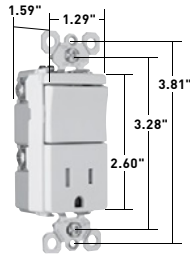

All devices listed on this page conform to NEMA WD-1 and WD-6.

SWITCHES

TradeMaster® Tamper-Resistant Decorator Combination Switches 15A, 120/125VAC

TM818TRWCC

TM838TRLACC

TM83USBWCC6

NTL873WCC6

CATALOG NUMBER	RATING		COLOR	NEMA CONFIG. NO.	3rd PARTY COMPLIANCE		
	A.	VAC			UL20	UL498	cULus
TAMPER-RESISTANT SINGLE POLE SWITCH & SINGLE RECEPTACLE							
TM818TRICC	15	120/125	Ivory	5-15R	•	•	•
TM818TRWCC	15	120/125	White	5-15R	•	•	•
TM818TRCC	15	120/125	Brown	5-15R	•	•	•
TM818TRBKCC	15	120/125	Black	5-15R	•	•	•
TM818TRLACC	15	120/125	Light Almond	5-15R	•	•	•
TAMPER-RESISTANT SINGLE POLE SWITCH & SINGLE RECEPTACLE WITH PILOT LIGHT							
TM818TRPLICC	15	120/125	Ivory	5-15R	•	•	•
TM818TRPLWCC	15	120/125	White	5-15R	•	•	•
TM818TRPLBKCC	15	120/125	Black	5-15R	•	•	•
TM818TRPLLACC	15	120/125	Light Almond	5-15R	•	•	•
TAMPER-RESISTANT THREE-WAY SWITCH & SINGLE RECEPTACLE							
TM838TRICC	15	120/125	Ivory	5-15R	•	•	•
TM838TRWCC	15	120/125	White	5-15R	•	•	•
TM838TRCC	15	120/125	Brown	5-15R	•	•	•
TM838TRBKCC	15	120/125	Black	5-15R	•	•	•
TM838TRLACC	15	120/125	Light Almond	5-15R	•	•	•
TAMPER-RESISTANT TWO SINGLE POLE SWITCHES & SINGLE RECEPTACLE							
TM8118TRICC	15	120/125	Ivory	5-15R	•	•	•
TM8118TRWCC	15	120/125	White	5-15R	•	•	•
TM8118TRCC	15	120/125	Brown	5-15R	•	•	•
TM8118TRBKCC	15	120/125	Black	5-15R	•	•	•
TM8118TRLACC	15	120/125	Light Almond	5-15R	•	•	•