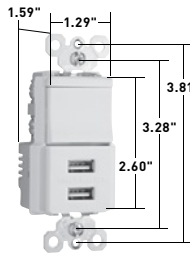

SWITCHES

TradeMaster® Tamper-Resistant Decorator Combination Switches 15A, 120/125VAC

TM818TRWCC

TM838TRLACC

TM83USBWCC6

NTL873WCC6

CATALOG NUMBER	RATING		COLOR	NEMA CONFIG. NO.	3rd PARTY COMPLIANCE		
	A.	VAC			UL20	UL498	cULus
TAMPER-RESISTANT SINGLE POLE SWITCH & SINGLE RECEPTACLE							
TM818TRICC	15	120/125	Ivory	5-15R	•	•	•
TM818TRWCC	15	120/125	White	5-15R	•	•	•
TM818TRCC	15	120/125	Brown	5-15R	•	•	•
TM818TRBKCC	15	120/125	Black	5-15R	•	•	•
TM818TRLACC	15	120/125	Light Almond	5-15R	•	•	•
TAMPER-RESISTANT SINGLE POLE SWITCH & SINGLE RECEPTACLE WITH PILOT LIGHT							
TM818TRPLICC	15	120/125	Ivory	5-15R	•	•	•
TM818TRPLWCC	15	120/125	White	5-15R	•	•	•
TM818TRPLBKCC	15	120/125	Black	5-15R	•	•	•
TM818TRPLLACC	15	120/125	Light Almond	5-15R	•	•	•
TAMPER-RESISTANT THREE-WAY SWITCH & SINGLE RECEPTACLE							
TM838TRICC	15	120/125	Ivory	5-15R	•	•	•
TM838TRWCC	15	120/125	White	5-15R	•	•	•
TM838TRCC	15	120/125	Brown	5-15R	•	•	•
TM838TRBKCC	15	120/125	Black	5-15R	•	•	•
TM838TRLACC	15	120/125	Light Almond	5-15R	•	•	•
TAMPER-RESISTANT TWO SINGLE POLE SWITCHES & SINGLE RECEPTACLE							
TM8118TRICC	15	120/125	Ivory	5-15R	•	•	•
TM8118TRWCC	15	120/125	White	5-15R	•	•	•
TM8118TRCC	15	120/125	Brown	5-15R	•	•	•
TM8118TRBKCC	15	120/125	Black	5-15R	•	•	•
TM8118TRLACC	15	120/125	Light Almond	5-15R	•	•	•

CATALOG NUMBER	RATING		COLOR	NEMA CONFIG. NO.	3rd PARTY COMPLIANCE
	A.	VAC			cULus
TWO USB CHARGERS WITH SINGLE POLE/3-WAY SWITCH					
TM83USBICC6	15	120	Ivory	5-15R	•
TM83USBWCC6	15	120	White	5-15R	•
TM83USBLACC6	15	120	Light Almond	5-15R	•
TM83USBBKCC6	15	120	Black	5-15R	•
TM83USBNICC6	15	120	Nickel	5-15R	•
NIGHT LIGHT WITH SINGLE POLE/3-WAY SWITCH WITH ADJUSTABLE LIGHT LEVELS					
NTL873ICC6	15	120/125	Ivory	5-15R	•
NTL873WCC6	15	120/125	White	5-15R	•
NTL873LACC6	15	120/125	Light Almond	5-15R	•
NTL873BKCC6	15	120/125	Black	5-15R	•
NTL873NICC6	15	120/125	Nickel	5-15R	•