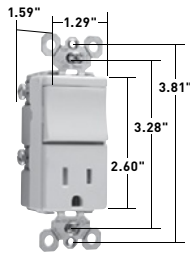

SWITCHES

TradeMaster® Tamper-Resistant Decorator Combination Switches 15A, 120/125VAC

TM818TRWCC

TM838TRLACC

TM83USBWCC6

NTL873WCC6

CATALOG NUMBER	RATING		COLOR	NEMA CONFIG. NO.	3rd PARTY COMPLIANCE		
	A.	VAC			UL20	UL498	cULus
TAMPER-RESISTANT SINGLE POLE SWITCH & SINGLE RECEPTACLE							
TM818TRICC	15	120/125	Ivory	5-15R	•	•	•
TM818TRWCC	15	120/125	White	5-15R	•	•	•
TM818TRCC	15	120/125	Brown	5-15R	•	•	•
TM818TRBKCC	15	120/125	Black	5-15R	•	•	•
TM818TRLACC	15	120/125	Light Almond	5-15R	•	•	•
TAMPER-RESISTANT SINGLE POLE SWITCH & SINGLE RECEPTACLE WITH PILOT LIGHT							
TM818TRPLICC	15	120/125	Ivory	5-15R	•	•	•
TM818TRPLWCC	15	120/125	White	5-15R	•	•	•
TM818TRPLBKCC	15	120/125	Black	5-15R	•	•	•
TM818TRPLLACC	15	120/125	Light Almond	5-15R	•	•	•
TAMPER-RESISTANT THREE-WAY SWITCH & SINGLE RECEPTACLE							
TM838TRICC	15	120/125	Ivory	5-15R	•	•	•
TM838TRWCC	15	120/125	White	5-15R	•	•	•
TM838TRCC	15	120/125	Brown	5-15R	•	•	•
TM838TRBKCC	15	120/125	Black	5-15R	•	•	•
TM838TRLACC	15	120/125	Light Almond	5-15R	•	•	•
TAMPER-RESISTANT TWO SINGLE POLE SWITCHES & SINGLE RECEPTACLE							
TM8118TRICC	15	120/125	Ivory	5-15R	•	•	•
TM8118TRWCC	15	120/125	White	5-15R	•	•	•
TM8118TRCC	15	120/125	Brown	5-15R	•	•	•
TM8118TRBKCC	15	120/125	Black	5-15R	•	•	•
TM8118TRLACC	15	120/125	Light Almond	5-15R	•	•	•

CATALOG NUMBER	RATING		COLOR	NEMA CONFIG. NO.	3rd PARTY COMPLIANCE
	A.	VAC			cULus
TWO USB CHARGERS WITH SINGLE POLE/3-WAY SWITCH					
TM83USBICC6	15	120	Ivory	5-15R	•
TM83USBWCC6	15	120	White	5-15R	•
TM83USBLACC6	15	120	Light Almond	5-15R	•
TM83USBBKCC6	15	120	Black	5-15R	•
TM83USBNICC6	15	120	Nickel	5-15R	•
NIGHT LIGHT WITH SINGLE POLE/3-WAY SWITCH WITH ADJUSTABLE LIGHT LEVELS					
NTL873ICC6	15	120/125	Ivory	5-15R	•
NTL873WCC6	15	120/125	White	5-15R	•
NTL873LACC6	15	120/125	Light Almond	5-15R	•
NTL873BKCC6	15	120/125	Black	5-15R	•
NTL873NICC6	15	120/125	Nickel	5-15R	•