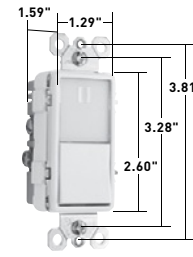

SWITCHES

TradeMaster® Tamper-Resistant Decorator Combination Switches 15A, 120/125VAC

TM818TRWCC

TM838TRLACC

TM83USBWCC6

NTL873WCC6

CATALOG NUMBER	RATING		COLOR	NEMA CONFIG. NO.	3rd PARTY COMPLIANCE		
	A.	VAC			UL20	UL498	cULus
TAMPER-RESISTANT SINGLE POLE SWITCH & SINGLE RECEPTACLE							
TM818TRICC	15	120/125	Ivory	5-15R	•	•	•
TM818TRWCC	15	120/125	White	5-15R	•	•	•
TM818TRCC	15	120/125	Brown	5-15R	•	•	•
TM818TRBKCC	15	120/125	Black	5-15R	•	•	•
TM818TRLACC	15	120/125	Light Almond	5-15R	•	•	•
TAMPER-RESISTANT SINGLE POLE SWITCH & SINGLE RECEPTACLE WITH PILOT LIGHT							
TM818TRPLICC	15	120/125	Ivory	5-15R	•	•	•
TM818TRPLWCC	15	120/125	White	5-15R	•	•	•
TM818TRPLBKCC	15	120/125	Black	5-15R	•	•	•
TM818TRPLLACC	15	120/125	Light Almond	5-15R	•	•	•
TAMPER-RESISTANT THREE-WAY SWITCH & SINGLE RECEPTACLE							
TM838TRICC	15	120/125	Ivory	5-15R	•	•	•
TM838TRWCC	15	120/125	White	5-15R	•	•	•
TM838TRCC	15	120/125	Brown	5-15R	•	•	•
TM838TRBKCC	15	120/125	Black	5-15R	•	•	•
TM838TRLACC	15	120/125	Light Almond	5-15R	•	•	•
TAMPER-RESISTANT TWO SINGLE POLE SWITCHES & SINGLE RECEPTACLE							
TM8118TRICC	15	120/125	Ivory	5-15R	•	•	•
TM8118TRWCC	15	120/125	White	5-15R	•	•	•
TM8118TRCC	15	120/125	Brown	5-15R	•	•	•
TM8118TRBKCC	15	120/125	Black	5-15R	•	•	•
TM8118TRLACC	15	120/125	Light Almond	5-15R	•	•	•

CATALOG NUMBER	RATING		COLOR	NEMA CONFIG. NO.	3rd PARTY COMPLIANCE
	A.	VAC			cULus
TWO USB CHARGERS WITH SINGLE POLE/3-WAY SWITCH					
TM83USBICC6	15	120	Ivory	5-15R	•
TM83USBWCC6	15	120	White	5-15R	•
TM83USBLACC6	15	120	Light Almond	5-15R	•
TM83USBBKCC6	15	120	Black	5-15R	•
TM83USBNICC6	15	120	Nickel	5-15R	•
NIGHT LIGHT WITH SINGLE POLE/3-WAY SWITCH WITH ADJUSTABLE LIGHT LEVELS					
NTL873ICC6	15	120/125	Ivory	5-15R	•
NTL873WCC6	15	120/125	White	5-15R	•
NTL873LACC6	15	120/125	Light Almond	5-15R	•
NTL873BKCC6	15	120/125	Black	5-15R	•
NTL873NICC6	15	120/125	Nickel	5-15R	•