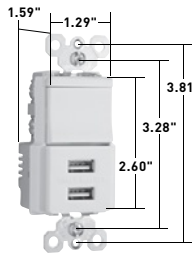

All devices listed on this page conform to NEMA WD-1 and WD-6.

SWITCHES

TradeMaster® Tamper-Resistant Decorator Combination Switches 15A, 120/125VAC

TM818TRWCC

TM838TRLACC

TM83USBWCC6

NTL873WCC6

CATALOG NUMBER	RATING		COLOR	NEMA CONFIG. NO.	3rd PARTY COMPLIANCE		
	A.	VAC			UL20	UL498	cULus
TAMPER-RESISTANT SINGLE POLE SWITCH & SINGLE RECEPTACLE							
TM818TRICC	15	120/125	Ivory	5-15R	•	•	•
TM818TRWCC	15	120/125	White	5-15R	•	•	•
TM818TRCC	15	120/125	Brown	5-15R	•	•	•
TM818TRBKCC	15	120/125	Black	5-15R	•	•	•
TM818TRLACC	15	120/125	Light Almond	5-15R	•	•	•
TAMPER-RESISTANT SINGLE POLE SWITCH & SINGLE RECEPTACLE WITH PILOT LIGHT							
TM818TRPLICC	15	120/125	Ivory	5-15R	•	•	•
TM818TRPLWCC	15	120/125	White	5-15R	•	•	•
TM818TRPLBKCC	15	120/125	Black	5-15R	•	•	•
TM818TRPLLACC	15	120/125	Light Almond	5-15R	•	•	•
TAMPER-RESISTANT THREE-WAY SWITCH & SINGLE RECEPTACLE							
TM838TRICC	15	120/125	Ivory	5-15R	•	•	•
TM838TRWCC	15	120/125	White	5-15R	•	•	•
TM838TRCC	15	120/125	Brown	5-15R	•	•	•
TM838TRBKCC	15	120/125	Black	5-15R	•	•	•
TM838TRLACC	15	120/125	Light Almond	5-15R	•	•	•
TAMPER-RESISTANT TWO SINGLE POLE SWITCHES & SINGLE RECEPTACLE							
TM8118TRICC	15	120/125	Ivory	5-15R	•	•	•
TM8118TRWCC	15	120/125	White	5-15R	•	•	•
TM8118TRCC	15	120/125	Brown	5-15R	•	•	•
TM8118TRBKCC	15	120/125	Black	5-15R	•	•	•
TM8118TRLACC	15	120/125	Light Almond	5-15R	•	•	•