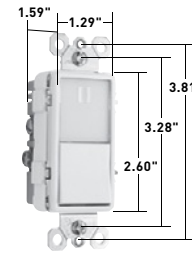

SWITCHES

TradeMaster® Tamper-Resistant Decorator Combination Switches 15A, 120/125VAC

TM818TRWCC

TM838TRLACC

TM83USBWCC6

NTL873WCC6

CATALOG NUMBER	RATING		COLOR	NEMA CONFIG. NO.	3rd PARTY COMPLIANCE		
	A.	VAC			UL20	UL498	cULus
TAMPER-RESISTANT SINGLE POLE SWITCH & SINGLE RECEPTACLE							
TM818TRICC	15	120/125	Ivory	5-15R	•	•	•
TM818TRWCC	15	120/125	White	5-15R	•	•	•
TM818TRCC	15	120/125	Brown	5-15R	•	•	•
TM818TRBKCC	15	120/125	Black	5-15R	•	•	•
TM818TRLACC	15	120/125	Light Almond	5-15R	•	•	•
TAMPER-RESISTANT SINGLE POLE SWITCH & SINGLE RECEPTACLE WITH PILOT LIGHT							
TM818TRPLICC	15	120/125	Ivory	5-15R	•	•	•
TM818TRPLWCC	15	120/125	White	5-15R	•	•	•
TM818TRPLBKCC	15	120/125	Black	5-15R	•	•	•
TM818TRPLLACC	15	120/125	Light Almond	5-15R	•	•	•
TAMPER-RESISTANT THREE-WAY SWITCH & SINGLE RECEPTACLE							
TM838TRICC	15	120/125	Ivory	5-15R	•	•	•
TM838TRWCC	15	120/125	White	5-15R	•	•	•
TM838TRCC	15	120/125	Brown	5-15R	•	•	•
TM838TRBKCC	15	120/125	Black	5-15R	•	•	•
TM838TRLACC	15	120/125	Light Almond	5-15R	•	•	•
TAMPER-RESISTANT TWO SINGLE POLE SWITCHES & SINGLE RECEPTACLE							
TM8118TRICC	15	120/125	Ivory	5-15R	•	•	•
TM8118TRWCC	15	120/125	White	5-15R	•	•	•
TM8118TRCC	15	120/125	Brown	5-15R	•	•	•
TM8118TRBKCC	15	120/125	Black	5-15R	•	•	•
TM8118TRLACC	15	120/125	Light Almond	5-15R	•	•	•

CATALOG NUMBER	RATING		COLOR	NEMA CONFIG. NO.	3rd PARTY COMPLIANCE
	A.	VAC			cULus
TWO USB CHARGERS WITH SINGLE POLE/3-WAY SWITCH					
TM83USBICC6	15	120	Ivory	5-15R	•
TM83USBWCC6	15	120	White	5-15R	•
TM83USBLACC6	15	120	Light Almond	5-15R	•
TM83USBBKCC6	15	120	Black	5-15R	•
TM83USBNICC6	15	120	Nickel	5-15R	•
NIGHT LIGHT WITH SINGLE POLE/3-WAY SWITCH WITH ADJUSTABLE LIGHT LEVELS					
NTL873ICC6	15	120/125	Ivory	5-15R	•
NTL873WCC6	15	120/125	White	5-15R	•
NTL873LACC6	15	120/125	Light Almond	5-15R	•
NTL873BKCC6	15	120/125	Black	5-15R	•
NTL873NICC6	15	120/125	Nickel	5-15R	•