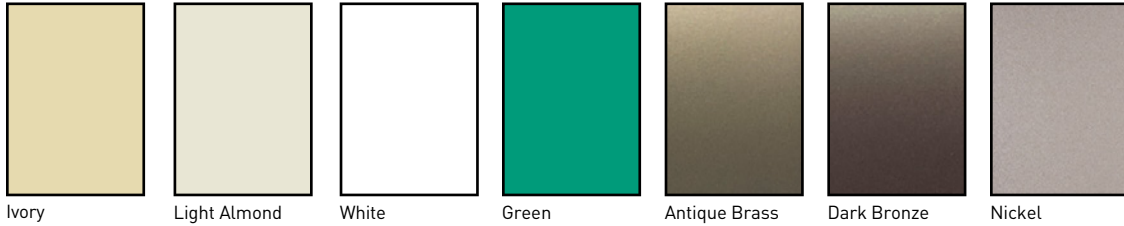

DEVICES & WALL PLATES

Color Selection Chart

Devices & Plastic Wall Plate Colors