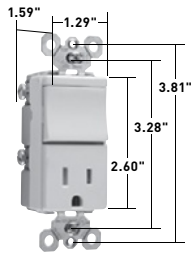

SWITCHES

TradeMaster® Tamper-Resistant Decorator Combination Switches 15A, 120/125VAC

TM818TRWCC

TM838TRLACC

TM83USBWCC6

NTL873WCC6

CATALOG NUMBER	RATING		COLOR	NEMA CONFIG. NO.	3rd PARTY COMPLIANCE		
	A.	VAC			UL20	UL498	cULus
TAMPER-RESISTANT SINGLE POLE SWITCH & SINGLE RECEPTACLE							
TM818TRICC	15	120/125	Ivory	5-15R	•	•	•
TM818TRWCC	15	120/125	White	5-15R	•	•	•
TM818TRCC	15	120/125	Brown	5-15R	•	•	•
TM818TRBKCC	15	120/125	Black	5-15R	•	•	•
TM818TRLACC	15	120/125	Light Almond	5-15R	•	•	•
TAMPER-RESISTANT SINGLE POLE SWITCH & SINGLE RECEPTACLE WITH PILOT LIGHT							
TM818TRPLICC	15	120/125	Ivory	5-15R	•	•	•
TM818TRPLWCC	15	120/125	White	5-15R	•	•	•
TM818TRPLBKCC	15	120/125	Black	5-15R	•	•	•
TM818TRPLLACC	15	120/125	Light Almond	5-15R	•	•	•
TAMPER-RESISTANT THREE-WAY SWITCH & SINGLE RECEPTACLE							
TM838TRICC	15	120/125	Ivory	5-15R	•	•	•
TM838TRWCC	15	120/125	White	5-15R	•	•	•
TM838TRCC	15	120/125	Brown	5-15R	•	•	•
TM838TRBKCC	15	120/125	Black	5-15R	•	•	•
TM838TRLACC	15	120/125	Light Almond	5-15R	•	•	•
TAMPER-RESISTANT TWO SINGLE POLE SWITCHES & SINGLE RECEPTACLE							
TM8118TRICC	15	120/125	Ivory	5-15R	•	•	•
TM8118TRWCC	15	120/125	White	5-15R	•	•	•
TM8118TRCC	15	120/125	Brown	5-15R	•	•	•
TM8118TRBKCC	15	120/125	Black	5-15R	•	•	•
TM8118TRLACC	15	120/125	Light Almond	5-15R	•	•	•

CATALOG NUMBER	RATING		COLOR	NEMA CONFIG. NO.	3rd PARTY COMPLIANCE
	A.	VAC			cULus
TWO USB CHARGERS WITH SINGLE POLE/3-WAY SWITCH					
TM83USBICC6	15	120	Ivory	5-15R	•
TM83USBWCC6	15	120	White	5-15R	•
TM83USBLACC6	15	120	Light Almond	5-15R	•
TM83USBBKCC6	15	120	Black	5-15R	•
TM83USBNICC6	15	120	Nickel	5-15R	•
NIGHT LIGHT WITH SINGLE POLE/3-WAY SWITCH WITH ADJUSTABLE LIGHT LEVELS					
NTL873ICC6	15	120/125	Ivory	5-15R	•
NTL873WCC6	15	120/125	White	5-15R	•
NTL873LACC6	15	120/125	Light Almond	5-15R	•
NTL873BKCC6	15	120/125	Black	5-15R	•
NTL873NICC6	15	120/125	Nickel	5-15R	•