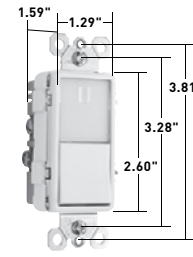

All devices listed on this page conform to NEMA WD-1 and WD-6.

SWITCHES

TradeMaster® Tamper-Resistant Decorator Combination Switches 15A, 120/125VAC

TM818TRWCC

TM838TRLACC

TM83USBWCC6

NTL873WCC6

CATALOG NUMBER	RATING		COLOR	NEMA CONFIG. NO.	3rd PARTY COMPLIANCE		
	A.	VAC			UL20	UL498	cULus
TAMPER-RESISTANT SINGLE POLE SWITCH & SINGLE RECEPTACLE							
TM818TRICC	15	120/125	Ivory	5-15R	•	•	•
TM818TRWCC	15	120/125	White	5-15R	•	•	•
TM818TRCC	15	120/125	Brown	5-15R	•	•	•
TM818TRBKCC	15	120/125	Black	5-15R	•	•	•
TM818TRLACC	15	120/125	Light Almond	5-15R	•	•	•
TAMPER-RESISTANT SINGLE POLE SWITCH & SINGLE RECEPTACLE WITH PILOT LIGHT							
TM818TRPLICC	15	120/125	Ivory	5-15R	•	•	•
TM818TRPLWCC	15	120/125	White	5-15R	•	•	•
TM818TRPLBKCC	15	120/125	Black	5-15R	•	•	•
TM818TRPLLACC	15	120/125	Light Almond	5-15R	•	•	•
TAMPER-RESISTANT THREE-WAY SWITCH & SINGLE RECEPTACLE							
TM838TRICC	15	120/125	Ivory	5-15R	•	•	•
TM838TRWCC	15	120/125	White	5-15R	•	•	•
TM838TRCC	15	120/125	Brown	5-15R	•	•	•
TM838TRBKCC	15	120/125	Black	5-15R	•	•	•
TM838TRLACC	15	120/125	Light Almond	5-15R	•	•	•
TAMPER-RESISTANT TWO SINGLE POLE SWITCHES & SINGLE RECEPTACLE							
TM8118TRICC	15	120/125	Ivory	5-15R	•	•	•
TM8118TRWCC	15	120/125	White	5-15R	•	•	•
TM8118TRCC	15	120/125	Brown	5-15R	•	•	•
TM8118TRBKCC	15	120/125	Black	5-15R	•	•	•
TM8118TRLACC	15	120/125	Light Almond	5-15R	•	•	•