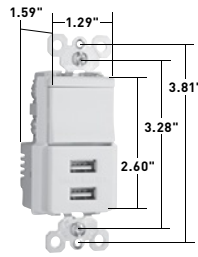

All devices listed on this page conform to NEMA WD-1 and WD-6.

SWITCHES

TradeMaster® Tamper-Resistant Decorator Combination Switches 15A, 120/125VAC

TM818TRWCC

TM838TRLACC

TM83USBWCC6

NTL873WCC6

CATALOG NUMBER	RATING		COLOR	NEMA CONFIG. NO.	3rd PARTY COMPLIANCE		
	A.	VAC			UL20	UL498	cULus
TAMPER-RESISTANT SINGLE POLE SWITCH & SINGLE RECEPTACLE							
TM818TRICC	15	120/125	Ivory	5-15R	•	•	•
TM818TRWCC	15	120/125	White	5-15R	•	•	•
TM818TRCC	15	120/125	Brown	5-15R	•	•	•
TM818TRBKCC	15	120/125	Black	5-15R	•	•	•
TM818TRLACC	15	120/125	Light Almond	5-15R	•	•	•
TAMPER-RESISTANT SINGLE POLE SWITCH & SINGLE RECEPTACLE WITH PILOT LIGHT							
TM818TRPLICC	15	120/125	Ivory	5-15R	•	•	•
TM818TRPLWCC	15	120/125	White	5-15R	•	•	•
TM818TRPLBKCC	15	120/125	Black	5-15R	•	•	•
TM818TRPLLACC	15	120/125	Light Almond	5-15R	•	•	•
TAMPER-RESISTANT THREE-WAY SWITCH & SINGLE RECEPTACLE							
TM838TRICC	15	120/125	Ivory	5-15R	•	•	•
TM838TRWCC	15	120/125	White	5-15R	•	•	•
TM838TRCC	15	120/125	Brown	5-15R	•	•	•
TM838TRBKCC	15	120/125	Black	5-15R	•	•	•
TM838TRLACC	15	120/125	Light Almond	5-15R	•	•	•
TAMPER-RESISTANT TWO SINGLE POLE SWITCHES & SINGLE RECEPTACLE							
TM8118TRICC	15	120/125	Ivory	5-15R	•	•	•
TM8118TRWCC	15	120/125	White	5-15R	•	•	•
TM8118TRCC	15	120/125	Brown	5-15R	•	•	•
TM8118TRBKCC	15	120/125	Black	5-15R	•	•	•
TM8118TRLACC	15	120/125	Light Almond	5-15R	•	•	•