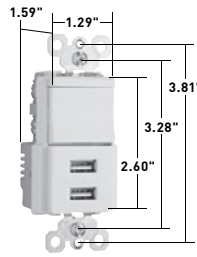

SWITCHES

TradeMaster® Tamper-Resistant Decorator Combination Switches 15A, 120/125VAC

TM818TRWCC

TM838TRLACC

TM83USBWCC6

NTL873WCC6

CATALOG NUMBER	RATING		COLOR	NEMA CONFIG. NO.	3rd PARTY COMPLIANCE		
	A.	VAC			UL20	UL498	cULus
TAMPER-RESISTANT SINGLE POLE SWITCH & SINGLE RECEPTACLE							
TM818TRICC	15	120/125	Ivory	5-15R	•	•	•
TM818TRWCC	15	120/125	White	5-15R	•	•	•
TM818TRCC	15	120/125	Brown	5-15R	•	•	•
TM818TRBKCC	15	120/125	Black	5-15R	•	•	•
TM818TRLACC	15	120/125	Light Almond	5-15R	•	•	•
TAMPER-RESISTANT SINGLE POLE SWITCH & SINGLE RECEPTACLE WITH PILOT LIGHT							
TM818TRPLICC	15	120/125	Ivory	5-15R	•	•	•
TM818TRPLWCC	15	120/125	White	5-15R	•	•	•
TM818TRPLBKCC	15	120/125	Black	5-15R	•	•	•
TM818TRPLLACC	15	120/125	Light Almond	5-15R	•	•	•
TAMPER-RESISTANT THREE-WAY SWITCH & SINGLE RECEPTACLE							
TM838TRICC	15	120/125	Ivory	5-15R	•	•	•
TM838TRWCC	15	120/125	White	5-15R	•	•	•
TM838TRCC	15	120/125	Brown	5-15R	•	•	•
TM838TRBKCC	15	120/125	Black	5-15R	•	•	•
TM838TRLACC	15	120/125	Light Almond	5-15R	•	•	•
TAMPER-RESISTANT TWO SINGLE POLE SWITCHES & SINGLE RECEPTACLE							
TM8118TRICC	15	120/125	Ivory	5-15R	•	•	•
TM8118TRWCC	15	120/125	White	5-15R	•	•	•
TM8118TRCC	15	120/125	Brown	5-15R	•	•	•
TM8118TRBKCC	15	120/125	Black	5-15R	•	•	•
TM8118TRLACC	15	120/125	Light Almond	5-15R	•	•	•

CATALOG NUMBER	RATING		COLOR	NEMA CONFIG. NO.	3rd PARTY COMPLIANCE
	A.	VAC			cULus
TWO USB CHARGERS WITH SINGLE POLE/3-WAY SWITCH					
TM83USBICC6	15	120	Ivory	5-15R	•
TM83USBWCC6	15	120	White	5-15R	•
TM83USBLACC6	15	120	Light Almond	5-15R	•
TM83USBBKCC6	15	120	Black	5-15R	•
TM83USBNICC6	15	120	Nickel	5-15R	•
NIGHT LIGHT WITH SINGLE POLE/3-WAY SWITCH WITH ADJUSTABLE LIGHT LEVELS					
NTL873ICC6	15	120/125	Ivory	5-15R	•
NTL873WCC6	15	120/125	White	5-15R	•
NTL873LACC6	15	120/125	Light Almond	5-15R	•
NTL873BKCC6	15	120/125	Black	5-15R	•
NTL873NICC6	15	120/125	Nickel	5-15R	•