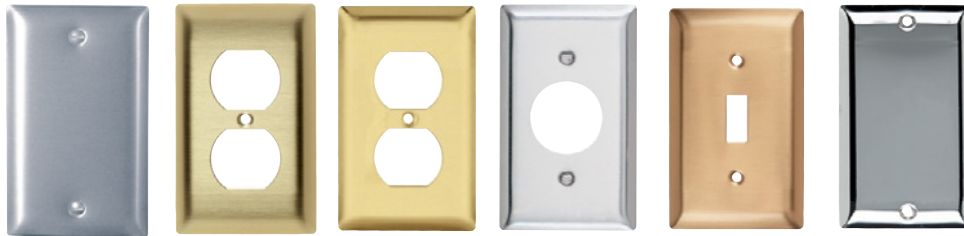

CATALOG NUMBER	RATING		COLOR	NEMA CONFIG. NO.	3rd PARTY COMPLIANCE
	A.	VAC			cULus
TWO USB CHARGERS WITH SINGLE POLE/3-WAY SWITCH					
TM83USBICC6	15	120	Ivory	5-15R	•
TM83USBWCC6	15	120	White	5-15R	•
TM83USBLACC6	15	120	Light Almond	5-15R	•
TM83USBBKCC6	15	120	Black	5-15R	•
TM83USBNICC6	15	120	Nickel	5-15R	•
NIGHT LIGHT WITH SINGLE POLE/3-WAY SWITCH WITH ADJUSTABLE LIGHT LEVELS					
NTL873ICC6	15	120/125	Ivory	5-15R	•
NTL873WCC6	15	120/125	White	5-15R	•
NTL873LACC6	15	120/125	Light Almond	5-15R	•
NTL873BKCC6	15	120/125	Black	5-15R	•
NTL873NICC6	15	120/125	Nickel	5-15R	•

TM83USB Features

- 2.1A Total Charging Capacity
- 5V DC

DEVICES & WALL PLATES

Color Selection Chart

Devices & Plastic Wall Plate Colors

Ivory Light Almond White Green Antique Brass Dark Bronze Nickel

Black Blue Brown Gray Orange Red

See specific device and wall plate catalog charts for particular color availabilities.

Metal Wall Plates

Metal Finish

Aluminum Brass (Brushed) Polished Brass Stainless Steel Brushed Bronze Chrome

Custom Metal Wall Plates Paint Finish Colors