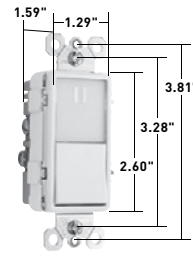

All devices listed on this page conform to NEMA WD-1 and WD-6.

SWITCHES

TradeMaster® Tamper-Resistant Decorator Combination Switches 15A, 120/125VAC

TM818TRWCC

TM838TRLACC

TM83USBWCC6

NTL873WCC6

CATALOG NUMBER	RATING		COLOR	NEMA CONFIG. NO.	3rd PARTY COMPLIANCE		
	A.	VAC			UL20	UL498	cULus
TAMPER-RESISTANT SINGLE POLE SWITCH & SINGLE RECEPTACLE							
TM818TRICC	15	120/125	Ivory	5-15R	•	•	•
TM818TRWCC	15	120/125	White	5-15R	•	•	•
TM818TRCC	15	120/125	Brown	5-15R	•	•	•
TM818TRBKCC	15	120/125	Black	5-15R	•	•	•
TM818TRLACC	15	120/125	Light Almond	5-15R	•	•	•
TAMPER-RESISTANT SINGLE POLE SWITCH & SINGLE RECEPTACLE WITH PILOT LIGHT							
TM818TRPLICC	15	120/125	Ivory	5-15R	•	•	•
TM818TRPLWCC	15	120/125	White	5-15R	•	•	•
TM818TRPLBKCC	15	120/125	Black	5-15R	•	•	•
TM818TRPLLACC	15	120/125	Light Almond	5-15R	•	•	•
TAMPER-RESISTANT THREE-WAY SWITCH & SINGLE RECEPTACLE							
TM838TRICC	15	120/125	Ivory	5-15R	•	•	•
TM838TRWCC	15	120/125	White	5-15R	•	•	•
TM838TRCC	15	120/125	Brown	5-15R	•	•	•
TM838TRBKCC	15	120/125	Black	5-15R	•	•	•
TM838TRLACC	15	120/125	Light Almond	5-15R	•	•	•
TAMPER-RESISTANT TWO SINGLE POLE SWITCHES & SINGLE RECEPTACLE							
TM8118TRICC	15	120/125	Ivory	5-15R	•	•	•
TM8118TRWCC	15	120/125	White	5-15R	•	•	•
TM8118TRCC	15	120/125	Brown	5-15R	•	•	•
TM8118TRBKCC	15	120/125	Black	5-15R	•	•	•
TM8118TRLACC	15	120/125	Light Almond	5-15R	•	•	•