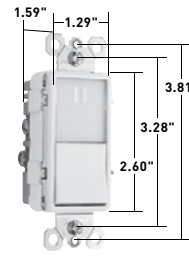

SWITCHES

TradeMaster® Tamper-Resistant Decorator Combination Switches 15A, 120/125VAC

TM818TRWCC

TM838TRLACC

TM83USBWCC6

NTL873WCC6

CATALOG NUMBER	RATING		COLOR	NEMA CONFIG. NO.	3rd PARTY COMPLIANCE		
	A.	VAC			UL20	UL498	cULus
TAMPER-RESISTANT SINGLE POLE SWITCH & SINGLE RECEPTACLE							
TM818TRICC	15	120/125	Ivory	5-15R	•	•	•
TM818TRWCC	15	120/125	White	5-15R	•	•	•
TM818TRCC	15	120/125	Brown	5-15R	•	•	•
TM818TRBKCC	15	120/125	Black	5-15R	•	•	•
TM818TRLACC	15	120/125	Light Almond	5-15R	•	•	•
TAMPER-RESISTANT SINGLE POLE SWITCH & SINGLE RECEPTACLE WITH PILOT LIGHT							
TM818TRPLICC	15	120/125	Ivory	5-15R	•	•	•
TM818TRPLWCC	15	120/125	White	5-15R	•	•	•
TM818TRPLBKCC	15	120/125	Black	5-15R	•	•	•
TM818TRPLLACC	15	120/125	Light Almond	5-15R	•	•	•
TAMPER-RESISTANT THREE-WAY SWITCH & SINGLE RECEPTACLE							
TM838TRICC	15	120/125	Ivory	5-15R	•	•	•
TM838TRWCC	15	120/125	White	5-15R	•	•	•
TM838TRCC	15	120/125	Brown	5-15R	•	•	•
TM838TRBKCC	15	120/125	Black	5-15R	•	•	•
TM838TRLACC	15	120/125	Light Almond	5-15R	•	•	•
TAMPER-RESISTANT TWO SINGLE POLE SWITCHES & SINGLE RECEPTACLE							
TM8118TRICC	15	120/125	Ivory	5-15R	•	•	•
TM8118TRWCC	15	120/125	White	5-15R	•	•	•
TM8118TRCC	15	120/125	Brown	5-15R	•	•	•
TM8118TRBKCC	15	120/125	Black	5-15R	•	•	•
TM8118TRLACC	15	120/125	Light Almond	5-15R	•	•	•

CATALOG NUMBER	RATING		COLOR	NEMA CONFIG. NO.	3rd PARTY COMPLIANCE
	A.	VAC			cULus
TWO USB CHARGERS WITH SINGLE POLE/3-WAY SWITCH					
TM83USBICC6	15	120	Ivory	5-15R	•
TM83USBWCC6	15	120	White	5-15R	•
TM83USBLACC6	15	120	Light Almond	5-15R	•
TM83USBBKCC6	15	120	Black	5-15R	•
TM83USBNICC6	15	120	Nickel	5-15R	•
NIGHT LIGHT WITH SINGLE POLE/3-WAY SWITCH WITH ADJUSTABLE LIGHT LEVELS					
NTL873ICC6	15	120/125	Ivory	5-15R	•
NTL873WCC6	15	120/125	White	5-15R	•
NTL873LACC6	15	120/125	Light Almond	5-15R	•
NTL873BKCC6	15	120/125	Black	5-15R	•
NTL873NICC6	15	120/125	Nickel	5-15R	•