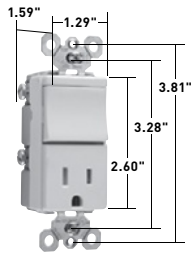

All devices listed on this page conform to NEMA WD-1 and WD-6.

SWITCHES

TradeMaster® Tamper-Resistant Decorator Combination Switches 15A, 120/125VAC

TM818TRWCC

TM838TRLACC

TM83USBWCC6

NTL873WCC6

CATALOG NUMBER	RATING		COLOR	NEMA CONFIG. NO.	3rd PARTY COMPLIANCE		
	A.	VAC			UL20	UL498	cULus
TAMPER-RESISTANT SINGLE POLE SWITCH & SINGLE RECEPTACLE							
TM818TRICC	15	120/125	Ivory	5-15R	•	•	•
TM818TRWCC	15	120/125	White	5-15R	•	•	•
TM818TRCC	15	120/125	Brown	5-15R	•	•	•
TM818TRBKCC	15	120/125	Black	5-15R	•	•	•
TM818TRLACC	15	120/125	Light Almond	5-15R	•	•	•
TAMPER-RESISTANT SINGLE POLE SWITCH & SINGLE RECEPTACLE WITH PILOT LIGHT							
TM818TRPLICC	15	120/125	Ivory	5-15R	•	•	•
TM818TRPLWCC	15	120/125	White	5-15R	•	•	•
TM818TRPLBKCC	15	120/125	Black	5-15R	•	•	•
TM818TRPLLACC	15	120/125	Light Almond	5-15R	•	•	•
TAMPER-RESISTANT THREE-WAY SWITCH & SINGLE RECEPTACLE							
TM838TRICC	15	120/125	Ivory	5-15R	•	•	•
TM838TRWCC	15	120/125	White	5-15R	•	•	•
TM838TRCC	15	120/125	Brown	5-15R	•	•	•
TM838TRBKCC	15	120/125	Black	5-15R	•	•	•
TM838TRLACC	15	120/125	Light Almond	5-15R	•	•	•
TAMPER-RESISTANT TWO SINGLE POLE SWITCHES & SINGLE RECEPTACLE							
TM8118TRICC	15	120/125	Ivory	5-15R	•	•	•
TM8118TRWCC	15	120/125	White	5-15R	•	•	•
TM8118TRCC	15	120/125	Brown	5-15R	•	•	•
TM8118TRBKCC	15	120/125	Black	5-15R	•	•	•
TM8118TRLACC	15	120/125	Light Almond	5-15R	•	•	•