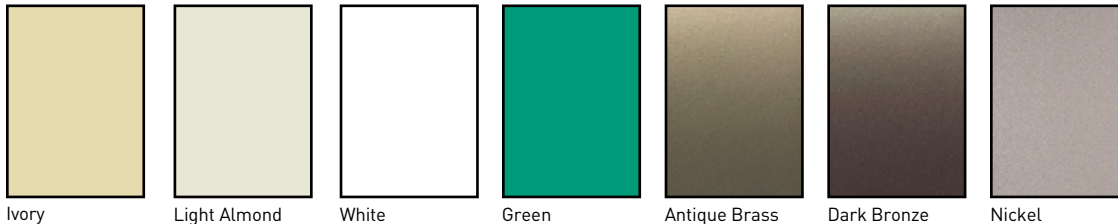

DEVICES & WALL PLATES

Color Selection Chart

Devices & Plastic Wall Plate Colors

Ivory   Light Almond   White   Green   Antique Brass   Dark Bronze   Nickel