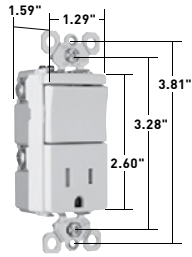

All devices listed on this page conform to NEMA WD-1 and WD-6.

SWITCHES

TradeMaster® Tamper-Resistant Decorator Combination Switches 15A, 120/125VAC

TM818TRWCC

TM838TRLACC

TM83USBWCC6

NTL873WCC6

CATALOG NUMBER	RATING		COLOR	NEMA CONFIG. NO.	3rd PARTY COMPLIANCE		
	A.	VAC			UL20	UL498	cULus
TAMPER-RESISTANT SINGLE POLE SWITCH & SINGLE RECEPTACLE							
TM818TRICC	15	120/125	Ivory	5-15R	•	•	•
TM818TRWCC	15	120/125	White	5-15R	•	•	•
TM818TRCC	15	120/125	Brown	5-15R	•	•	•
TM818TRBKCC	15	120/125	Black	5-15R	•	•	•
TM818TRLACC	15	120/125	Light Almond	5-15R	•	•	•
TAMPER-RESISTANT SINGLE POLE SWITCH & SINGLE RECEPTACLE WITH PILOT LIGHT							
TM818TRPLICC	15	120/125	Ivory	5-15R	•	•	•
TM818TRPLWCC	15	120/125	White	5-15R	•	•	•
TM818TRPLBKCC	15	120/125	Black	5-15R	•	•	•
TM818TRPLLACC	15	120/125	Light Almond	5-15R	•	•	•
TAMPER-RESISTANT THREE-WAY SWITCH & SINGLE RECEPTACLE							
TM838TRICC	15	120/125	Ivory	5-15R	•	•	•
TM838TRWCC	15	120/125	White	5-15R	•	•	•
TM838TRCC	15	120/125	Brown	5-15R	•	•	•
TM838TRBKCC	15	120/125	Black	5-15R	•	•	•
TM838TRLACC	15	120/125	Light Almond	5-15R	•	•	•
TAMPER-RESISTANT TWO SINGLE POLE SWITCHES & SINGLE RECEPTACLE							
TM8118TRICC	15	120/125	Ivory	5-15R	•	•	•
TM8118TRWCC	15	120/125	White	5-15R	•	•	•
TM8118TRCC	15	120/125	Brown	5-15R	•	•	•
TM8118TRBKCC	15	120/125	Black	5-15R	•	•	•
TM8118TRLACC	15	120/125	Light Almond	5-15R	•	•	•