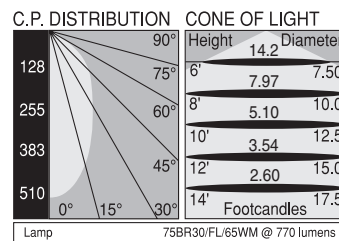

6" IBXHW TRIMS

BAFFLE

TB60
TBW60

Stepped black (TB60)
or white (TBW60)
baffle. Metal flange.

TB61
TBW61

Black (TB61) or white
(TBW61) stepped
baffle. Metal flange.

TB62
TBW62

Stepped black (TB62)
or white (TBW62)
baffle. Metal flange.

OPEN

T06

White cone with
metal flange.