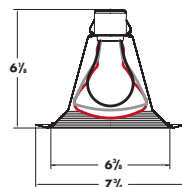

TB60
TBW60

Stepped black (TB60)
or white (TBW60)
baffle. Metal flange.