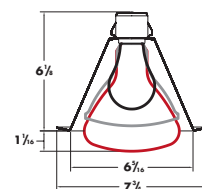

IC LAMP:
150W PAR38,
120W BR40,
100W A19