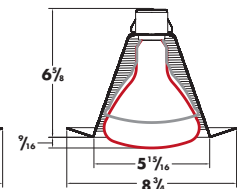

NON-IC LAMP:
150W PAR38,
120W BR40