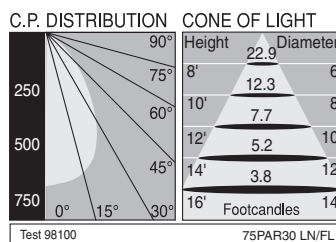

OPEN

T06*
White cone with metal flange.

IC LAMP:
75W PAR30,
65W BR30