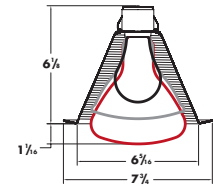

NON-IC LAMP:
150W PAR38,
120W BR40,
40W A19