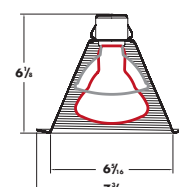

IC LAMP:
75W PAR30,
65W BR30