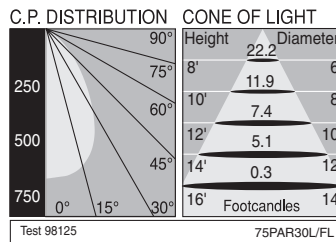

6" DBX/RMNICD TRIMS

BAFFLE

TB60*
TBW60*
Stepped black (TB60) or white (TBW60) baffle. Metal flange.

TB60