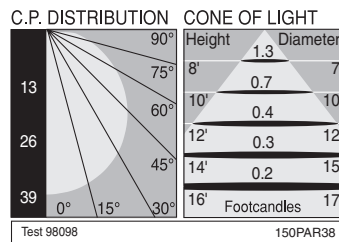

TB60

TB60
TBW60

Stepped black (TB60)
or white (TBW60)
baffle. Metal flange.