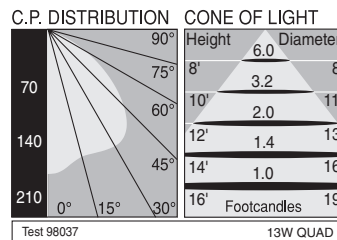

OPEN

T06
White cone with metal flange.

IC LAMP: One 13W Quad Tube or Triple Tube, One 18W Quad or Triple Tube, One 26W Quad or Triple Tube