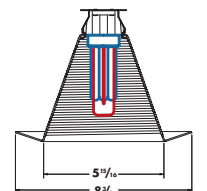

IC LAMP: One 13W Quad Tube or Triple Tube, One 18W Quad or Triple Tube, One 26W Quad or Triple Tube