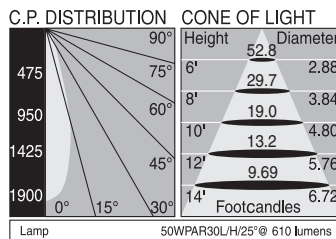

IC LAMP:
75W PAR30,
65W BR30