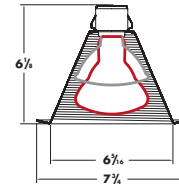

IC LAMP:
75W PAR30,
65W BR30