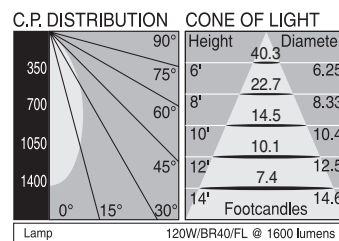

6" IBXHW TRIMS

BAFFLE

TB60
TBW60

Stepped black (TB60)
or white (TBW60)
baffle. Metal flange.

TB61
TBW61

Black (TB61) or white
(TBW61) stepped
baffle. Metal flange.

TB62
TBW62

Stepped black (TB62)
or white (TBW62)
baffle. Metal flange.

OPEN

T06

White cone with
metal flange.