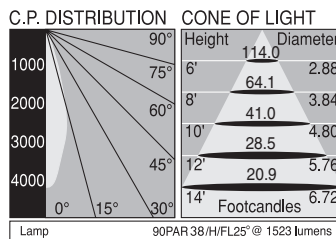

IC LAMP:
90W PAR38,
90W BR40