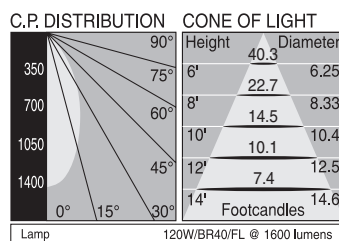

### OPEN

**IC LAMP:**  
150W PAR38,  
120W BR40,  
100W A19

**T06**

White cone with  
metal flange.