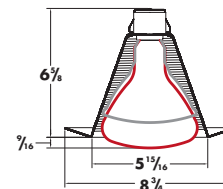

IC LAMP:
90W PAR38,
90W BR40