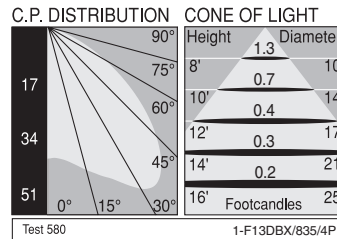

6" IBXICAT TRIMS

BAFFLE

TB60
TBW60
Stepped black (TB60) or white (TBW60) baffle. Metal flange.

IC LAMP: One 13W Quad Tube or Triple Tube, One 18W Quad or Triple Tube, One 26W Quad or Triple Tube

TB61
TBW61
(TB61) Splay black baffle or (TBW61) splay white baffle. Metal flange.

IC LAMP: One 13W Quad Tube or Triple Tube, One 18W Quad or Triple Tube, One 26W Quad or Triple Tube

TB62
TBW62
(TB62) High wattage black stepped baffle. (TBW62) High wattage white stepped baffle.

TB62

IC LAMP: One 13W Quad Tube or Triple Tube, One 18W Quad or Triple Tube, One 26W Quad or Triple Tube

OPEN

T06
White cone with metal flange.

IC LAMP: One 13W Quad Tube or Triple Tube, One 18W Quad or Triple Tube, One 26W Quad or Triple Tube