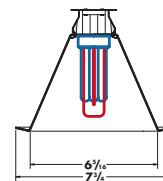

IC LAMP: One 13W Quad Tube or Triple Tube, One 18W Quad or Triple Tube, One 26W Quad or Triple Tube