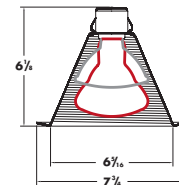

IC LAMP:
75W PAR30,
65W BR30