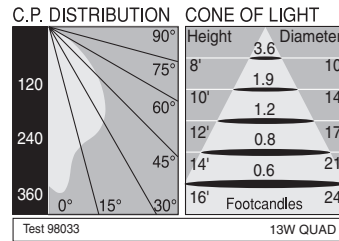

TBW61

IC LAMP: One 13W Quad Tube or Triple Tube, One 18W Quad or Triple Tube, One 26W Quad or Triple Tube