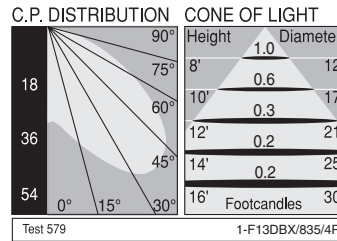

6" IBXICAT TRIMS

BAFFLE

TB60
TBW60
Stepped black (TB60) or white (TBW60) baffle. Metal flange.

IC LAMP: One 13W Quad Tube or Triple Tube, One 18W Quad or Triple Tube, One 26W Quad or Triple Tube

TB61
TBW61
(TB61) Splay black baffle or (TBW61) splay white baffle. Metal flange.

TB61

IC LAMP: One 13W Quad Tube or Triple Tube, One 18W Quad or Triple Tube, One 26W Quad or Triple Tube

TB62
TBW62
(TB62) High wattage black stepped baffle. (TBW62) High wattage white stepped baffle.

IC LAMP: One 13W Quad Tube or Triple Tube, One 18W Quad or Triple Tube, One 26W Quad or Triple Tube

OPEN

T06
White cone with metal flange.

IC LAMP: One 13W Quad Tube or Triple Tube, One 18W Quad or Triple Tube, One 26W Quad or Triple Tube