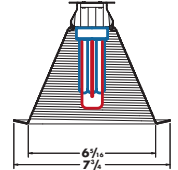

### BAFFLE

**TB60**  
**TBW60**  
Stepped black (TB60) or white (TBW60) baffle. Metal flange.

**TB60**

**TBW60**

**IC LAMP:** One 13W Quad Tube or Triple Tube, One 18W Quad or Triple Tube, One 26W Quad or Triple Tube