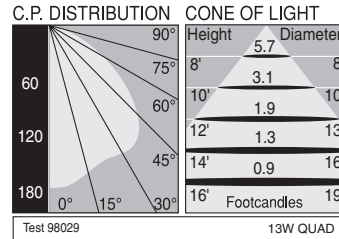

TBW60

IC LAMP: One 13W Quad Tube or Triple Tube, One 18W Quad or Triple Tube, One 26W Quad or Triple Tube