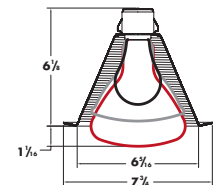

NON-IC LAMP:
150W PAR38,
120W BR40,
40W A19