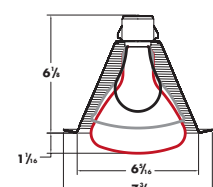

NON-IC LAMP:
150W PAR38,
120W BR40,
40W A19

*These trims also available for the DBXMRI.