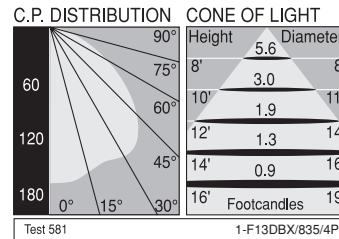

6" IBXICAT TRIMS

BAFFLE

TB60
TBW60
Stepped black (TB60) or white (TBW60) baffle. Metal flange.

IC LAMP: One 13W Quad Tube or Triple Tube, One 18W Quad or Triple Tube, One 26W Quad or Triple Tube

TB61
TBW61
(TB61) Splay black baffle or (TBW61) splay white baffle. Metal flange.

IC LAMP: One 13W Quad Tube or Triple Tube, One 18W Quad or Triple Tube, One 26W Quad or Triple Tube

TB62
TBW62
(TB62) High wattage black stepped baffle. (TBW62) High wattage white stepped baffle.

TBW62

IC LAMP: One 13W Quad Tube or Triple Tube, One 18W Quad or Triple Tube, One 26W Quad or Triple Tube

OPEN

T06
White cone with metal flange.

IC LAMP: One 13W Quad Tube or Triple Tube, One 18W Quad or Triple Tube, One 26W Quad or Triple Tube