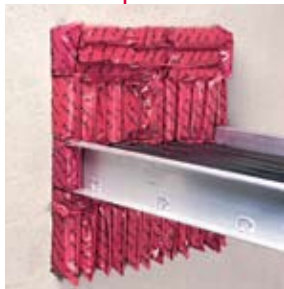

FIRESTOP PILLOWS

SSB INTUMESCENT FIRESTOP PILLOWS

Compressible cushions can be easily installed and removed. The perfect firestop solution for medium to large openings including cable bundles, cable trays, bus ducts and multiple conduits.

FEATURES & BENEFITS:

- Intumescent - expands in all directions for a tough, tight seal.
- Re-installable for easy retrofitting of cables.
- Single side application makes installation easy for tough access openings.
- Heat-sealed poly cover protects core and makes pillows slide in and out with ease.
- Superior air leakage ratings!
- Broad base of tested systems.
- UL Classified (up to 4 hr.)
- FM Approved.

APPLICATIONS

- Medium to large openings through common constructions.
- Loose cable for power, voice, data.
- Single or multiple cable trays for power, voice, data.
- Bus ducts.
- Multiple metallic conduits & tubing.
- Multiple, mixed penetrants of all types.