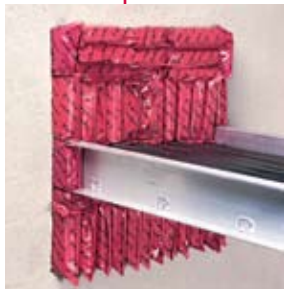

SSP INTUMESCENT FIRESTOP PUTTY

Non-hardening, intumescent putty is easily installed and removed making it the perfect choice for cable penetrations requiring occasional retrofitting.

FEATURES & BENEFITS:

- Non-hardening for easy installation and retrofitting of cables.
- Two-stage intumescence provides aggressive expansion.
- Highly adhesive: stays put!
- Unaffected by humidity, condensation, water.
- Soft, pliable, easy to install.
- Tested and proven acoustical properties.
- No tools required.
- UL Classified (up to 3 hr.)
- FM Approved.

APPLICATIONS

- Small to medium openings through common constructions.
- Single or multiple cables for power, voice, data.
- Single or multiple cable trays for power, voice, data.
- Sleeved openings for cable bundles
- Conduits.

SSB INTUMESCENT FIRESTOP PILLOWS

Compressible cushions can be easily installed and removed. The perfect firestop solution for medium to large openings including cable bundles, cable trays, bus ducts and multiple conduits.