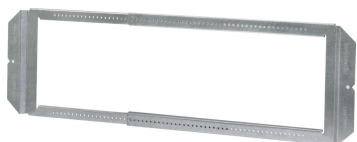

SPECIFICATION & FEATURES

SIMPLE SUPPORT BRACKET & UNIVERSAL MOUNTING ADAPTER

DESCRIPTION:

Orbit's latest innovation, the Simple Support Bracket, SSB, works alongside Orbit's Universal Mounting Adapter, UMA, and Stud Mounting Adjustable Ring Series, WBAR1G and 2G to form a versatile Stud Bracket System. This system provides the installer with a solution for mounting boxes and devices between studs.

CERTIFICATION:

UL file E310661, conforms to UL514A

FEATURES:

- Telescoping bracket adjusts from 15" to 25"
- SSB can be preassembled to save time and reduce injury on the job site
- UMA can either mount-to-stud directly or clip onto bracket
- Rigidity eliminates need for far-side back support
- Markings on Bracket allow for quick and consistent adjustability

CONFIGURATION DATA:

Part No.	Description	Sides K.O.	Bottom K.O.	Std.Pkg.
SSB	Simple Support Bracket adjusts from 15" to 25" for mounting boxes horizontally between stud	-	-	25
SSB-4S	Preassembled SSB with UMA and 4" (4S) 2-1/8" Deep Box with 10" Ground Pigtail	(8) - 1/2", (4) - 3/4"	(2) - 1/2", (2) - 3/4"	12
SSB-4S-MKO	Preassembled SSB with UMA and 4" (4S) 2-1/8" Deep Box with 10" Ground Pigtail	(8) - 1/2", (4) - MKO	(2) - 1/2", (2) - MKO	12
SSB-5S-MKO	Preassembled SSB with UMA and 4-11/16" (5S) 2-1/8" Deep Box with MKO and 10" Ground Pigtail	(2) - 1/2", (10) - MKO	(2) - 1/2", (2) - MKO	12
UMA	Universal Mounting Adapter for mounting 4S and 5S boxes to SSB, USB, and directly to stud	-	-	25

*SSB must be accompanied with either UMA, WBAR1G or WBAR2G mounting brackets to attach a steel box

SSB