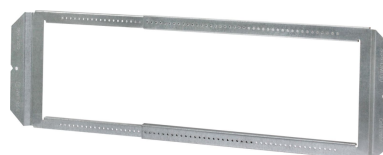

SPECIFICATION & FEATURES

SIMPLE SUPPORT BRACKET & UNIVERSAL MOUNTING ADAPTER

DESCRIPTION:

Orbit's latest innovation, the Simple Support Bracket, SSB, works alongside Orbit's Universal Mounting Adapter, UMA, and Stud Mounting Adjustable Ring Series, WBAR1G and 2G to form a versatile Stud Bracket System. This system provides the installer with a solution for mounting boxes and devices between studs.

CERTIFICATION:

UL file E310661, conforms to UL514A

FEATURES:

- Telescoping bracket adjusts from 15" to 25"
- SSB can be preassembled to save time and reduce injury on the job site
- UMA can either mount-to-stud directly or clip onto bracket
- Rigidity eliminates need for far-side back support
- Markings on Bracket allow for quick and consistent adjustability

SSB

CONFIGURATION DATA:

Part No.	Description	Sides K.O.	Bottom K.O.	Std.Pkg.
SSB	Simple Support Bracket adjusts from 15" to 25" for mounting boxes horizontally between stud	-	-	25
SSB-4S	Preassembled SSB with UMA and 4" (4S) 2-1/8" Deep Box with 10" Ground Pigtail	(8) - 1/2", (4) - 3/4"	(2) - 1/2", (2) - 3/4"	12
SSB-4S-MKO	Preassembled SSB with UMA and 4" (4S) 2-1/8" Deep Box with 10" Ground Pigtail	(8) - 1/2", (4) - MKO	(2) - 1/2", (2) - MKO	12
SSB-5S-MKO	Preassembled SSB with UMA and 4-11/16" (5S) 2-1/8" Deep Box with MKO and 10" Ground Pigtail	(2) - 1/2", (10) - MKO	(2) - 1/2", (2) - MKO	12
UMA	Universal Mounting Adapter for mounting 4S and 5S boxes to SSB, USB, and directly to stud	-	-	25

*SSB must be accompanied with either UMA, WBAR1G or WBAR2G mounting brackets to attach a steel box