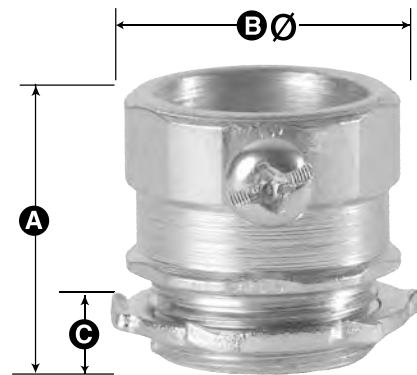

Made in the USA Since 1946

EMT Connectors Set Screw Type

- For connecting & bonding electrical metallic tubing to a box or enclosure
- Steel, zinc plated *
- UL rated concrete tight when taped

EMT Connectors - Set Screw (SS)

Cat. #	Size	Unit Ctn	Std Pkg	WT/ 100
SS50US	1/2"	50	250	10
SS51US	3/4"	25	125	14
SS52US	1"	20	100	23
SS53US	1-1/4"	5	25	40
SS54US	1-1/2"	5	25	52
SS55US	2"	-	20	80
SS56US	2-1/2"	-	6	142
SS57US	3"	-	6	183
SS58US	3-1/2"	-	3	250
SS59US	4"	-	3	283

* Fittings 2-1/2" & larger may be steel or malleable iron

Dimensional Table

Cat. #	A Overall Length	B Diameter	C Length of Thread
SS50/BUS	1.130	1.125	.375
SS51/BUS	1.250	1.380	.375
SS52/BUS	1.500	1.630	.500
SS53/BUS	2.750	2.000	.500
SS54/BUS	2.880	2.250	.500
SS55/BUS	2.000	2.750	.625
SS56/BUS	3.940	3.220	1.250
SS57/BUS	3.060	4.840	1.375
SS58/BUS	3.380	4.360	1.375
SS59/BUS	3.560	4.860	1.500

SPEC-grade

With Insulated Throat

Cat. #	Size	Unit Ctn	Std Pkg	WT/ 100
SS50BUS	1/2"	50	250	10
SS51BUS	3/4"	25	125	14
SS52BUS	1"	20	100	23
SS53BUS	1-1/4"	5	25	40
SS54BUS	1-1/2"	5	25	52
SS55BUS	2"	-	20	80
SS56BUS	2-1/2"	-	6	142
SS57BUS	3"	-	6	183
SS58BUS	3-1/2"	-	3	250
SS59BUS	4"	-	3	283

EMT Conduit Fittings 5