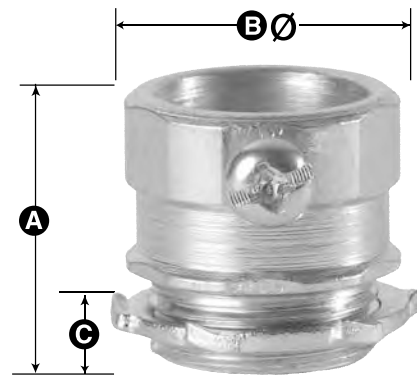

### With Insulated Throat

Cat. #	Size	Unit Ctn	Std Pkg	WT/ 100
SS50BUS	1/2"	50	250	10
SS51BUS	3/4"	25	125	14
SS52BUS	1"	20	100	23
SS53BUS	1-1/4"	5	25	40
SS54BUS	1-1/2"	5	25	52
SS55BUS	2"	-	20	80
SS56BUS	2-1/2"	-	6	142
SS57BUS	3"	-	6	183
SS58BUS	3-1/2"	-	3	250
SS59BUS	4"	-	3	283

EMT Conduit Fittings 5

Made in the USA Since 1946

## EMT Connectors Set Screw Type

- For connecting & bonding electrical metallic tubing to a box or enclosure
- Steel, zinc plated \*
- UL rated concrete tight when taped

### EMT Connectors - Set Screw (SS)

Cat. #	Size	Unit Ctn	Std Pkg	WT/ 100
SS50US	1/2"	50	250	10
SS51US	3/4"	25	125	14
SS52US	1"	20	100	23
SS53US	1-1/4"	5	25	40
SS54US	1-1/2"	5	25	52
SS55US	2"	-	20	80
SS56US	2-1/2"	-	6	142
SS57US	3"	-	6	183
SS58US	3-1/2"	-	3	250
SS59US	4"	-	3	283