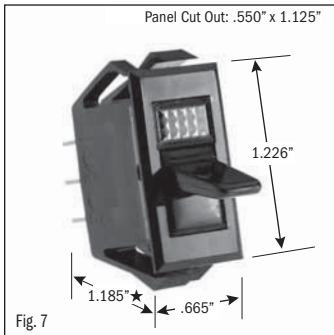

¹ 10 (4) Amps 250 VAC μ 185

² On-Off same color as Visi (Red)

continued on page 2

★ Switch height measurement in Figures above, includes body and terminals combined