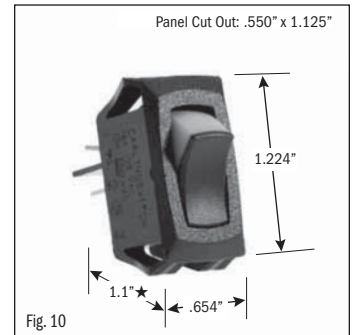

¹ 10 (4) Amps 250 VAC μ 185

² On-Off same color as Visi (Red)

continued on page 2

★ Switch height measurement in Figures above, includes body and terminals combined