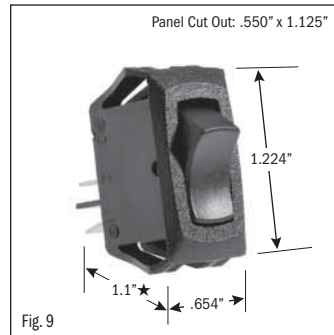

¹ 10 (4) Amps 250 VAC μ 185

² On-Off same color as Visi (Red)

continued on page 2

★ Switch height measurement in Figures above, includes body and terminals combined