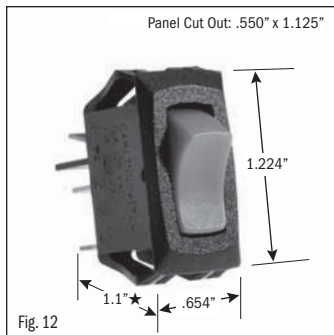

¹ 10 (4) Amps 250 VAC μ 185

² On-Off same color as Visi (Red)

continued on page 2

★ Switch height measurement in Figures above, includes body and terminals combined