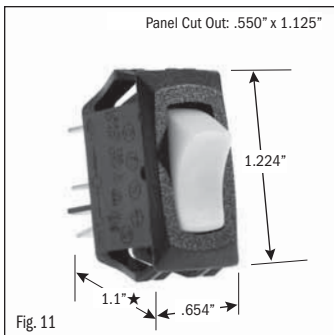

¹ 10 (4) Amps 250 VAC μ 185

² On-Off same color as Visi (Red)

continued on page 2

★ Switch height measurement in Figures above, includes body and terminals combined