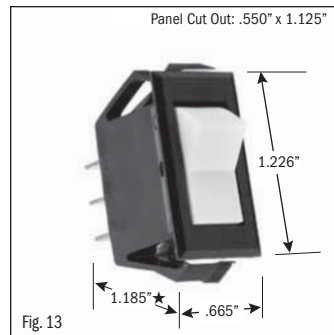

¹ 10 (4) Amps 250 VAC μ 185

² On-Off same color as Visi (Red)

continued on page 2

★ Switch height measurement in Figures above, includes body and terminals combined