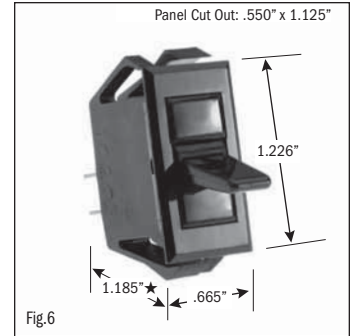

¹ 10 (4) Amps 250 VAC μ 185

² On-Off same color as Visi (Red)

continued on page 2

★ Switch height measurement in Figures above, includes body and terminals combined