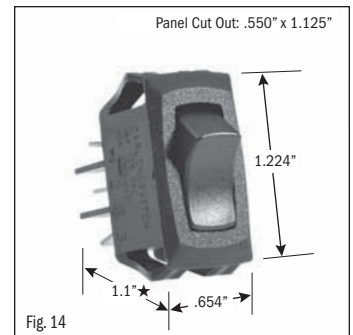

¹ 10 (4) Amps 250 VAC μ 185

² On-Off same color as Visi (Red)

continued on page 2

★ Switch height measurement in Figures above, includes body and terminals combined