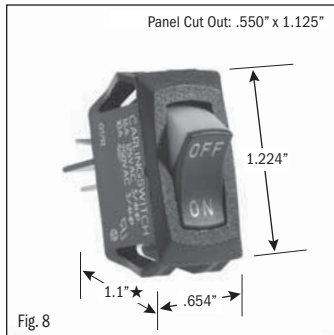

¹ 10 (4) Amps 250 VAC μ 185

² On-Off same color as Visi (Red)

continued on page 2

★ Switch height measurement in Figures above, includes body and terminals combined