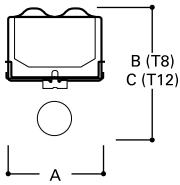

DIMENSIONS

NOMINAL LENGTH	A	B	C
18", 2', 3', 4', 6' and 8'	2-3/4" (70mm)	(T8) 3-5/8" (92mm)	(T12) 3-7/8" (98mm)
2', 4' (Biaxial)	2-3/4" (70mm)	3-1/8" (79mm)	

DESCRIPTION

The SN Series is a functional and multi-purpose narrow strip family that incorporates premium performance and construction durability. The performance and application versatility of this series can be increased by incorporating symmetrical or asymmetrical reflectors. The SN Series can be installed using various mounting methods and numerous options and accessories are available. The SN Series can be the illumination solution in commercial, industrial, institutional and retail applications. An excellent choice for storage/utility areas, coves, display cases, shops, task and general area lighting.