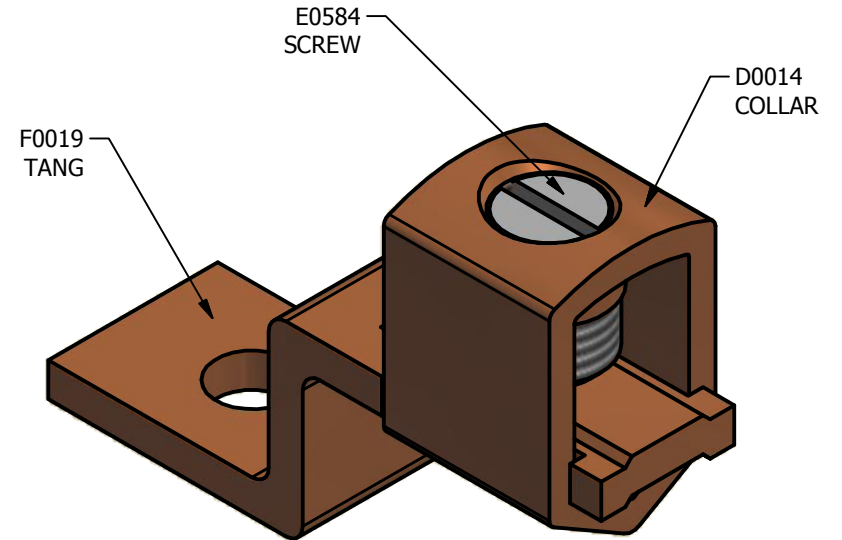

SCREW: E0584	MATERIAL: NONE	REV: A	 800-776-9775 www.ilsco.com		
CAT. NO.: SLU-125	PLATING: NONE	DRAWN BY: CLH			SCALE: 3:1
INFORMATION SHEET: FORM 1	MARKING: TANG: SLU-125   COLLAR: ILSCO, 1/0-6CU	DATE: 12/21/2011			SIZE: A
			DWG. NO. M7595-00 SHEET: 1 OF 1		

SCREW: E0584	MATERIAL: NONE	REV: A	ILSCO connections matter	
CAT. NO.: SLU-125	PLATING: NONE	DRAWN BY: CLH	SCALE: 3:1	800-776-9775 www.ilsco.com
INFORMATION SHEET: FORM 1	MARKING: TANG: SLU-125   COLLAR: ILSCO, 1/0-6CU	DATE: 12/21/2011	SIZE: A	DWG. NO. M7595-00
				SHEET: 1 OF 1