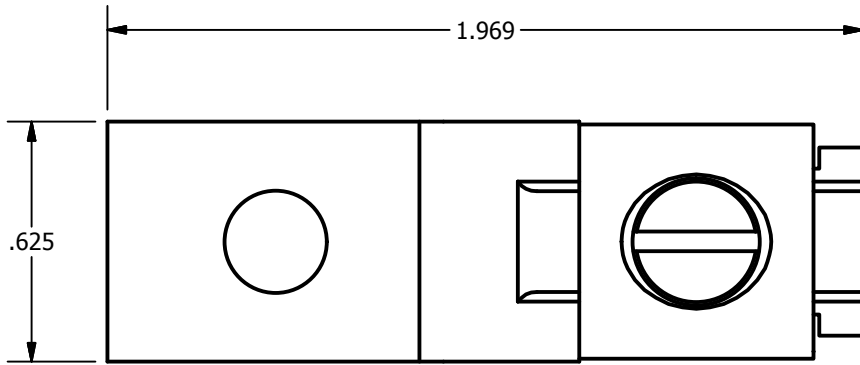

SCREW: E0584	MATERIAL: NONE	REV: A	ILSCO connections matter	
CAT. NO.: SLU-125	PLATING: NONE	DRAWN BY: CLH	SCALE:3:1	800-776-9775 www.ilsco.com
INFORMATION SHEET: FORM 1	MARKING: TANG: SLU-125   COLLAR: ILSCO, 1/0-6CU	DATE:12/21/2011	SIZE: A	DWG. NO. M7595-00
				SHEET: 1 OF 1

SCREW: E0584	MATERIAL: NONE	REV: A	ILSCO connections matter	
CAT. NO.: SLU-125	PLATING: NONE	DRAWN BY: CLH	SCALE: 3:1	800-776-9775 www.ilsco.com
INFORMATION SHEET: FORM 1	MARKING: TANG: SLU-125   COLLAR: ILSCO, 1/0-6CU	DATE: 12/21/2011	SIZE: A	DWG. NO. M7595-00
				SHEET: 1 OF 1