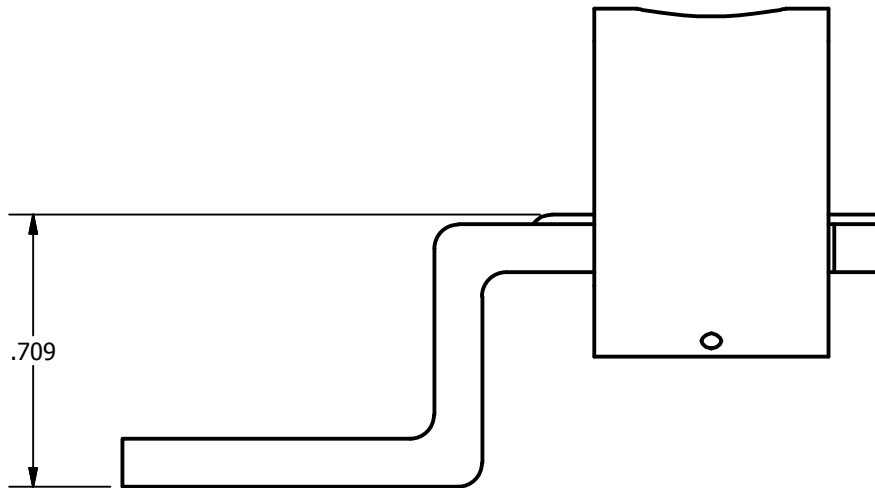

SCREW: E0584	MATERIAL: NONE	REV: A	ILSCO connections matter	
CAT. NO.: SLU-125	PLATING: NONE	DRAWN BY: CLH	SCALE:3:1	800-776-9775 www.ilsco.com
INFORMATION SHEET: FORM 1	MARKING: TANG: SLU-125   COLLAR: ILSCO, 1/0-6CU	DATE:12/21/2011	SIZE: A	DWG. NO. M7595-00
				SHEET: 1 OF 1

SCREW: E0584	MATERIAL: NONE	REV: A	ILSCO connections matter	
CAT. NO.: SLU-125	PLATING: NONE	DRAWN BY: CLH	SCALE: 3:1	800-776-9775 www.ilsco.com
INFORMATION SHEET: FORM 1	MARKING: TANG: SLU-125   COLLAR: ILSCO, 1/0-6CU	DATE: 12/21/2011	SIZE: A	DWG. NO. M7595-00
				SHEET: 1 OF 1