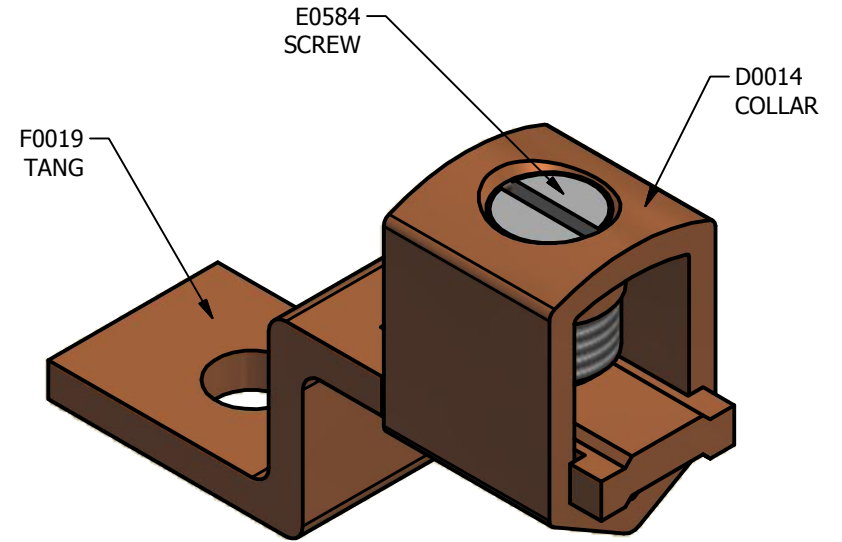

SCREW: E0584	MATERIAL: NONE	REV: A	ILSCO connections matter	
CAT. NO.: SLU-125	PLATING: NONE	DRAWN BY: CLH	SCALE:3:1	800-776-9775 www.ilsco.com
INFORMATION SHEET: FORM 1	MARKING: TANG: SLU-125   COLLAR: ILSCO, 1/0-6CU	DATE:12/21/2011	SIZE: A	DWG. NO. M7595-00
				SHEET: 1 OF 1

SCREW: E0584	MATERIAL: NONE	REV: A	ILSCO connections matter	
CAT. NO.: SLU-125	PLATING: NONE	DRAWN BY: CLH	SCALE: 3:1	800-776-9775 www.ilsco.com
INFORMATION SHEET: FORM 1	MARKING: TANG: SLU-125   COLLAR: ILSCO, 1/0-6CU	DATE: 12/21/2011	SIZE: A	DWG. NO. M7595-00
				SHEET: 1 OF 1