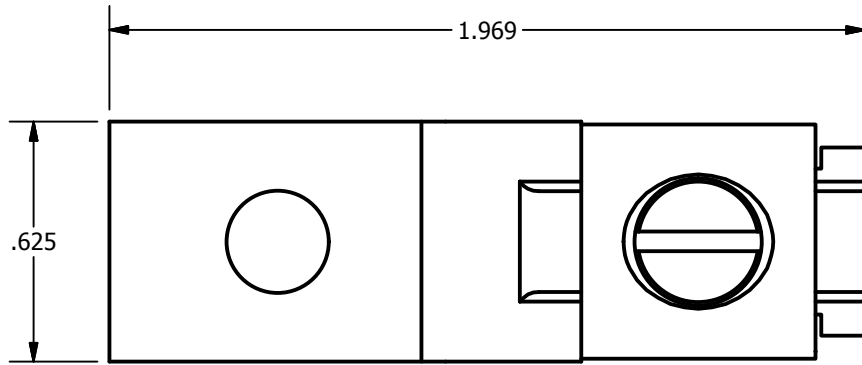

SCREW: E0584	MATERIAL: NONE	REV: A	 800-776-9775 www.ilsco.com		
CAT. NO.: SLU-125	PLATING: NONE	DRAWN BY: CLH			SCALE: 3:1
INFORMATION SHEET: FORM 1	MARKING: TANG: SLU-125   COLLAR: ILSCO, 1/0-6CU	DATE: 12/21/2011			SIZE: A
			DWG. NO. M7595-00 SHEET: 1 OF 1		

SCREW: E0584	MATERIAL: NONE	REV: A	ILSCO connections matter	
CAT. NO.: SLU-125	PLATING: NONE	DRAWN BY: CLH	SCALE: 3:1	800-776-9775 www.ilsco.com
INFORMATION SHEET: FORM 1	MARKING: TANG: SLU-125   COLLAR: ILSCO, 1/0-6CU	DATE: 12/21/2011	SIZE: A	DWG. NO. M7595-00
				SHEET: 1 OF 1