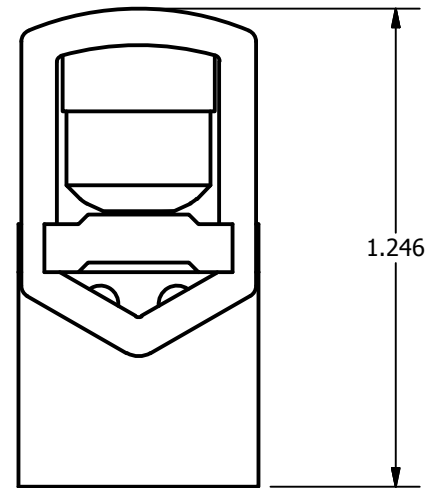

SCREW: E0584	MATERIAL: NONE	REV: A	ILSCO connections matter	
CAT. NO.: SLU-125	PLATING: NONE	DRAWN BY: CLH	SCALE:3:1	800-776-9775 www.ilsco.com
INFORMATION SHEET: FORM 1	MARKING: TANG: SLU-125   COLLAR: ILSCO, 1/0-6CU	DATE:12/21/2011	SIZE: A	DWG. NO. M7595-00
				SHEET: 1 OF 1

SCREW: E0584	MATERIAL: NONE	REV: A	ILSCO connections matter	
CAT. NO.: SLU-125	PLATING: NONE	DRAWN BY: CLH	SCALE: 3:1	800-776-9775 www.ilsco.com
INFORMATION SHEET: FORM 1	MARKING: TANG: SLU-125   COLLAR: ILSCO, 1/0-6CU	DATE: 12/21/2011	SIZE: A	DWG. NO. M7595-00
				SHEET: 1 OF 1