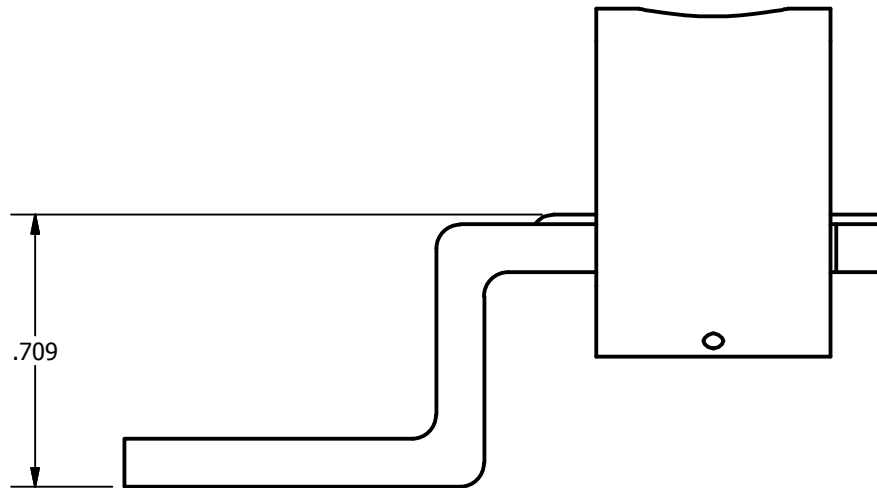

SCREW: E0584	MATERIAL: NONE	REV: A	 800-776-9775 www.ilsco.com		
CAT. NO.: SLU-125	PLATING: NONE	DRAWN BY: CLH			SCALE: 3:1
INFORMATION SHEET: FORM 1	MARKING: TANG: SLU-125   COLLAR: ILSCO, 1/0-6CU	DATE: 12/21/2011			SIZE: A
			DWG. NO. M7595-00 SHEET: 1 OF 1		

SCREW: E0584	MATERIAL: NONE	REV: A	ILSCO connections matter	
CAT. NO.: SLU-125	PLATING: NONE	DRAWN BY: CLH	SCALE: 3:1	800-776-9775 www.ilsco.com
INFORMATION SHEET: FORM 1	MARKING: TANG: SLU-125   COLLAR: ILSCO, 1/0-6CU	DATE: 12/21/2011	SIZE: A	DWG. NO. M7595-00
				SHEET: 1 OF 1