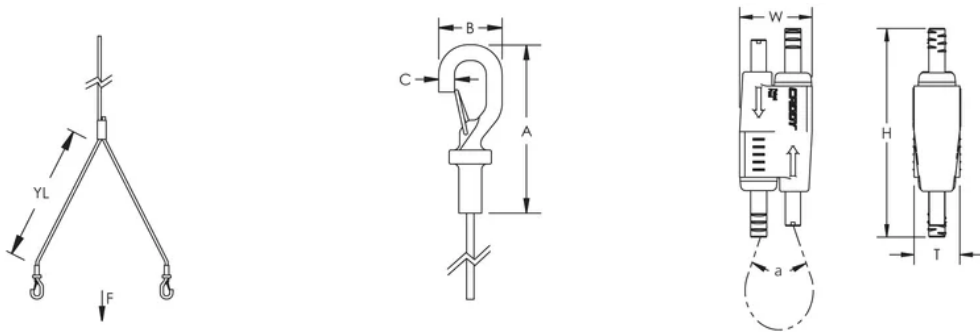

Wire Rope Length: 9.9'

Wire Rope "Y" Length (YL): 19.6"

A: 2.3"

B: 0.9"

C: 1/4"

Static Load (F): 100lb

Height (H): 2.15"

Width (W): 3/4"

Thickness (T): 1/2"

Angle (a): 90 ° Max

DIAGRAMS

WARNING

nVent products shall be installed and used only as indicated in nVent's product instruction sheets and training materials. Instruction sheets are available at www.nvent.com and from your nVent customer service representative. Improper installation, misuse, misapplication or other failure to completely follow nVent's instructions and warnings may cause product malfunction, property damage, serious bodily injury and death and/or void your warranty.

North America

+1.800.753.9221

Option 1 – Customer Care

Option 2 – Technical Support

Europe

Netherlands:

+31 800-0200135

France:

+33 800 901 793

Europe

Germany:

800 1890272

Other Countries:

+31 13 5835404

APAC

Shanghai:

+ 86 21 2412 1618/19

Sydney:

+61 2 9751 8500

Our powerful portfolio of brands:
nVent.com CADDY ERICO HOFFMAN RAYCHEM SCHROFF
TRACER

© 2025 nVent. All nVent marks and logos are owned or licensed by nVent Services GmbH or its affiliates. All other trademarks are the property of their respective owners.

nVent reserves the right to change specifications without notice.