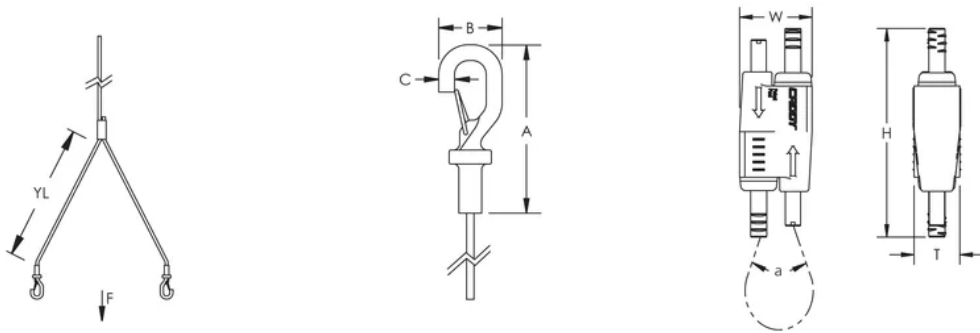

Wire Rope Length: 9.9'

Wire Rope "Y" Length (YL): 19.6"

A: 2.3"

B: 0.9"

C: 1/4"

Static Load (F): 100lb

Height (H): 2.15"

Width (W): 3/4"

Thickness (T): 1/2"

Angle (a): 90 ° Max

DIAGRAMS

WARNING

nVent products shall be installed and used only as indicated in nVent's product instruction sheets and training materials. Instruction sheets are available at www.nvent.com and from your nVent customer service representative. Improper installation, misuse, misapplication or other failure to completely follow nVent's instructions and warnings may cause product malfunction, property damage, serious bodily injury and death and/or void your warranty.

North America

+1.800.753.9221

Option 1 – Customer Care

Option 2 – Technical Support

Europe

Netherlands:

+31 800-0200135

France:

+33 800 901 793

Europe

Germany:

800 1890272

Other Countries:

+31 13 5835404

APAC

Shanghai:

+ 86 21 2412 1618/19

Sydney:

+61 2 9751 8500

Our powerful portfolio of brands:
nVent.com **CADDY ERICO HOFFMAN RAYCHEM SCHROFF**
TRACER

© 2025 nVent. All nVent marks and logos are owned or licensed by nVent Services GmbH or its affiliates. All other trademarks are the property of their respective owners.

nVent reserves the right to change specifications without notice.