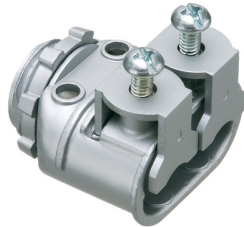

# SG3838A

## Duplex Saddlegrip® Connectors

Duplex Saddlegrip® Connector with Insulated Throat

Country of Origin: USA

Weight: 0.116 lbs/each

Height: 1.586"

Width: 0.780"

Material(s): Zinc

Cable Range: (2) 0.445 - 0.610

Knockout Size(s): 1/2"

Trade Size: 3/8"