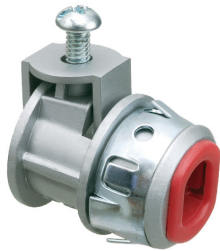

SG380AST

Saddlegrip® SNAP-TITE® Connectors

Saddlegrip® Snap-Tite® Connector with Insulated Throat

Country of Origin: USA

Weight: 0.064 lbs/each

Height: 1.145"

Width: 1.077"

Material(s): Zinc

Cable Range: 0.405 - 0.612

End Stop Diameter: 0.400 x 0.580

Knockout Size(s): 1/2"

Trade Size: 3/8"

Packaging

Unit: 50 pcs

Standard: 500 pcs

Arlington®

1 Stauffer Industrial Park
Scranton, PA 18517
800/233.4717
Fax 570/562.0646
www.aifittings.com

SG380AST

Saddlegrip® SNAP-TITE® Connectors

Saddlegrip® Snap-Tite® Connector with Insulated Throat

Country of Origin: USA

Weight: 0.064 lbs/each

Height: 1.145"

Width: 1.077"

Material(s): Zinc

Cable Range: 0.405 - 0.612

End Stop Diameter: 0.400 x 0.580

Knockout Size(s): 1/2"

Trade Size: 3/8"