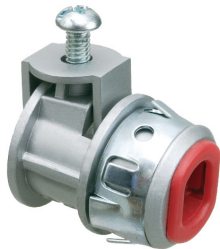

SG380AST

Saddlegrip® SNAP-TITE® Connectors

Saddlegrip® Snap-Tite® Connector with Insulated Throat

Country of Origin: USA

Weight: 0.064 lbs/each

Height: 1.145"

Width: 1.077"

Material(s): Zinc

Cable Range: 0.405 - 0.612

End Stop Diameter: 0.400 x 0.580

Knockout Size(s): 1/2"

Trade Size: 3/8"

Packaging

Unit: 50 pcs

Standard: 500 pcs

Arlington®

1 Stauffer Industrial Park
Scranton, PA 18517
800/233.4717
Fax 570/562.0646
www.aifittings.com

SG380AST

Saddlegrip® SNAP-TITE® Connectors

Saddlegrip® Snap-Tite® Connector with Insulated Throat

Country of Origin: USA

Weight: 0.064 lbs/each

Height: 1.145"

Width: 1.077"

Material(s): Zinc

Cable Range: 0.405 - 0.612

End Stop Diameter: 0.400 x 0.580

Knockout Size(s): 1/2"

Trade Size: 3/8"