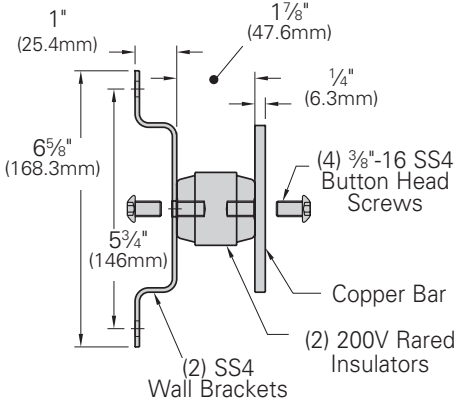

Grounding Accessories

Telecommunications Main Grounding Bar

- Used as a central consolidation point for telecommunications and other low voltage systems within the room
- Typically located on wall or entry room where exterior ground enters building
- Kit includes:
 - 1 - Grounding bar assembly
 - 6 - #6 compression lugs
 - 1 each - #2, 1/0, 2/0, 3/0 compression lugs
 - 12 each - 1/4"-20 x 3/4" (19.0mm) SS4 hex bolts, hex nuts & lock washers
 - 6 each - 3/8"-16 x 1" (25.4mm) SS4 hex bolts, hex nuts & lock washers
- Material: Copper bar and SS4 wall brackets

Dimensional Data	
A	4" (101.6mm)
B	5/8" (15.8mm)
C	1 1/4" (31.7mm)
D	1" (25.4mm)
H1	5/16"Ø (7.9mm)
H2	7/16"Ø (11.1mm)
H3	3/8"Ø (9.5mm)

Part Number	Includes	Length		Wt./Ea.	
		in.	(mm)	lbs.	(kg)
SBTMGB12	Grounding Bar Assy	12"	(305)	4.7	(2.13)
SBTMGB12K	Bar Assy & Hardware Kit	12"	(305)	7.7	(3.49)
SBTMGB20	Grounding Bar Assy	20"	(508)	7.1	(3.22)
SBTMGB20K	Bar Assy & Hardware Kit	20"	(508)	10.1	(4.58)

Dimensional Data

- A = 4" (101.6mm)
- B = 5/8" (15.8mm)
- C = 1 1/4" (31.7mm)
- D = 1" (25.4mm)
- H1 = 5/16"Ø (7.9mm)
- H2 = 7/16"Ø (11.1mm)
- H3 = 3/8"Ø (9.5mm)

Part Number	Includes	Length		Wt./Ea.	
		in.	(mm)	lbs.	(kg)
SBTMGB12	Grounding Bar Assy	12"	(305)	4.7	(2.13)
SBTMGB12K	Bar Assy & Hardware Kit	12"	(305)	7.7	(3.49)
SBTMGB20	Grounding Bar Assy	20"	(508)	7.1	(3.22)
SBTMGB20K	Bar Assy & Hardware Kit	20"	(508)	10.1	(4.58)