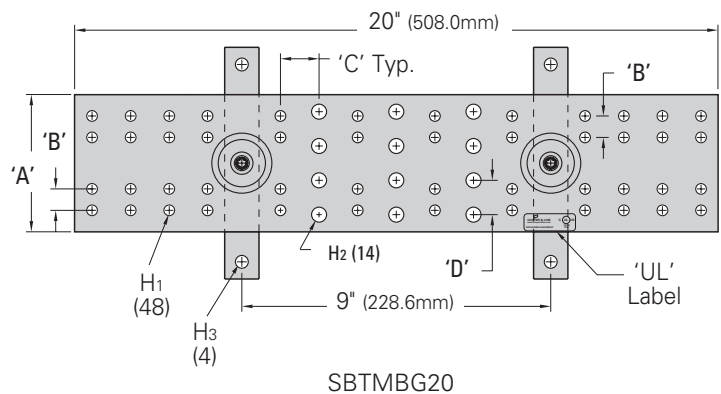

Grounding Accessories

Telecommunications Main Grounding Bar

- Used as a central consolidation point for telecommunications and other low voltage systems within the room
- Typically located on wall or entry room where exterior ground enters building
- Kit includes:
 - 1 - Grounding bar assembly
 - 6 - #6 compression lugs
 - 1 each - #2, 1/0, 2/0, 3/0 compression lugs
 - 12 each - 1/4"-20 x 3/4" (19.0mm) SS4 hex bolts, hex nuts & lock washers
 - 6 each - 3/8"-16 x 1" (25.4mm) SS4 hex bolts, hex nuts & lock washers
- Material: Copper bar and SS4 wall brackets

Dimensional Data

- A = 4" (101.6mm)
- B = 5/8" (15.8mm)
- C = 1 1/4" (31.7mm)
- D = 1" (25.4mm)
- H1 = 5/16"Ø (7.9mm)
- H2 = 7/16"Ø (11.1mm)
- H3 = 3/8"Ø (9.5mm)

Part Number	Includes	Length		Wt./Ea.	
		in.	(mm)	lbs.	(kg)
SBTMGB12	Grounding Bar Assy	12"	(305)	4.7	(2.13)
SBTMGB12K	Bar Assy & Hardware Kit	12"	(305)	7.7	(3.49)
SBTMGB20	Grounding Bar Assy	20"	(508)	7.1	(3.22)
SBTMGB20K	Bar Assy & Hardware Kit	20"	(508)	10.1	(4.58)