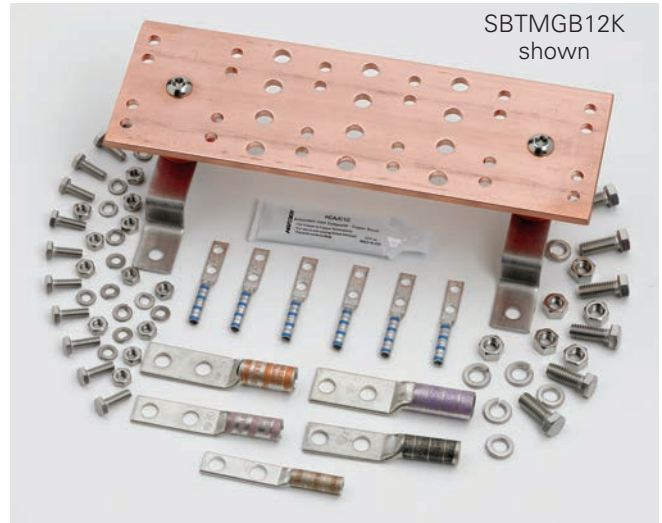

Grounding Accessories

Telecommunications Main Grounding Bar

- Used as a central consolidation point for telecommunications and other low voltage systems within the room
- Typically located on wall or entry room where exterior ground enters building
- Kit includes:
 - 1 - Grounding bar assembly
 - 6 - #6 compression lugs
 - 1 each - #2, 1/0, 2/0, 3/0 compression lugs
 - 12 each - 1/4"-20 x 3/4" (19.0mm) SS4 hex bolts, hex nuts & lock washers
 - 6 each - 3/8"-16 x 1" (25.4mm) SS4 hex bolts, hex nuts & lock washers
- Material: Copper bar and SS4 wall brackets

Dimensional Data

- A = 4" (101.6mm)
- B = 5/8" (15.8mm)
- C = 1 1/4" (31.7mm)
- D = 1" (25.4mm)
- H1 = 5/16"Ø (7.9mm)
- H2 = 7/16"Ø (11.1mm)
- H3 = 3/8"Ø (9.5mm)

Part Number	Includes	Length		Wt./Ea.	
		in.	(mm)	lbs.	(kg)
SBTMGB12	Grounding Bar Assy	12"	(305)	4.7	(2.13)
SBTMGB12K	Bar Assy & Hardware Kit	12"	(305)	7.7	(3.49)
SBTMGB20	Grounding Bar Assy	20"	(508)	7.1	(3.22)
SBTMGB20K	Bar Assy & Hardware Kit	20"	(508)	10.1	(4.58)