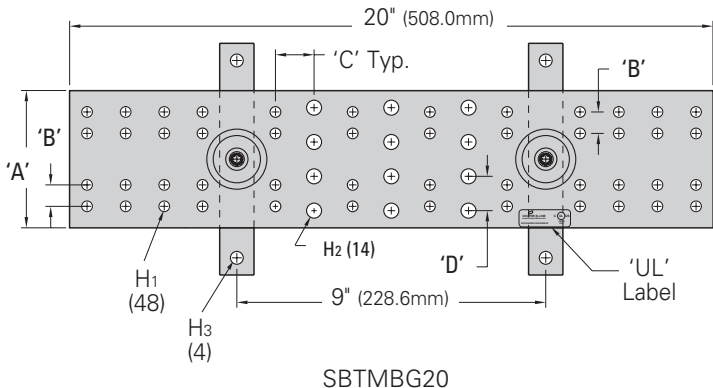

Grounding Accessories

Telecommunications Main Grounding Bar

- Used as a central consolidation point for telecommunications and other low voltage systems within the room
- Typically located on wall or entry room where exterior ground enters building
- Kit includes:
 - 1 - Grounding bar assembly
 - 6 - #6 compression lugs
 - 1 each - #2, 1/0, 2/0, 3/0 compression lugs
 - 12 each - 1/4"-20 x 3/4" (19.0mm) SS4 hex bolts, hex nuts & lock washers
 - 6 each - 3/8"-16 x 1" (25.4mm) SS4 hex bolts, hex nuts & lock washers
- Material: Copper bar and SS4 wall brackets

Dimensional Data	
A	4" (101.6mm)
B	5/8" (15.8mm)
C	1 1/4" (31.7mm)
D	1" (25.4mm)
H1	5/16"Ø (7.9mm)
H2	7/16"Ø (11.1mm)
H3	3/8"Ø (9.5mm)

Part Number	Includes	Length		Wt./Ea.	
		in.	(mm)	lbs.	(kg)
SBTMGB12	Grounding Bar Assy	12"	(305)	4.7	(2.13)
SBTMGB12K	Bar Assy & Hardware Kit	12"	(305)	7.7	(3.49)
SBTMGB20	Grounding Bar Assy	20"	(508)	7.1	(3.22)
SBTMGB20K	Bar Assy & Hardware Kit	20"	(508)	10.1	(4.58)

Dimensional Data

- A = 4" (101.6mm)
- B = 5/8" (15.8mm)
- C = 1 1/4" (31.7mm)
- D = 1" (25.4mm)
- H1 = 5/16"Ø (7.9mm)
- H2 = 7/16"Ø (11.1mm)
- H3 = 3/8"Ø (9.5mm)

Part Number	Includes	Length		Wt./Ea.	
		in.	(mm)	lbs.	(kg)
SBTMGB12	Grounding Bar Assy	12"	(305)	4.7	(2.13)
SBTMGB12K	Bar Assy & Hardware Kit	12"	(305)	7.7	(3.49)
SBTMGB20	Grounding Bar Assy	20"	(508)	7.1	(3.22)
SBTMGB20K	Bar Assy & Hardware Kit	20"	(508)	10.1	(4.58)