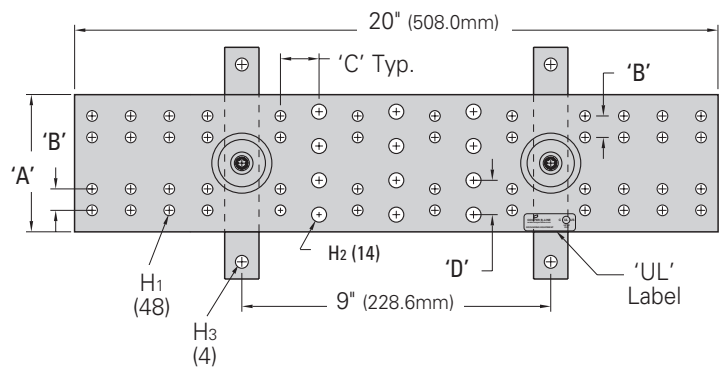

Grounding Accessories

Telecommunications Main Grounding Bar

- Used as a central consolidation point for telecommunications and other low voltage systems within the room
- Typically located on wall or entry room where exterior ground enters building
- Kit includes:
 - 1 - Grounding bar assembly
 - 6 - #6 compression lugs
 - 1 each - #2, 1/0, 2/0, 3/0 compression lugs
 - 12 each - 1/4"-20 x 3/4" (19.0mm) SS4 hex bolts, hex nuts & lock washers
 - 6 each - 3/8"-16 x 1" (25.4mm) SS4 hex bolts, hex nuts & lock washers
- Material: Copper bar and SS4 wall brackets

Dimensional Data

- A = 4" (101.6mm)
- B = 5/8" (15.8mm)
- C = 1 1/4" (31.7mm)
- D = 1" (25.4mm)
- H1 = 5/16"Ø (7.9mm)
- H2 = 7/16"Ø (11.1mm)
- H3 = 3/8"Ø (9.5mm)

Part Number	Includes	Length		Wt./Ea.	
		in.	(mm)	lbs.	(kg)
SBTMGB12	Grounding Bar Assy	12"	(305)	4.7	(2.13)
SBTMGB12K	Bar Assy & Hardware Kit	12"	(305)	7.7	(3.49)
SBTMGB20	Grounding Bar Assy	20"	(508)	7.1	(3.22)
SBTMGB20K	Bar Assy & Hardware Kit	20"	(508)	10.1	(4.58)