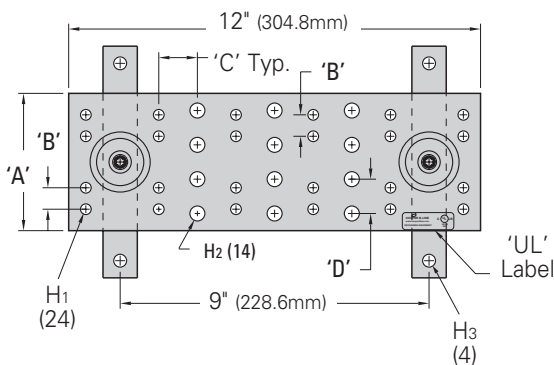

Grounding Accessories

Telecommunications Main Grounding Bar

- Used as a central consolidation point for telecommunications and other low voltage systems within the room
- Typically located on wall or entry room where exterior ground enters building
- Kit includes:
 - 1 - Grounding bar assembly
 - 6 - #6 compression lugs
 - 1 each - #2, 1/0, 2/0, 3/0 compression lugs
 - 12 each - 1/4"-20 x 3/4" (19.0mm) SS4 hex bolts, hex nuts & lock washers
 - 6 each - 3/8"-16 x 1" (25.4mm) SS4 hex bolts, hex nuts & lock washers
- Material: Copper bar and SS4 wall brackets

Dimensional Data

- A = 4" (101.6mm)
- B = 5/8" (15.8mm)
- C = 1 1/4" (31.7mm)
- D = 1" (25.4mm)
- H1 = 5/16"Ø (7.9mm)
- H2 = 7/16"Ø (11.1mm)
- H3 = 3/8"Ø (9.5mm)

Part Number	Includes	Length		Wt./Ea.	
		in.	(mm)	lbs.	(kg)
SBTMGB12	Grounding Bar Assy	12"	(305)	4.7	(2.13)
SBTMGB12K	Bar Assy & Hardware Kit	12"	(305)	7.7	(3.49)
SBTMGB20	Grounding Bar Assy	20"	(508)	7.1	(3.22)
SBTMGB20K	Bar Assy & Hardware Kit	20"	(508)	10.1	(4.58)