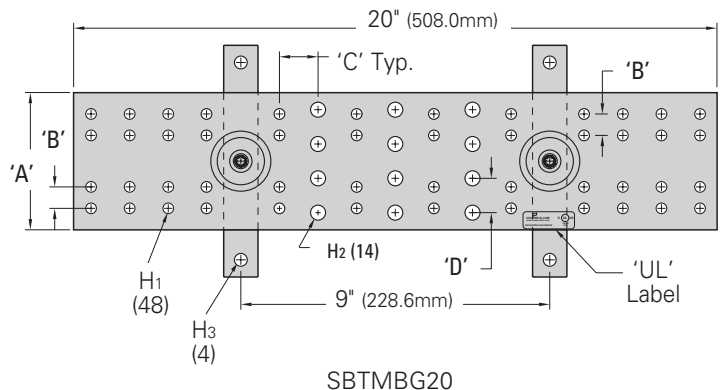

Grounding Accessories

Telecommunications Main Grounding Bar

- Used as a central consolidation point for telecommunications and other low voltage systems within the room
- Typically located on wall or entry room where exterior ground enters building
- Kit includes:
 - 1 - Grounding bar assembly
 - 6 - #6 compression lugs
 - 1 each - #2, 1/0, 2/0, 3/0 compression lugs
 - 12 each - 1/4"-20 x 3/4" (19.0mm) SS4 hex bolts, hex nuts & lock washers
 - 6 each - 3/8"-16 x 1" (25.4mm) SS4 hex bolts, hex nuts & lock washers
- Material: Copper bar and SS4 wall brackets

Dimensional Data	
A	4" (101.6mm)
B	5/8" (15.8mm)
C	1 1/4" (31.7mm)
D	1" (25.4mm)
H1	5/16"Ø (7.9mm)
H2	7/16"Ø (11.1mm)
H3	3/8"Ø (9.5mm)

Part Number	Includes	Length		Wt./Ea.	
		in.	(mm)	lbs.	(kg)
SBTMGB12	Grounding Bar Assy	12"	(305)	4.7	(2.13)
SBTMGB12K	Bar Assy & Hardware Kit	12"	(305)	7.7	(3.49)
SBTMGB20	Grounding Bar Assy	20"	(508)	7.1	(3.22)
SBTMGB20K	Bar Assy & Hardware Kit	20"	(508)	10.1	(4.58)

Dimensional Data

- A = 4" (101.6mm)
- B = 5/8" (15.8mm)
- C = 1 1/4" (31.7mm)
- D = 1" (25.4mm)
- H1 = 5/16"Ø (7.9mm)
- H2 = 7/16"Ø (11.1mm)
- H3 = 3/8"Ø (9.5mm)

Part Number	Includes	Length		Wt./Ea.	
		in.	(mm)	lbs.	(kg)
SBTMGB12	Grounding Bar Assy	12"	(305)	4.7	(2.13)
SBTMGB12K	Bar Assy & Hardware Kit	12"	(305)	7.7	(3.49)
SBTMGB20	Grounding Bar Assy	20"	(508)	7.1	(3.22)
SBTMGB20K	Bar Assy & Hardware Kit	20"	(508)	10.1	(4.58)