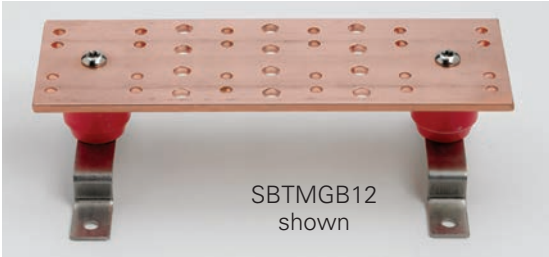

Grounding Accessories

Telecommunications Main Grounding Bar

- Used as a central consolidation point for telecommunications and other low voltage systems within the room
- Typically located on wall or entry room where exterior ground enters building
- Kit includes:
 - 1 - Grounding bar assembly
 - 6 - #6 compression lugs
 - 1 each - #2, 1/0, 2/0, 3/0 compression lugs
 - 12 each - 1/4"-20 x 3/4" (19.0mm) SS4 hex bolts, hex nuts & lock washers
 - 6 each - 3/8"-16 x 1" (25.4mm) SS4 hex bolts, hex nuts & lock washers
- Material: Copper bar and SS4 wall brackets

Dimensional Data	
A	4" (101.6mm)
B	5/8" (15.8mm)
C	1 1/4" (31.7mm)
D	1" (25.4mm)
H1	5/16"Ø (7.9mm)
H2	7/16"Ø (11.1mm)
H3	3/8"Ø (9.5mm)

Part Number	Includes	Length		Wt./Ea.	
		in.	(mm)	lbs.	(kg)
SBTMGB12	Grounding Bar Assy	12"	(305)	4.7	(2.13)
SBTMGB12K	Bar Assy & Hardware Kit	12"	(305)	7.7	(3.49)
SBTMGB20	Grounding Bar Assy	20"	(508)	7.1	(3.22)
SBTMGB20K	Bar Assy & Hardware Kit	20"	(508)	10.1	(4.58)

Dimensional Data

- A = 4" (101.6mm)
- B = 5/8" (15.8mm)
- C = 1 1/4" (31.7mm)
- D = 1" (25.4mm)
- H1 = 5/16"Ø (7.9mm)
- H2 = 7/16"Ø (11.1mm)
- H3 = 3/8"Ø (9.5mm)

Part Number	Includes	Length		Wt./Ea.	
		in.	(mm)	lbs.	(kg)
SBTMGB12	Grounding Bar Assy	12"	(305)	4.7	(2.13)
SBTMGB12K	Bar Assy & Hardware Kit	12"	(305)	7.7	(3.49)
SBTMGB20	Grounding Bar Assy	20"	(508)	7.1	(3.22)
SBTMGB20K	Bar Assy & Hardware Kit	20"	(508)	10.1	(4.58)