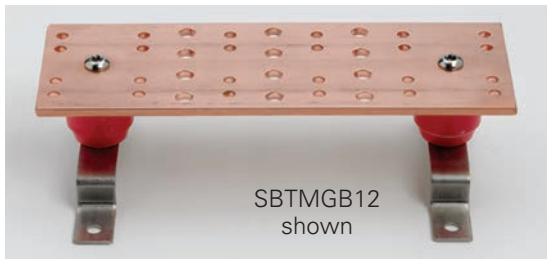

Grounding Accessories

Telecommunications Main Grounding Bar

- Used as a central consolidation point for telecommunications and other low voltage systems within the room
- Typically located on wall or entry room where exterior ground enters building
- Kit includes:
 - 1 - Grounding bar assembly
 - 6 - #6 compression lugs
 - 1 each - #2, 1/0, 2/0, 3/0 compression lugs
 - 12 each - 1/4"-20 x 3/4" (19.0mm) SS4 hex bolts, hex nuts & lock washers
 - 6 each - 3/8"-16 x 1" (25.4mm) SS4 hex bolts, hex nuts & lock washers
- Material: Copper bar and SS4 wall brackets

Dimensional Data

- A = 4" (101.6mm)
- B = 5/8" (15.8mm)
- C = 1 1/4" (31.7mm)
- D = 1" (25.4mm)
- H1 = 5/16"Ø (7.9mm)
- H2 = 7/16"Ø (11.1mm)
- H3 = 3/8"Ø (9.5mm)

Part Number	Includes	Length		Wt./Ea.	
		in.	(mm)	lbs.	(kg)
SBTMGB12	Grounding Bar Assy	12"	(305)	4.7	(2.13)
SBTMGB12K	Bar Assy & Hardware Kit	12"	(305)	7.7	(3.49)
SBTMGB20	Grounding Bar Assy	20"	(508)	7.1	(3.22)
SBTMGB20K	Bar Assy & Hardware Kit	20"	(508)	10.1	(4.58)