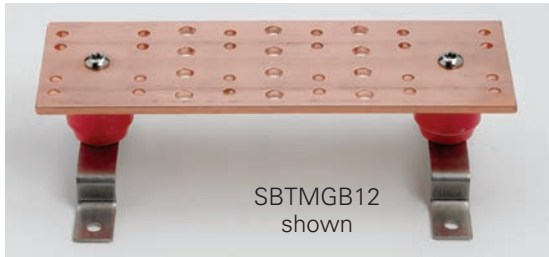

Grounding Accessories

Telecommunications Main Grounding Bar

- Used as a central consolidation point for telecommunications and other low voltage systems within the room
- Typically located on wall or entry room where exterior ground enters building
- Kit includes:
 - 1 - Grounding bar assembly
 - 6 - #6 compression lugs
 - 1 each - #2, 1/0, 2/0, 3/0 compression lugs
 - 12 each - 1/4"-20 x 3/4" (19.0mm) SS4 hex bolts, hex nuts & lock washers
 - 6 each - 3/8"-16 x 1" (25.4mm) SS4 hex bolts, hex nuts & lock washers
- Material: Copper bar and SS4 wall brackets

Dimensional Data	
A	4" (101.6mm)
B	5/8" (15.8mm)
C	1 1/4" (31.7mm)
D	1" (25.4mm)
H1	5/16"Ø (7.9mm)
H2	7/16"Ø (11.1mm)
H3	3/8"Ø (9.5mm)

Part Number	Includes	Length		Wt./Ea.	
		in.	(mm)	lbs.	(kg)
SBTMGB12	Grounding Bar Assy	12"	(305)	4.7	(2.13)
SBTMGB12K	Bar Assy & Hardware Kit	12"	(305)	7.7	(3.49)
SBTMGB20	Grounding Bar Assy	20"	(508)	7.1	(3.22)
SBTMGB20K	Bar Assy & Hardware Kit	20"	(508)	10.1	(4.58)

Dimensional Data

- A = 4" (101.6mm)
- B = 5/8" (15.8mm)
- C = 1 1/4" (31.7mm)
- D = 1" (25.4mm)
- H1 = 5/16"Ø (7.9mm)
- H2 = 7/16"Ø (11.1mm)
- H3 = 3/8"Ø (9.5mm)

Part Number	Includes	Length		Wt./Ea.	
		in.	(mm)	lbs.	(kg)
SBTMGB12	Grounding Bar Assy	12"	(305)	4.7	(2.13)
SBTMGB12K	Bar Assy & Hardware Kit	12"	(305)	7.7	(3.49)
SBTMGB20	Grounding Bar Assy	20"	(508)	7.1	(3.22)
SBTMGB20K	Bar Assy & Hardware Kit	20"	(508)	10.1	(4.58)