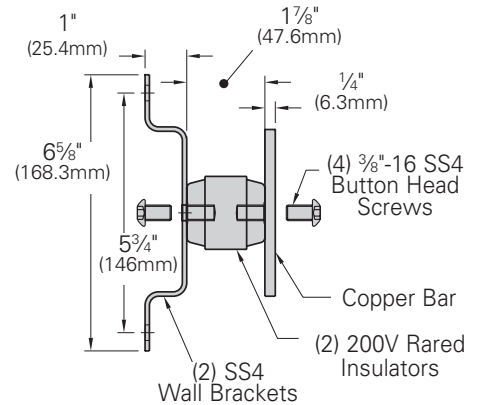

Grounding Accessories

Telecommunications Main Grounding Bar

- Used as a central consolidation point for telecommunications and other low voltage systems within the room
- Typically located on wall or entry room where exterior ground enters building
- Kit includes:
 - 1 - Grounding bar assembly
 - 6 - #6 compression lugs
 - 1 each - #2, 1/0, 2/0, 3/0 compression lugs
 - 12 each - 1/4"-20 x 3/4" (19.0mm) SS4 hex bolts, hex nuts & lock washers
 - 6 each - 3/8"-16 x 1" (25.4mm) SS4 hex bolts, hex nuts & lock washers
- Material: Copper bar and SS4 wall brackets

Dimensional Data	
A	4" (101.6mm)
B	5/8" (15.8mm)
C	1 1/4" (31.7mm)
D	1" (25.4mm)
H1	5/16"Ø (7.9mm)
H2	7/16"Ø (11.1mm)
H3	3/8"Ø (9.5mm)

Part Number	Includes	Length		Wt./Ea.	
		in.	(mm)	lbs.	(kg)
SBTMGB12	Grounding Bar Assy	12"	(305)	4.7	(2.13)
SBTMGB12K	Bar Assy & Hardware Kit	12"	(305)	7.7	(3.49)
SBTMGB20	Grounding Bar Assy	20"	(508)	7.1	(3.22)
SBTMGB20K	Bar Assy & Hardware Kit	20"	(508)	10.1	(4.58)

Dimensional Data

- A = 4" (101.6mm)
- B = 5/8" (15.8mm)
- C = 1 1/4" (31.7mm)
- D = 1" (25.4mm)
- H1 = 5/16"Ø (7.9mm)
- H2 = 7/16"Ø (11.1mm)
- H3 = 3/8"Ø (9.5mm)

Part Number	Includes	Length		Wt./Ea.	
		in.	(mm)	lbs.	(kg)
SBTMGB12	Grounding Bar Assy	12"	(305)	4.7	(2.13)
SBTMGB12K	Bar Assy & Hardware Kit	12"	(305)	7.7	(3.49)
SBTMGB20	Grounding Bar Assy	20"	(508)	7.1	(3.22)
SBTMGB20K	Bar Assy & Hardware Kit	20"	(508)	10.1	(4.58)