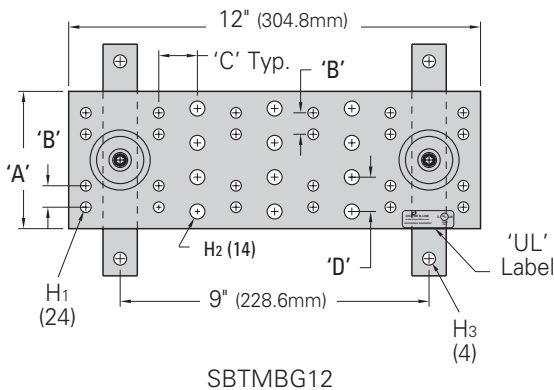

Grounding Accessories

Telecommunications Main Grounding Bar

- Used as a central consolidation point for telecommunications and other low voltage systems within the room
- Typically located on wall or entry room where exterior ground enters building
- Kit includes:
 - 1 - Grounding bar assembly
 - 6 - #6 compression lugs
 - 1 each - #2, 1/0, 2/0, 3/0 compression lugs
 - 12 each - 1/4"-20 x 3/4" (19.0mm) SS4 hex bolts, hex nuts & lock washers
 - 6 each - 3/8"-16 x 1" (25.4mm) SS4 hex bolts, hex nuts & lock washers
- Material: Copper bar and SS4 wall brackets

Dimensional Data	
A	4" (101.6mm)
B	5/8" (15.8mm)
C	1 1/4" (31.7mm)
D	1" (25.4mm)
H1	5/16"Ø (7.9mm)
H2	7/16"Ø (11.1mm)
H3	3/8"Ø (9.5mm)

Part Number	Includes	Length		Wt./Ea.	
		in.	(mm)	lbs.	(kg)
SBTMGB12	Grounding Bar Assy	12"	(305)	4.7	(2.13)
SBTMGB12K	Bar Assy & Hardware Kit	12"	(305)	7.7	(3.49)
SBTMGB20	Grounding Bar Assy	20"	(508)	7.1	(3.22)
SBTMGB20K	Bar Assy & Hardware Kit	20"	(508)	10.1	(4.58)

Dimensional Data

- A = 4" (101.6mm)
- B = 5/8" (15.8mm)
- C = 1 1/4" (31.7mm)
- D = 1" (25.4mm)
- H1 = 5/16"Ø (7.9mm)
- H2 = 7/16"Ø (11.1mm)
- H3 = 3/8"Ø (9.5mm)

Part Number	Includes	Length		Wt./Ea.	
		in.	(mm)	lbs.	(kg)
SBTMGB12	Grounding Bar Assy	12"	(305)	4.7	(2.13)
SBTMGB12K	Bar Assy & Hardware Kit	12"	(305)	7.7	(3.49)
SBTMGB20	Grounding Bar Assy	20"	(508)	7.1	(3.22)
SBTMGB20K	Bar Assy & Hardware Kit	20"	(508)	10.1	(4.58)