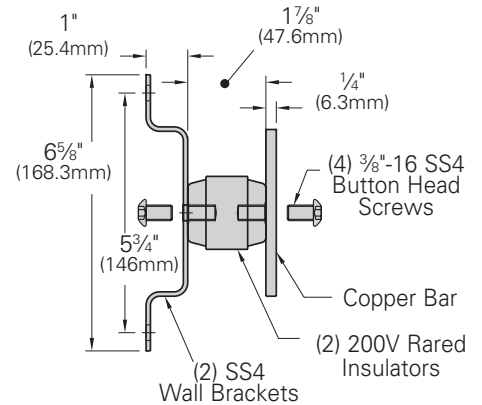

Grounding Accessories

Telecommunications Main Grounding Bar

- Used as a central consolidation point for telecommunications and other low voltage systems within the room
- Typically located on wall or entry room where exterior ground enters building
- Kit includes:
 - 1 - Grounding bar assembly
 - 6 - #6 compression lugs
 - 1 each - #2, 1/0, 2/0, 3/0 compression lugs
 - 12 each - 1/4"-20 x 3/4" (19.0mm) SS4 hex bolts, hex nuts & lock washers
 - 6 each - 3/8"-16 x 1" (25.4mm) SS4 hex bolts, hex nuts & lock washers
- Material: Copper bar and SS4 wall brackets

Dimensional Data

- A = 4" (101.6mm)
- B = 5/8" (15.8mm)
- C = 1 1/4" (31.7mm)
- D = 1" (25.4mm)
- H1 = 5/16"Ø (7.9mm)
- H2 = 7/16"Ø (11.1mm)
- H3 = 3/8"Ø (9.5mm)

Part Number	Includes	Length		Wt./Ea.	
		in.	(mm)	lbs.	(kg)
SBTMGB12	Grounding Bar Assy	12"	(305)	4.7	(2.13)
SBTMGB12K	Bar Assy & Hardware Kit	12"	(305)	7.7	(3.49)
SBTMGB20	Grounding Bar Assy	20"	(508)	7.1	(3.22)
SBTMGB20K	Bar Assy & Hardware Kit	20"	(508)	10.1	(4.58)