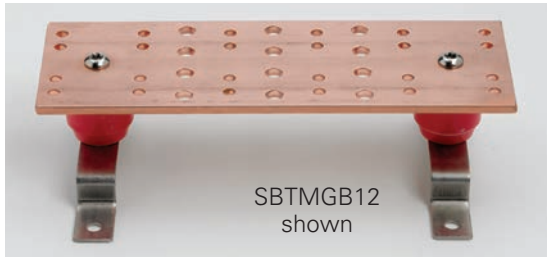

Grounding Accessories

Telecommunications Main Grounding Bar

- Used as a central consolidation point for telecommunications and other low voltage systems within the room
- Typically located on wall or entry room where exterior ground enters building
- Kit includes:
 - 1 - Grounding bar assembly
 - 6 - #6 compression lugs
 - 1 each - #2, 1/0, 2/0, 3/0 compression lugs
 - 12 each - 1/4"-20 x 3/4" (19.0mm) SS4 hex bolts, hex nuts & lock washers
 - 6 each - 3/8"-16 x 1" (25.4mm) SS4 hex bolts, hex nuts & lock washers
- Material: Copper bar and SS4 wall brackets

Dimensional Data

- A = 4" (101.6mm)
- B = 5/8" (15.8mm)
- C = 1 1/4" (31.7mm)
- D = 1" (25.4mm)
- H1 = 5/16"Ø (7.9mm)
- H2 = 7/16"Ø (11.1mm)
- H3 = 3/8"Ø (9.5mm)

Part Number	Includes	Length		Wt./Ea.	
		in.	(mm)	lbs.	(kg)
SBTMGB12	Grounding Bar Assy	12"	(305)	4.7	(2.13)
SBTMGB12K	Bar Assy & Hardware Kit	12"	(305)	7.7	(3.49)
SBTMGB20	Grounding Bar Assy	20"	(508)	7.1	(3.22)
SBTMGB20K	Bar Assy & Hardware Kit	20"	(508)	10.1	(4.58)