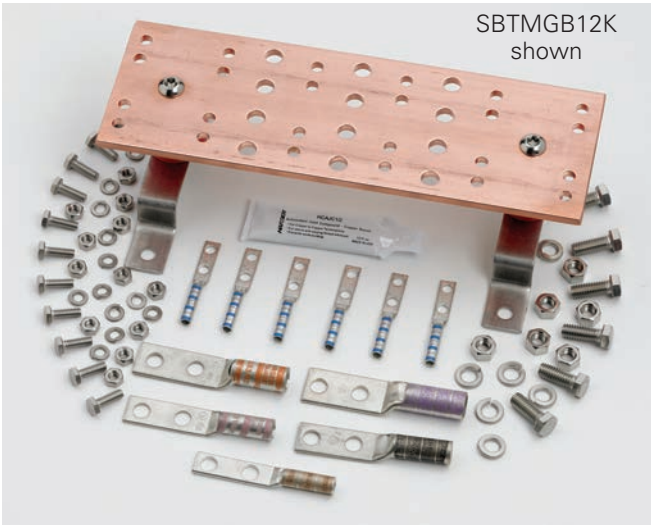

Grounding Accessories

Telecommunications Main Grounding Bar

- Used as a central consolidation point for telecommunications and other low voltage systems within the room
- Typically located on wall or entry room where exterior ground enters building
- Kit includes:
 - 1 - Grounding bar assembly
 - 6 - #6 compression lugs
 - 1 each - #2, 1/0, 2/0, 3/0 compression lugs
 - 12 each - 1/4"-20 x 3/4" (19.0mm) SS4 hex bolts, hex nuts & lock washers
 - 6 each - 3/8"-16 x 1" (25.4mm) SS4 hex bolts, hex nuts & lock washers
- Material: Copper bar and SS4 wall brackets

Dimensional Data	
A	4" (101.6mm)
B	5/8" (15.8mm)
C	1 1/4" (31.7mm)
D	1" (25.4mm)
H1	5/16"Ø (7.9mm)
H2	7/16"Ø (11.1mm)
H3	3/8"Ø (9.5mm)

Part Number	Includes	Length		Wt./Ea.	
		in.	(mm)	lbs.	(kg)
SBTMGB12	Grounding Bar Assy	12"	(305)	4.7	(2.13)
SBTMGB12K	Bar Assy & Hardware Kit	12"	(305)	7.7	(3.49)
SBTMGB20	Grounding Bar Assy	20"	(508)	7.1	(3.22)
SBTMGB20K	Bar Assy & Hardware Kit	20"	(508)	10.1	(4.58)

Dimensional Data

- A = 4" (101.6mm)
- B = 5/8" (15.8mm)
- C = 1 1/4" (31.7mm)
- D = 1" (25.4mm)
- H1 = 5/16"Ø (7.9mm)
- H2 = 7/16"Ø (11.1mm)
- H3 = 3/8"Ø (9.5mm)

Part Number	Includes	Length		Wt./Ea.	
		in.	(mm)	lbs.	(kg)
SBTMGB12	Grounding Bar Assy	12"	(305)	4.7	(2.13)
SBTMGB12K	Bar Assy & Hardware Kit	12"	(305)	7.7	(3.49)
SBTMGB20	Grounding Bar Assy	20"	(508)	7.1	(3.22)
SBTMGB20K	Bar Assy & Hardware Kit	20"	(508)	10.1	(4.58)