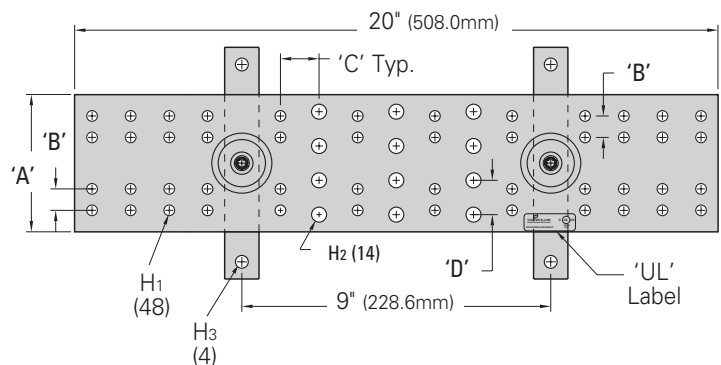

Grounding Accessories

Telecommunications Main Grounding Bar

- Used as a central consolidation point for telecommunications and other low voltage systems within the room
- Typically located on wall or entry room where exterior ground enters building
- Kit includes:
 - 1 - Grounding bar assembly
 - 6 - #6 compression lugs
 - 1 each - #2, 1/0, 2/0, 3/0 compression lugs
 - 12 each - 1/4"-20 x 3/4" (19.0mm) SS4 hex bolts, hex nuts & lock washers
 - 6 each - 3/8"-16 x 1" (25.4mm) SS4 hex bolts, hex nuts & lock washers
- Material: Copper bar and SS4 wall brackets

Dimensional Data

- A = 4" (101.6mm)
- B = 5/8" (15.8mm)
- C = 1 1/4" (31.7mm)
- D = 1" (25.4mm)
- H1 = 5/16"Ø (7.9mm)
- H2 = 7/16"Ø (11.1mm)
- H3 = 3/8"Ø (9.5mm)

Part Number	Includes	Length		Wt./Ea.	
		in.	(mm)	lbs.	(kg)
SBTMGB12	Grounding Bar Assy	12"	(305)	4.7	(2.13)
SBTMGB12K	Bar Assy & Hardware Kit	12"	(305)	7.7	(3.49)
SBTMGB20	Grounding Bar Assy	20"	(508)	7.1	(3.22)
SBTMGB20K	Bar Assy & Hardware Kit	20"	(508)	10.1	(4.58)