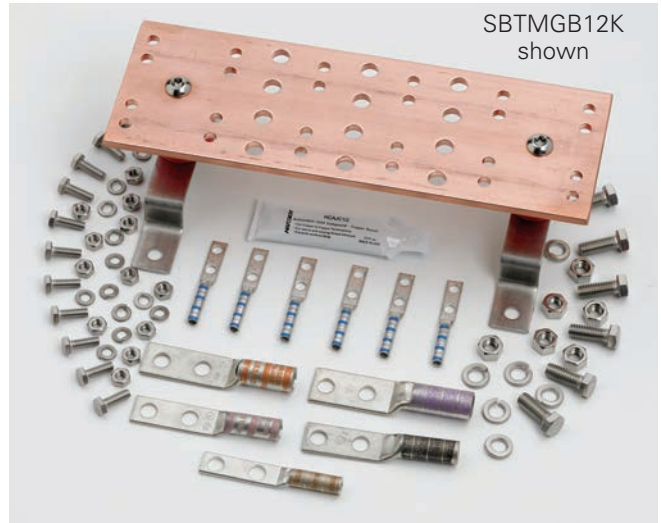

Grounding Accessories

Telecommunications Main Grounding Bar

- Used as a central consolidation point for telecommunications and other low voltage systems within the room
- Typically located on wall or entry room where exterior ground enters building
- Kit includes:
 - 1 - Grounding bar assembly
 - 6 - #6 compression lugs
 - 1 each - #2, 1/0, 2/0, 3/0 compression lugs
 - 12 each - 1/4"-20 x 3/4" (19.0mm) SS4 hex bolts, hex nuts & lock washers
 - 6 each - 3/8"-16 x 1" (25.4mm) SS4 hex bolts, hex nuts & lock washers
- Material: Copper bar and SS4 wall brackets

Dimensional Data	
A	4" (101.6mm)
B	5/8" (15.8mm)
C	1 1/4" (31.7mm)
D	1" (25.4mm)
H1	5/16"Ø (7.9mm)
H2	7/16"Ø (11.1mm)
H3	3/8"Ø (9.5mm)

Part Number	Includes	Length		Wt./Ea.	
		in.	(mm)	lbs.	(kg)
SBTMGB12	Grounding Bar Assy	12"	(305)	4.7	(2.13)
SBTMGB12K	Bar Assy & Hardware Kit	12"	(305)	7.7	(3.49)
SBTMGB20	Grounding Bar Assy	20"	(508)	7.1	(3.22)
SBTMGB20K	Bar Assy & Hardware Kit	20"	(508)	10.1	(4.58)

Dimensional Data

- A = 4" (101.6mm)
- B = 5/8" (15.8mm)
- C = 1 1/4" (31.7mm)
- D = 1" (25.4mm)
- H1 = 5/16"Ø (7.9mm)
- H2 = 7/16"Ø (11.1mm)
- H3 = 3/8"Ø (9.5mm)

Part Number	Includes	Length		Wt./Ea.	
		in.	(mm)	lbs.	(kg)
SBTMGB12	Grounding Bar Assy	12"	(305)	4.7	(2.13)
SBTMGB12K	Bar Assy & Hardware Kit	12"	(305)	7.7	(3.49)
SBTMGB20	Grounding Bar Assy	20"	(508)	7.1	(3.22)
SBTMGB20K	Bar Assy & Hardware Kit	20"	(508)	10.1	(4.58)