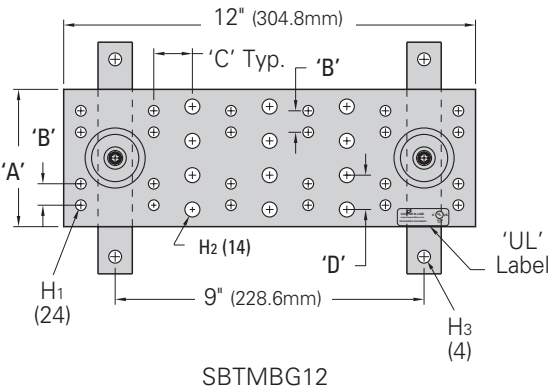

Grounding Accessories

Telecommunications Main Grounding Bar

- Used as a central consolidation point for telecommunications and other low voltage systems within the room
- Typically located on wall or entry room where exterior ground enters building
- Kit includes:
 - 1 - Grounding bar assembly
 - 6 - #6 compression lugs
 - 1 each - #2, 1/0, 2/0, 3/0 compression lugs
 - 12 each - 1/4"-20 x 3/4" (19.0mm) SS4 hex bolts, hex nuts & lock washers
 - 6 each - 3/8"-16 x 1" (25.4mm) SS4 hex bolts, hex nuts & lock washers
- Material: Copper bar and SS4 wall brackets

Dimensional Data	
A	4" (101.6mm)
B	5/8" (15.8mm)
C	1 1/4" (31.7mm)
D	1" (25.4mm)
H1	5/16"Ø (7.9mm)
H2	7/16"Ø (11.1mm)
H3	3/8"Ø (9.5mm)

Part Number	Includes	Length		Wt./Ea.	
		in.	(mm)	lbs.	(kg)
SBTMGB12	Grounding Bar Assy	12"	(305)	4.7	(2.13)
SBTMGB12K	Bar Assy & Hardware Kit	12"	(305)	7.7	(3.49)
SBTMGB20	Grounding Bar Assy	20"	(508)	7.1	(3.22)
SBTMGB20K	Bar Assy & Hardware Kit	20"	(508)	10.1	(4.58)

Dimensional Data

- A = 4" (101.6mm)
- B = 5/8" (15.8mm)
- C = 1 1/4" (31.7mm)
- D = 1" (25.4mm)
- H1 = 5/16"Ø (7.9mm)
- H2 = 7/16"Ø (11.1mm)
- H3 = 3/8"Ø (9.5mm)

Part Number	Includes	Length		Wt./Ea.	
		in.	(mm)	lbs.	(kg)
SBTMGB12	Grounding Bar Assy	12"	(305)	4.7	(2.13)
SBTMGB12K	Bar Assy & Hardware Kit	12"	(305)	7.7	(3.49)
SBTMGB20	Grounding Bar Assy	20"	(508)	7.1	(3.22)
SBTMGB20K	Bar Assy & Hardware Kit	20"	(508)	10.1	(4.58)