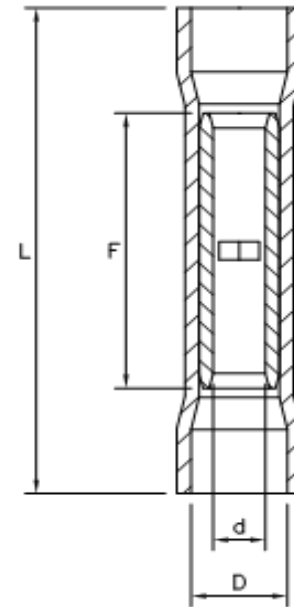

## Shrink Butt Connectors

Drawn - SD

Approved - KM

Material - Copper Tube / Heat Shrink Tube Insulation

Title - Shrink Butt Connectors

Part Number	Wire Range	Insulated Color	Electrical Rating Max	L	F	d	D
SB22	22-18 AWG	Red	105C / 600V	1.457	0.591	0.063	0.177
SB16	16-14 AWG	Blue	105C / 600V	1.457	0.591	0.091	0.217
SB12	12-10 AWG	Yellow	105C / 600V	1.614	0.591	0.142	0.256