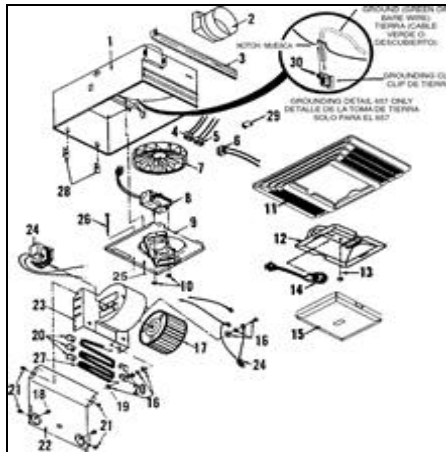

Products Dealer Locator **Shop for Parts** Customer Service About Us

Parts Store ▾  
Search Results

You searched for: 657 Fan/Light

Listed below are the parts available for this model.

**Instructions:** Use the parts explosion image to locate the associated part key number. Select the matching part key from the list below. Then add the desired item to your shopping cart by selecting "Add to Cart" or [Search Again](#) to locate parts for a different model.