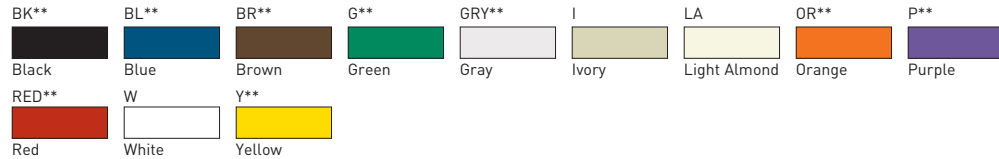

S68LA

Innovate™ Category 6, 5e, 3 & USOC Jacks

CATALOG NUMBER	DESCRIPTION	AVAILABLE COLORS
S68_	RJ45 Category 6, T568A/B Universal Wiring	BK, BL, BR, G, GRY, I, LA, OR, P, RED, W, Y
S58_	RJ45 Category 5e, T568A/B Universal Wiring	BK, BL, BR, G, GRY, I, LA, OR, P, RED, W, Y
S38_	RJ45 Category 3, T568A/B Universal Wiring	BK, GRY, I, LA, W
S6U_	RJ25C 6P/6C Category 3, USOC Wiring	GRY, I, LA, W

S58LA

Innovate™ Multimedia Modules & Blanks

CATALOG NUMBER	DESCRIPTION	AVAILABLE COLORS
SFF_	Standard F Connector	GRY, I, LA, W
RFCEXT_	Recessed Self-Terminating F-Connector for External Video	BK, I, LA, W
S2BP_	1 Pair of Binding Posts, Red/Positive, Black/Negative	BK, I, LA, W
SBL10_	Blank Inserts (Includes 10 Blanks)	BK, GRY, I, LA, W

Replace _ in Catalog Number with Innovate™ Color Code to designate color.

Color Codes for Innovate™ Products

**Each sold as a package of 10.

SFFLA

Multimedia & Decorator Frames

CATALOG NUMBER	DESCRIPTION	AVAILABLE COLORS
C5EF_	Category 5e Jack and F Connector	I, LA, W
C25E2F_	2 Category 5e Jacks and 2 F Connectors	I, LA, W
SF326_	3-Port Decorator Frame	I, LA, W

Each sold as a package of 10.

Replace _ in Catalog Number to designate color.

C5EFLA

TradeMaster® Datacom Wall Plates

CATALOG NUMBER	DESCRIPTION	AVAILABLE COLORS
TPD1_	1-Port TradeMaster Datacom Wall Plate, Single Gang	GRY, I, LA, W
TPD2_	2-Port TradeMaster Datacom Wall Plate, Single Gang	GRY, I, LA, W
TPD3_	3-Port TradeMaster Datacom Wall Plate, Single Gang	GRY, I, LA, W
TPD4_	4-Port TradeMaster Datacom Wall Plate, Single Gang	GRY, I, LA, W
TPD6_	6-Port TradeMaster Datacom Wall Plate, Single Gang	GRY, I, LA, W
TPD9_	9-Port TradeMaster Datacom Wall Plate, Double Gang	GRY, I, LA, W
WMPP-SS	Wall Mount Phone Plate	Stainless Steel