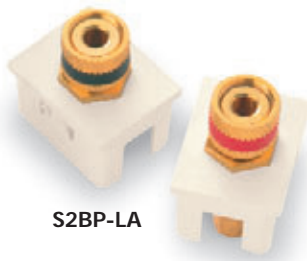

# Commercial Network Wiring Innovate™ UTP & Multimedia Jack Modules

S68-LA

S58-LA

SFF-LA

S2BP-LA

SBL10-LA

PSDST-LA

PSDSC-LA

- Features**
- Universal design supports either T568A or T568B. Easy-to-read color code wiring label.
  - Front-mount, click-in design. Removes easily for quick reconfiguration. Built strong to stand up to repeated installations and removals.
  - Paired punchdown sequence makes 110-style termination fast and simple. Provides TIA/EIA-568-B.2 standards compliance.