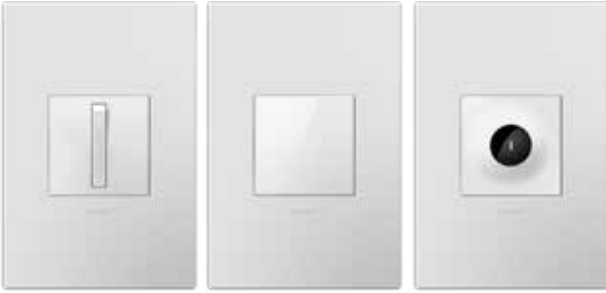

WHISPER® SWITCH | ASWR1532W4
Turn lights on/off with a fluid, gentle action.

TOUCH SWITCH | ASTH1532W2
Turn lights on/off with just a simple touch.

WAVE® SWITCH | ASWV1532W2
Go germ-free. Turn lights on/off with a wave.