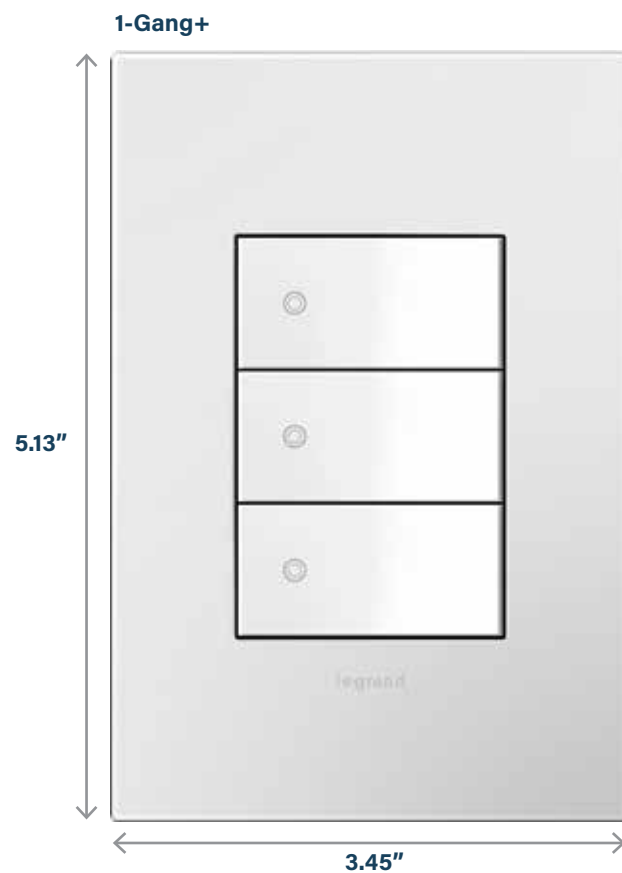

Wall Plates

Available in six gang sizes, adorne wall plates provide the perfect complement to adorne switches, dimmers, outlets and accessories. The collection includes a variety of finishes, from cast metals like Satin Nickel and Oil-Rubbed Bronze to real materials such as linen and wood. In addition, the collection includes a full offering of plastic plates in contemporary and classic colors, as well as three innovative Soft Touch finishes. Each wall plate is packaged with a mounting frame to enable easy installation when paired with a device. All plates are screwless and simply snap onto the included metal frame. See page 40 for more information on the adorne frame system.

All adorne wall plates are UL and ETL-approved. 5- and 6-Gang wall plates are not available in all colors.