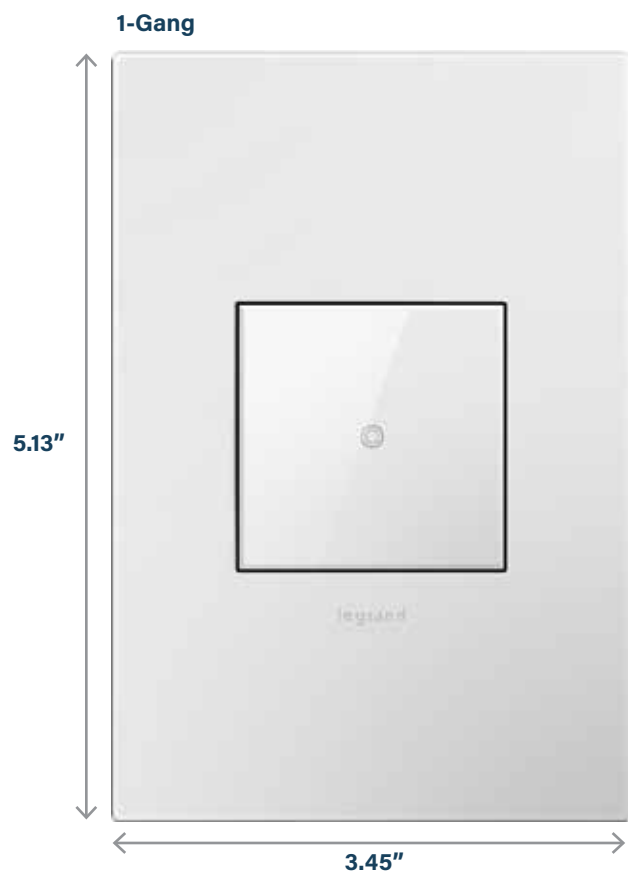

Wall Plates

Available in six gang sizes, adorne wall plates provide the perfect complement to adorne switches, dimmers, outlets and accessories. The collection includes a variety of finishes, from cast metals like Satin Nickel and Oil-Rubbed Bronze to real materials such as linen and wood. In addition, the collection includes a full offering of plastic plates in contemporary and classic colors, as well as three innovative Soft Touch finishes. Each wall plate is packaged with a mounting frame to enable easy installation when paired with a device. All plates are screwless and simply snap onto the included metal frame. See page 40 for more information on the adorne frame system.

All adorne wall plates are UL and ETL-approved. 5- and 6-Gang wall plates are not available in all colors.