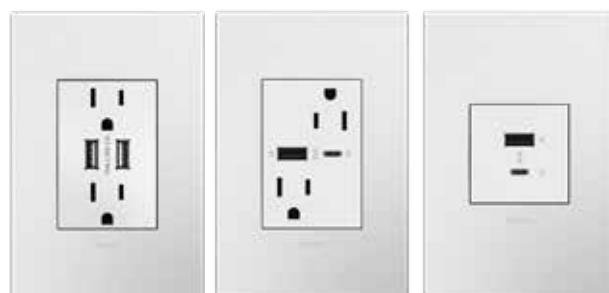

USB Charging Solutions

DUAL USB OUTLET, PLUS-SIZE | ARTRUSB153W4
Charge two devices simultaneously, without sacrificing a plug or needing a bulky adapter.

TAMPER-RESISTANT ULTRA-FAST USB TYPE-A/C OUTLET, PLUS-SIZE | ARTRUSB156ACW4
Charge your phone or tablets faster with an industry-leading 6 amps of power, without sacrificing a plug or needing a bulky adapter.

ULTRA-FAST USB TYPE-A/C OUTLET MODULE | ARUSB2AC6W4
Get faster USB charging with this module featuring both USB Type-A and Type-C ports.