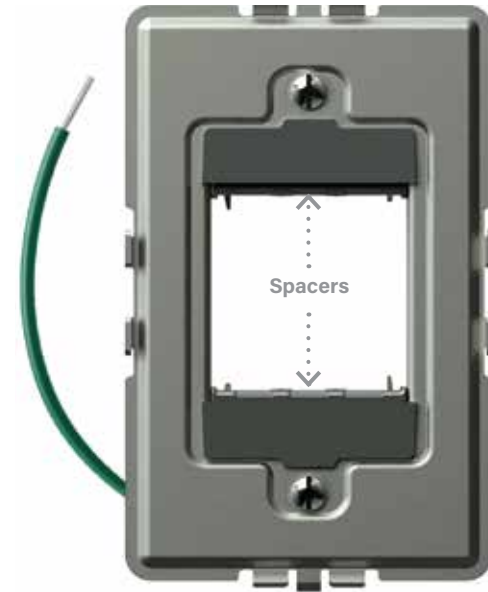

The adorne Frame System

The frame is the foundation upon which the adorne modular system is built. It is manufactured with high-strength galvanized metal and includes a ground wire.

Frames include plastic spacers. The spacers remain in place for devices with full size back bodies. They must be removed for devices with plus size back bodies, such as dimmers and GFCI outlets.

The frame completes the enclosure, providing a safe installation during the construction phase and allowing the wall plate to be installed at the end of the project.

Each frame includes a leaded ground that supports the full adorne system. Most switches, outlets and wall plates (including cast metals) are automatically grounded to the frame, saving time and ensuring a safe and reliable ground path.