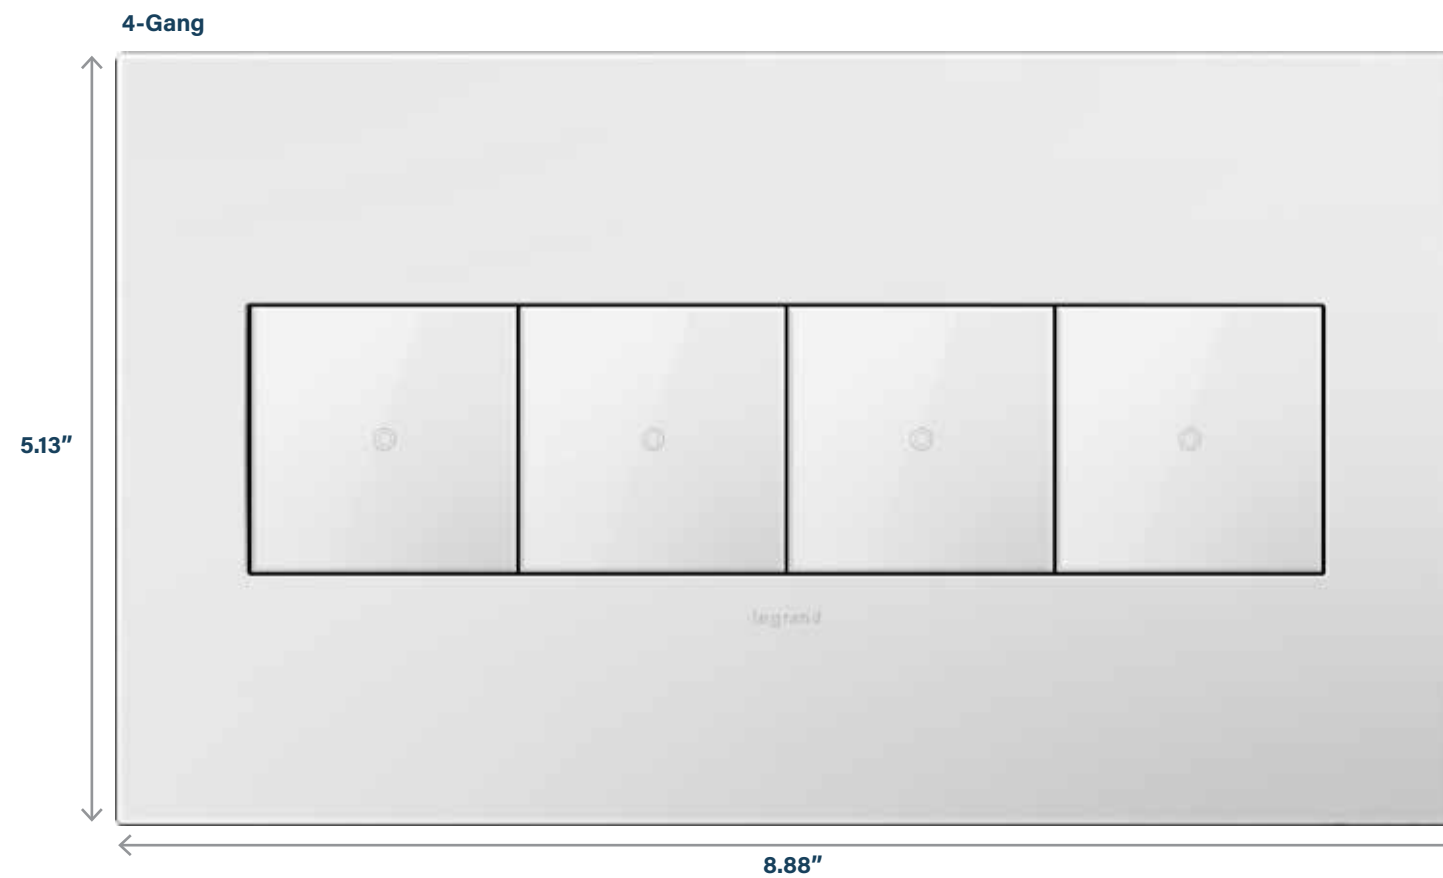

Wall Plates

Available in six gang sizes, adorne wall plates provide the perfect complement to adorne switches, dimmers, outlets and accessories. The collection includes a variety of finishes, from cast metals like Satin Nickel and Oil-Rubbed Bronze to real materials such as linen and wood. In addition, the collection includes a full offering of plastic plates in contemporary and classic colors, as well as three innovative Soft Touch finishes. Each wall plate is packaged with a mounting frame to enable easy installation when paired with a device. All plates are screwless and simply snap onto the included metal frame. See page 40 for more information on the adorne frame system.

All adorne wall plates are UL and ETL-approved. 5- and 6-Gang wall plates are not available in all colors.