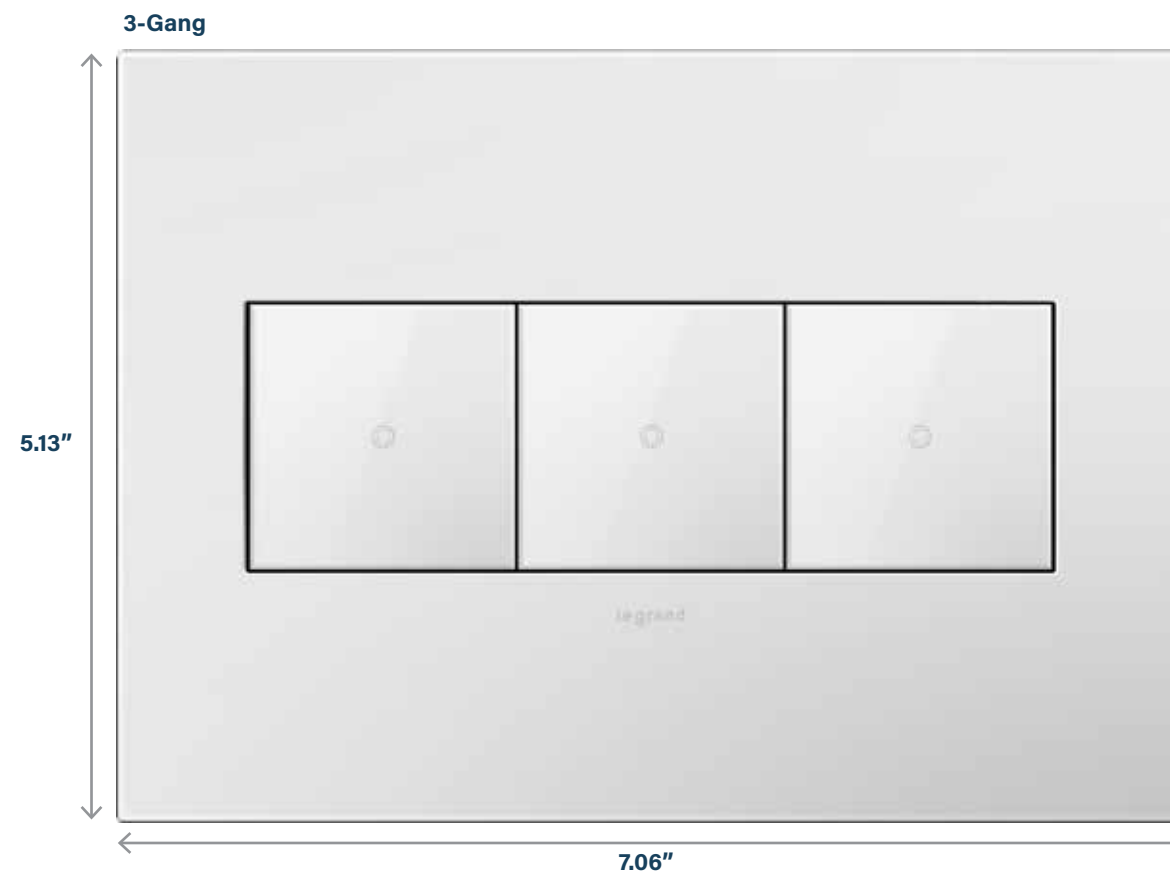

Wall Plates

Available in six gang sizes, adorne wall plates provide the perfect complement to adorne switches, dimmers, outlets and accessories. The collection includes a variety of finishes, from cast metals like Satin Nickel and Oil-Rubbed Bronze to real materials such as linen and wood. In addition, the collection includes a full offering of plastic plates in contemporary and classic colors, as well as three innovative Soft Touch finishes. Each wall plate is packaged with a mounting frame to enable easy installation when paired with a device. All plates are screwless and simply snap onto the included metal frame. See page 40 for more information on the adorne frame system.

All adorne wall plates are UL and ETL-approved. 5- and 6-Gang wall plates are not available in all colors.