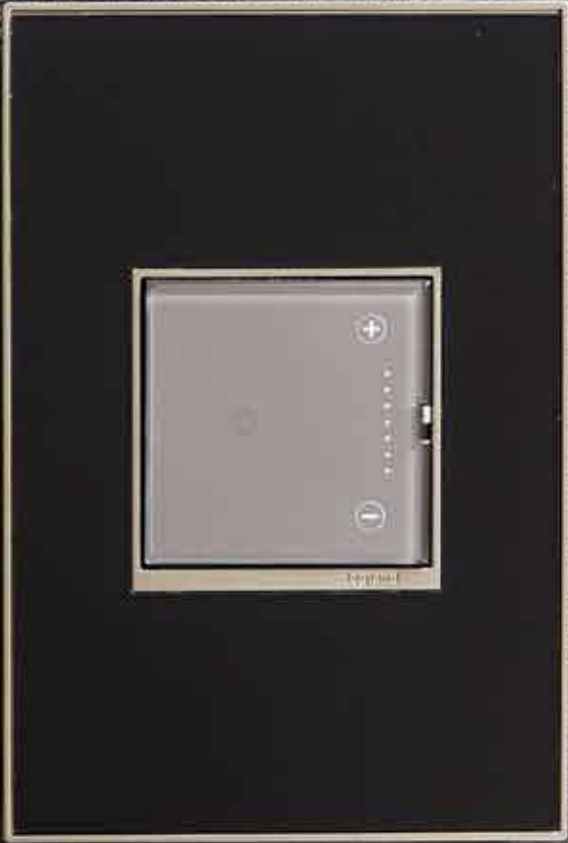

Dimmers & Switches

SOFTAP® TRU-UNIVERSAL DIMMER | ADTP703TUW4
This dimmer self-calibrates to work with virtually any 120V dimmable bulb or fixture (excludes 0-10V). Turn lights on/off with a light push action.

PADDLE LED ADVANCED DIMMER | ADPD153LW2
Upgrade from a standard switch or dimmer to turn lights on/off with an easy up-or-down action, or use the slider to adjust light level.

PADDLE FAN SPEED CONTROL | AAFN4S16AW4
Adjust fan speed with modern style.