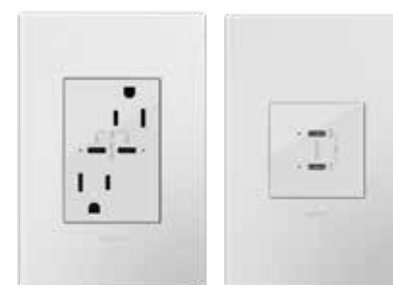

TAMPER-RESISTANT ULTRA-FAST PLUS POWER DELIVERY USB TYPE-C/C OUTLET, PLUS-SIZE | ARTRUSB15PD30W4
Maximize charging (up to 2x faster) with ultra-fast speed and advanced Power Delivery.

ULTRA-FAST PLUS POWER DELIVERY USB TYPE-C/C OUTLET MODULE | ARUSB30PDW4
Get future-proof charging that is up to 2X as fast, with this Power Delivery-enabled module featuring two USB Type-C ports.