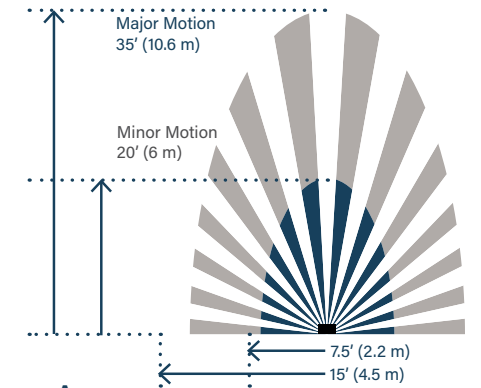

Note: Due to manufacturer variations and modifications, we are unable to ensure indefinite dimming compatibility with any bulb or fixture.
*No antimicrobial efficacy claims are being made or are valid with respect to products sold in Canada.

SensaSwitch® + SensaDimmer

SensaSwitches include passive infrared (PIR) sensor technology, automatically turning lights on or off when you enter or leave a room. The design features an innovative micro-movement sensor that allows you to also manually turn on lights with a soft touch of the finger. SensaSwitches are available in three models:

- Auto-ON/Auto-OFF: Automatically turns lights on when you enter a room and off when you leave. (Occupancy Sensor)
- Manual-ON/Auto-OFF: Allows you to turn lights on when you enter a room and automatically turns them off when you leave. (Vacancy Sensor)
- Manual-ON/Timed-OFF: Allows you to turn lights on when you enter a room and select a time for lights to turn off (options include 10, 20, 30, and 60 minutes). (Timer)

The SensaDimmer turns lights on when you enter a room and off when you leave, but can be adjusted to become Manual-ON/Auto-OFF if desired.

Now with lasting Microban® antimicrobial* protection for cleaner, more durable devices.

Coverage Area

The Occupancy Sensor, Vacancy Sensor, and SensaDimmer each have a maximum coverage range of 180 degrees and a coverage area of 600 sq. ft. The sensor must have a clear and unobstructed view of the coverage area. Objects blocking the sensor's lens may prevent detection thereby causing the light to turn off even though someone is in the area. Windows, glass doors, and other transparent barriers will obstruct the sensor's view and prevent detection.

NAME	PART NUMBER	DESCRIPTION	COLOR/FINISH	RATING	COMPATIBLE LOADS	COMPLIANCE
SensaSwitch, Auto-ON/Auto-OFF	ASOS32W4 ASOS32M4 ASOS32G4	Single-pole/3-way. Time delay of 5-30 min. Occupancy Sensor (Must be paired with another SensaSwitch or SensaDimmer in 3-way applications)	White Magnesium Graphite	120V, 600W, 60 Hz, 1/6 Hp	All Loads	, RoHS
SensaSwitch, Manual-ON/Auto-OFF	ASVS12W4 ASVS12M4 ASVS12G4	Single-pole/3-way. Time delay of 5-30 min. Vacancy Sensor (Must be paired with another SensaSwitch or SensaDimmer in 3-way applications)	White Magnesium Graphite	120V, 600W, 60 Hz, 1/6 Hp	All Loads	, RoHS CA Title 24
SensaSwitch, Manual-ON/Timed-OFF	ASTM2W2 ASTM2M2 ASTM2G2	Single-pole/3-way. Time delay options include 10, 20, 30 or 60 min. (Must be paired with another SensaSwitch or SensaDimmer in 3-way applications)	White Magnesium Graphite	120V, 600W, 60 Hz, 1/6 Hp	All Loads	, RoHS
SensaDimmer, Auto-ON/Auto-OFF	ADSM703HW2 ADSM703HM2 ADSM703HG2	Single-pole/3-way. Time delay of 5-30 min. Dimming Occupancy Sensor (Must be paired with another SensaSwitch or SensaDimmer in 3-way applications)	White Magnesium Graphite	120V 700W	Incandescent, Halogen	, RoHS

*No antimicrobial efficacy claims are being made or are valid with respect to products sold in Canada.