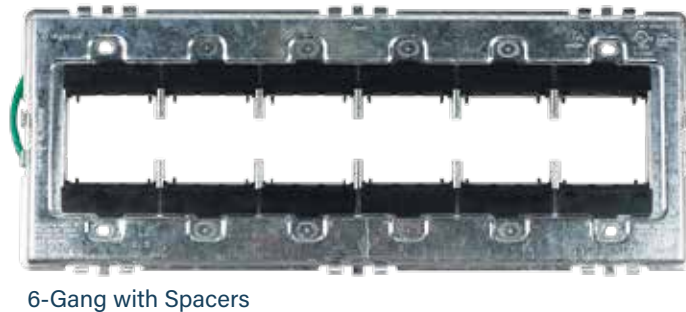

The adorne Frame System

The frame is the foundation upon which the adorne modular system is built. It is manufactured with high-strength galvanized metal and includes a ground wire.

Frames include plastic spacers. The spacers remain in place for devices with full size back bodies. They must be removed for devices with plus size back bodies, such as dimmers and GFCI outlets.

The frame completes the enclosure, providing a safe installation during the construction phase and allowing the wall plate to be installed at the end of the project.

Each frame includes a leaded ground that supports the full adorne system. Most switches, outlets and wall plates (including cast metals) are automatically grounded to the frame, saving time and ensuring a safe and reliable ground path.