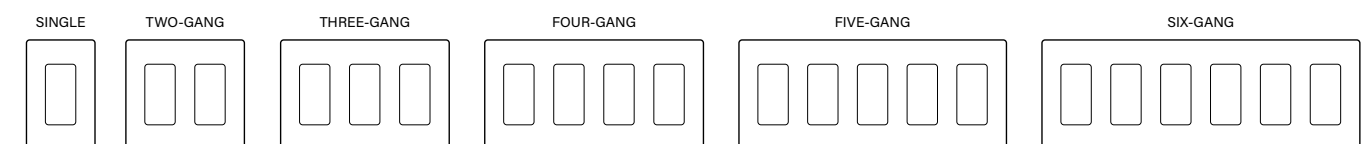

Screwless Wall Plates

How to build a better wall plate? Try clean lines and a satin finish, all without a screw in sight.

NAME	GANGS	PART NUMBER	NAME	GANGS	PART NUMBER
Black	1-Gang 2-Gang 3-Gang 4-Gang 5-Gang 6-Gang	RWP26BK RWP262BK RWP263BK RWP264BK RWP265BK RWP266BK	Ivory	1-Gang 2-Gang 3-Gang 4-Gang 5-Gang 6-Gang	RWP26I RWP262I RWP263I RWP264I RWP265I RWP266I
Brown	1-Gang 2-Gang 3-Gang 4-Gang 5-Gang 6-Gang	RWP26B RWP262B RWP263B RWP264B RWP265B RWP266B	Light Almond	1-Gang 2-Gang 3-Gang 4-Gang 5-Gang 6-Gang	RWP26LA RWP262LA RWP263LA RWP264LA RWP265LA RWP266LA
Gray	1-Gang 2-Gang 3-Gang 4-Gang 5-Gang 6-Gang	RWP26GRY RWP262GRY RWP263GRY RWP264GRY RWP265GRY RWP266GRY	White	1-Gang 2-Gang 3-Gang 4-Gang 5-Gang 6-Gang	RWP26W RWP262W RWP263W RWP264W RWP265W RWP266W

Metallic Screwless Wall Plates

NAME	GANGS	PART NUMBER	NAME	GANGS	PART NUMBER
Dark Bronze	1-Gang 2-Gang 3-Gang 4-Gang 5-Gang 6-Gang	RWP26DBCC6 RWP262DBCC6 RWP263DBCC6 RWP264DB RWP265DB RWP266DB	Nickel	1-Gang 2-Gang 3-Gang 4-Gang 5-Gang 6-Gang	RWP26NICC6 RWP262NICC6 RWP263NICC6 RWP264NI RWP265NI RWP266NI
Graphite	1-Gang 2-Gang 3-Gang 4-Gang 5-Gang 6-Gang	RWP26GCC6 RWP262GCC6 RWP263GCC6 RWP264CC6 RWP265G RWP266G			

Screwless Wall Plates with Microban®

Classic radiant style made cleaner and more durable through lasting Microban® antimicrobial* protection.

NAME	GANGS	PART NUMBER
White with Microban	1-Gang 2-Gang 3-Gang 4-Gang	RWP26WAMCC6 RWP262WAMCC6 RWP263WAMCC6 RWP264WAMCC6