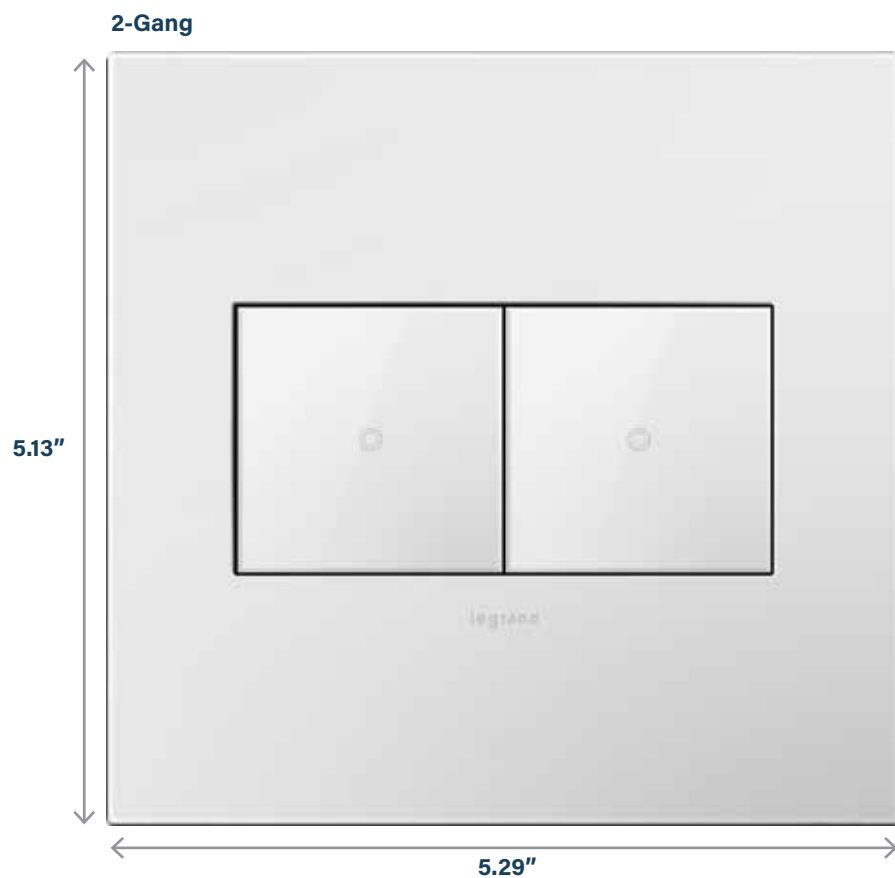

Wall Plates

Available in six gang sizes, adorne wall plates provide the perfect complement to adorne switches, dimmers, outlets and accessories. The collection includes a variety of finishes, from cast metals like Satin Nickel and Oil-Rubbed Bronze to real materials such as linen and wood. In addition, the collection includes a full offering of plastic plates in contemporary and classic colors, as well as three innovative Soft Touch finishes. Each wall plate is packaged with a mounting frame to enable easy installation when paired with a device. All plates are screwless and simply snap onto the included metal frame. See page 40 for more information on the adorne frame system.

All adorne wall plates are UL and ETL-approved. 5- and 6-Gang wall plates are not available in all colors.