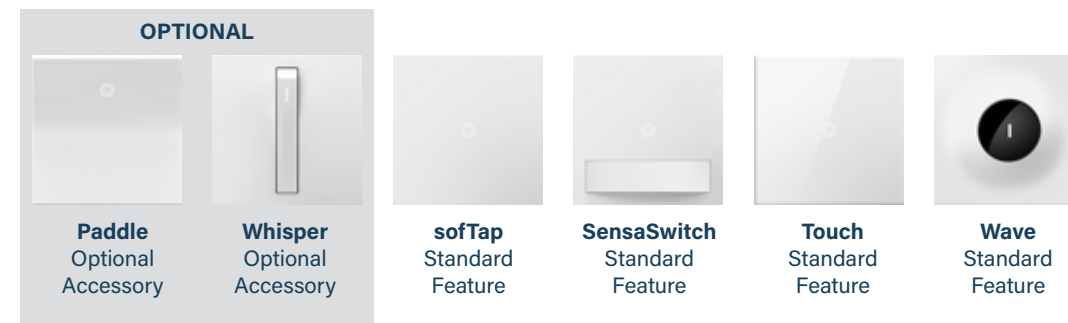

NAME	PART NUMBER	DESCRIPTION	COMPLIANCE
 <p>Night Light, Half-Size</p>	AANLM14	<p>Features a soft, glowing LED light.</p> <p>Pair with a switch or outlet in a 1-Gang+ Wall Plate for greater functionality.</p> <p>Light levels include: Always Off Low Medium High</p>	
 <p>Night Light</p>	AANLM24	<p>Features a soft, glowing LED light.</p> <p>Light levels include: Always Off Low Medium High</p>	
 <p>Portable Night Light/Flashlight</p>	AARNL2	<p>Simply push on this innovative night light to remove it from the wall and use it as a flashlight. Device recharges while mounted in wall and operates for up to 10 hours during a power failure.</p> <p>Includes light level options listed above, as well as Flashlight Mode, which is activated only when device is removed from the wall.</p>	

In-wall Night Light function

Press on Night Light to remove from wall

Portable flashlight function

Locator Status Light: Find Us in the Dark

NAME	PART NUMBER	DESCRIPTION	COMPLIANCE
 <p>Locator Status Light</p>	AALS6 AALS277 (277 VAC)	<p>Add a stylish, small locator light to your Paddle, or Whisper switch or dimmer and you'll never again have to slide your hand across the wall trying to find that switch.</p> <p>The locator light is a standard feature of all other switches and dimmers. It can be disabled if desired.</p> <p>Locator light is on when the load is off and off when the load is on.</p>	