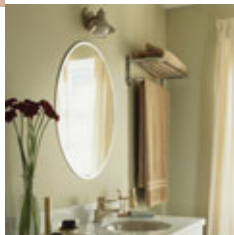

**RW500B
RWU600B**

Vacancy Sensors

- Ideal for bedrooms and bathrooms requiring manual-ON feature.
- Sleek new styling.
- RW500B (25W to 500W), no neutral required; RWU600B (600W), neutral required.

**RW500U
RWU600U**

RW3U600

3-Way Occupancy Sensor

- Ideal for bathrooms and other rooms with multiple entrances.
- Title 24-compliant.
- For 3-way circuits; selectable occupancy/vacancy function.

**RW500B
RWU600B**

Vacancy Sensors