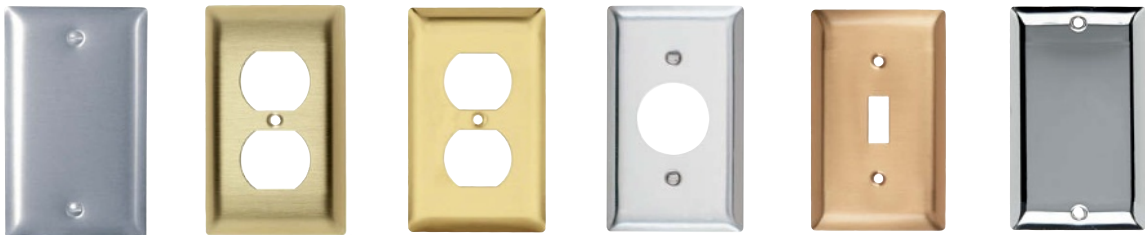

# Devices & Wall Plates Color Selection Chart

Pass & Seymour

## Devices & Plastic Wall Plate Colors

Ivory      Light Almond      White      Green

Black      Blue      Brown      Gray      Orange      Red

See specific device and wall plate catalog charts for particular color availabilities.

## Metal Wall Plates

**Metal Finish**      Aluminum      Brass (Brushed)      Polished Brass      Stainless Steel      Brushed Bronze      Chrome