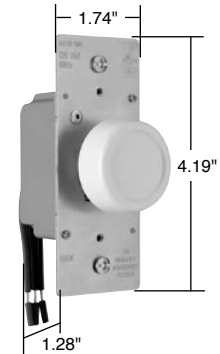

# Residential Dimmers & Fan Speed Controls Rotary R TradeMaster® Series

Pass & Seymour

- | Features  |   |
|---|---|
| <ul style="list-style-type: none"> <li>■ Slimmer design – the trimmest rotary dimmers, 1/4" less depth than the leading competitor's models.</li> <li>■ Easy-to-grip knob with soft, contemporary curves goes with any décor. Interchangeable with older-style knobs.</li> <li>■ Excellent RFI/EMI filtering performance – won't impact sensitive electronic devices.</li> <li>■ Pre-stripped leads speed termination.</li> </ul> | <ul style="list-style-type: none"> <li>■ No de-rating of 600 watt models in multi-gang applications.</li> <li>■ Leaves more room in the box for faster, easier installation.</li> <li>■ Makes small adjustments in lighting levels easier.</li> <li>■ Illuminated models are easy to find in the dark.</li> </ul> |