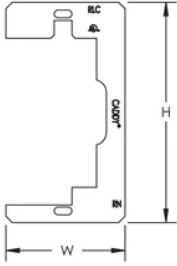

DIAGRAMS

WARNING

---

nVent products shall be installed and used only as indicated in nVent's product instruction sheets and training materials. Instruction sheets are available at www.nvent.com and from your nVent customer service representative. Improper installation, misuse, misapplication or other failure to completely follow nVent's instructions and warnings may cause product malfunction, property damage, serious bodily injury and death and/or void your warranty.

North America

+1.800.753.9221

Option 1 – Customer Care

Option 2 – Technical Support

Europe

Netherlands:

+31 800-0200135

France:

+33 800 901 793

Europe

Germany:

800 1890272

Other Countries:

+31 13 5835404