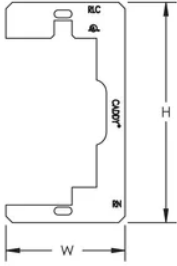

DEVICE LEVELER AND RETAINER

CATALOG NUMBER

RLC

CERTIFICATIONS

FEATURES

- Use for oversize drywall openings
- Helps prevent broken cover plates
- Helps prevent device from being pushed back in wall
- Makes floating device rigid

PRODUCT ATTRIBUTES

- Material: Steel
- Finish: Plain
- Height (H): 4 1/4"
- Width (W): 2.3"

DIAGRAMS

WARNING

nVent products shall be installed and used only as indicated in nVent's product instruction sheets and training materials. Instruction sheets are available at www.nvent.com and from your nVent customer service representative. Improper installation, misuse, misapplication or other failure to completely follow nVent's instructions and warnings may cause product malfunction, property damage, serious bodily injury and death and/or void your warranty.

FEATURES

- Use for oversize drywall openings
- Helps prevent broken cover plates
- Helps prevent device from being pushed back in wall
- Makes floating device rigid

PRODUCT ATTRIBUTES

- Material: Steel
- Finish: Plain
- Height (H): 4 1/4"
- Width (W): 2.3"