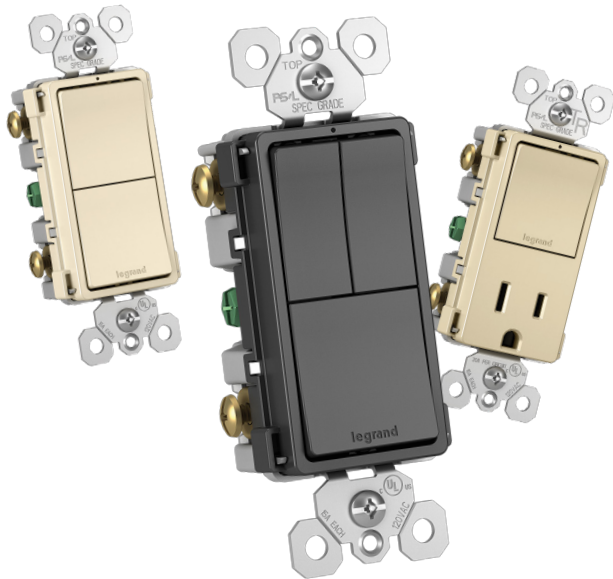

570 Applewood Crescent
Vaughan, Ontario L4K 4B4
905.738.9195
www.legrand.ca

FOLLOW US

Greater lighting control in a single, space-saving device.

RCD11, RCD113, RCD33, RCD38TR

Aesthetically improved yet reliable as ever, these combination switches give end users greater lighting control by combining multiple functions in a one-gang configuration. Transform any of these devices into an illuminated switch in seconds with our Snap-In Light Module (RCDLM, sold separately). These combination switches are ideal for residential, multi-dwelling, commercial office and hospitality applications, and as part of the radiant® collection, now offer a better fit, form and finish.

Features & Benefits

Full wraparound metal strap, commercial grade with lock-in tabs.

All screws are tri-drive.

External screw-pressure-plate back and side wired. Accepts #14 - #10 AWG.

Snap-In Light Module (sold separately)
 White LED locator light glows when device is off for easy location in the dark.