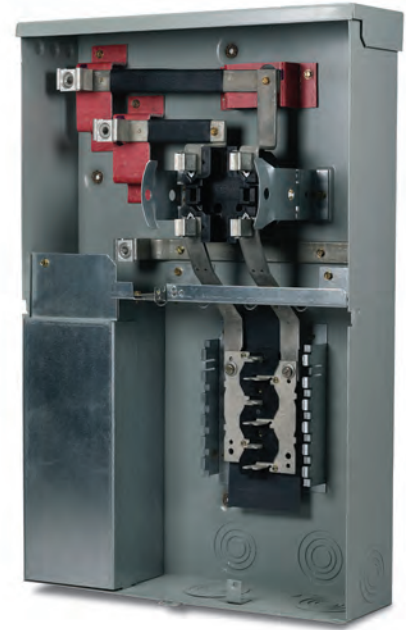

Midwest Electric Products

Entergy Approved 4, 6, 8 & 12 Circuit Ringless Meter Socket Load Centers

- Removable covers, embossed stand-offs, and ample gutter space for quick installation and wiring
- G90 galvanized steel or aluminum construction for superior corrosion protection
- Durable polyester powder coat finish resists chipping and fading
- Stainless steel latch and hasp
- Lockable meter, raceway, and utility compartments

- Single phase, 120/240V, three wire, up to 22kAIC rated
- NEMA 3R weatherproof enclosure
- Rated as Service Equipment (Panelboard no. 67 and Meter Socket no. 414)
- Underground Service Connection
- 60°C/75°C conductor rating

4, 6, 8 & 12 Circuit Ringless Meter Socket Load Centers Entergy Approved

Technical Data

Model Number	Main Ampere Rating	Max. 1" Spaces (Single Phase)	Main Breaker Style Included	Neutral Installed	Enclosure Style	Short Circuit Rating
R101CB2ETG	100	6	100A	Yes	G90 Steel	22kAIC
R208CR2AETG	200	8	200A	Yes	G90 Steel	22kAIC
R281CB1ETG	200	4	200A	Yes	G90 Steel	22kAIC
R256EB118AETG	200	12	Main Lug	Yes	Aluminum	10kAIC
R256EB1AETG	200	12	Main Lug	No	G90 Steel	10kAIC
R256EB1NAETG	200	12	Main Lug	Yes	G90 Steel	10kAIC