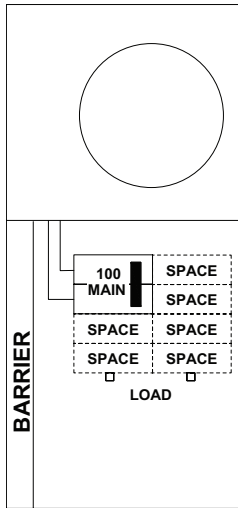

Compartment Configurations

R101CB2ETG